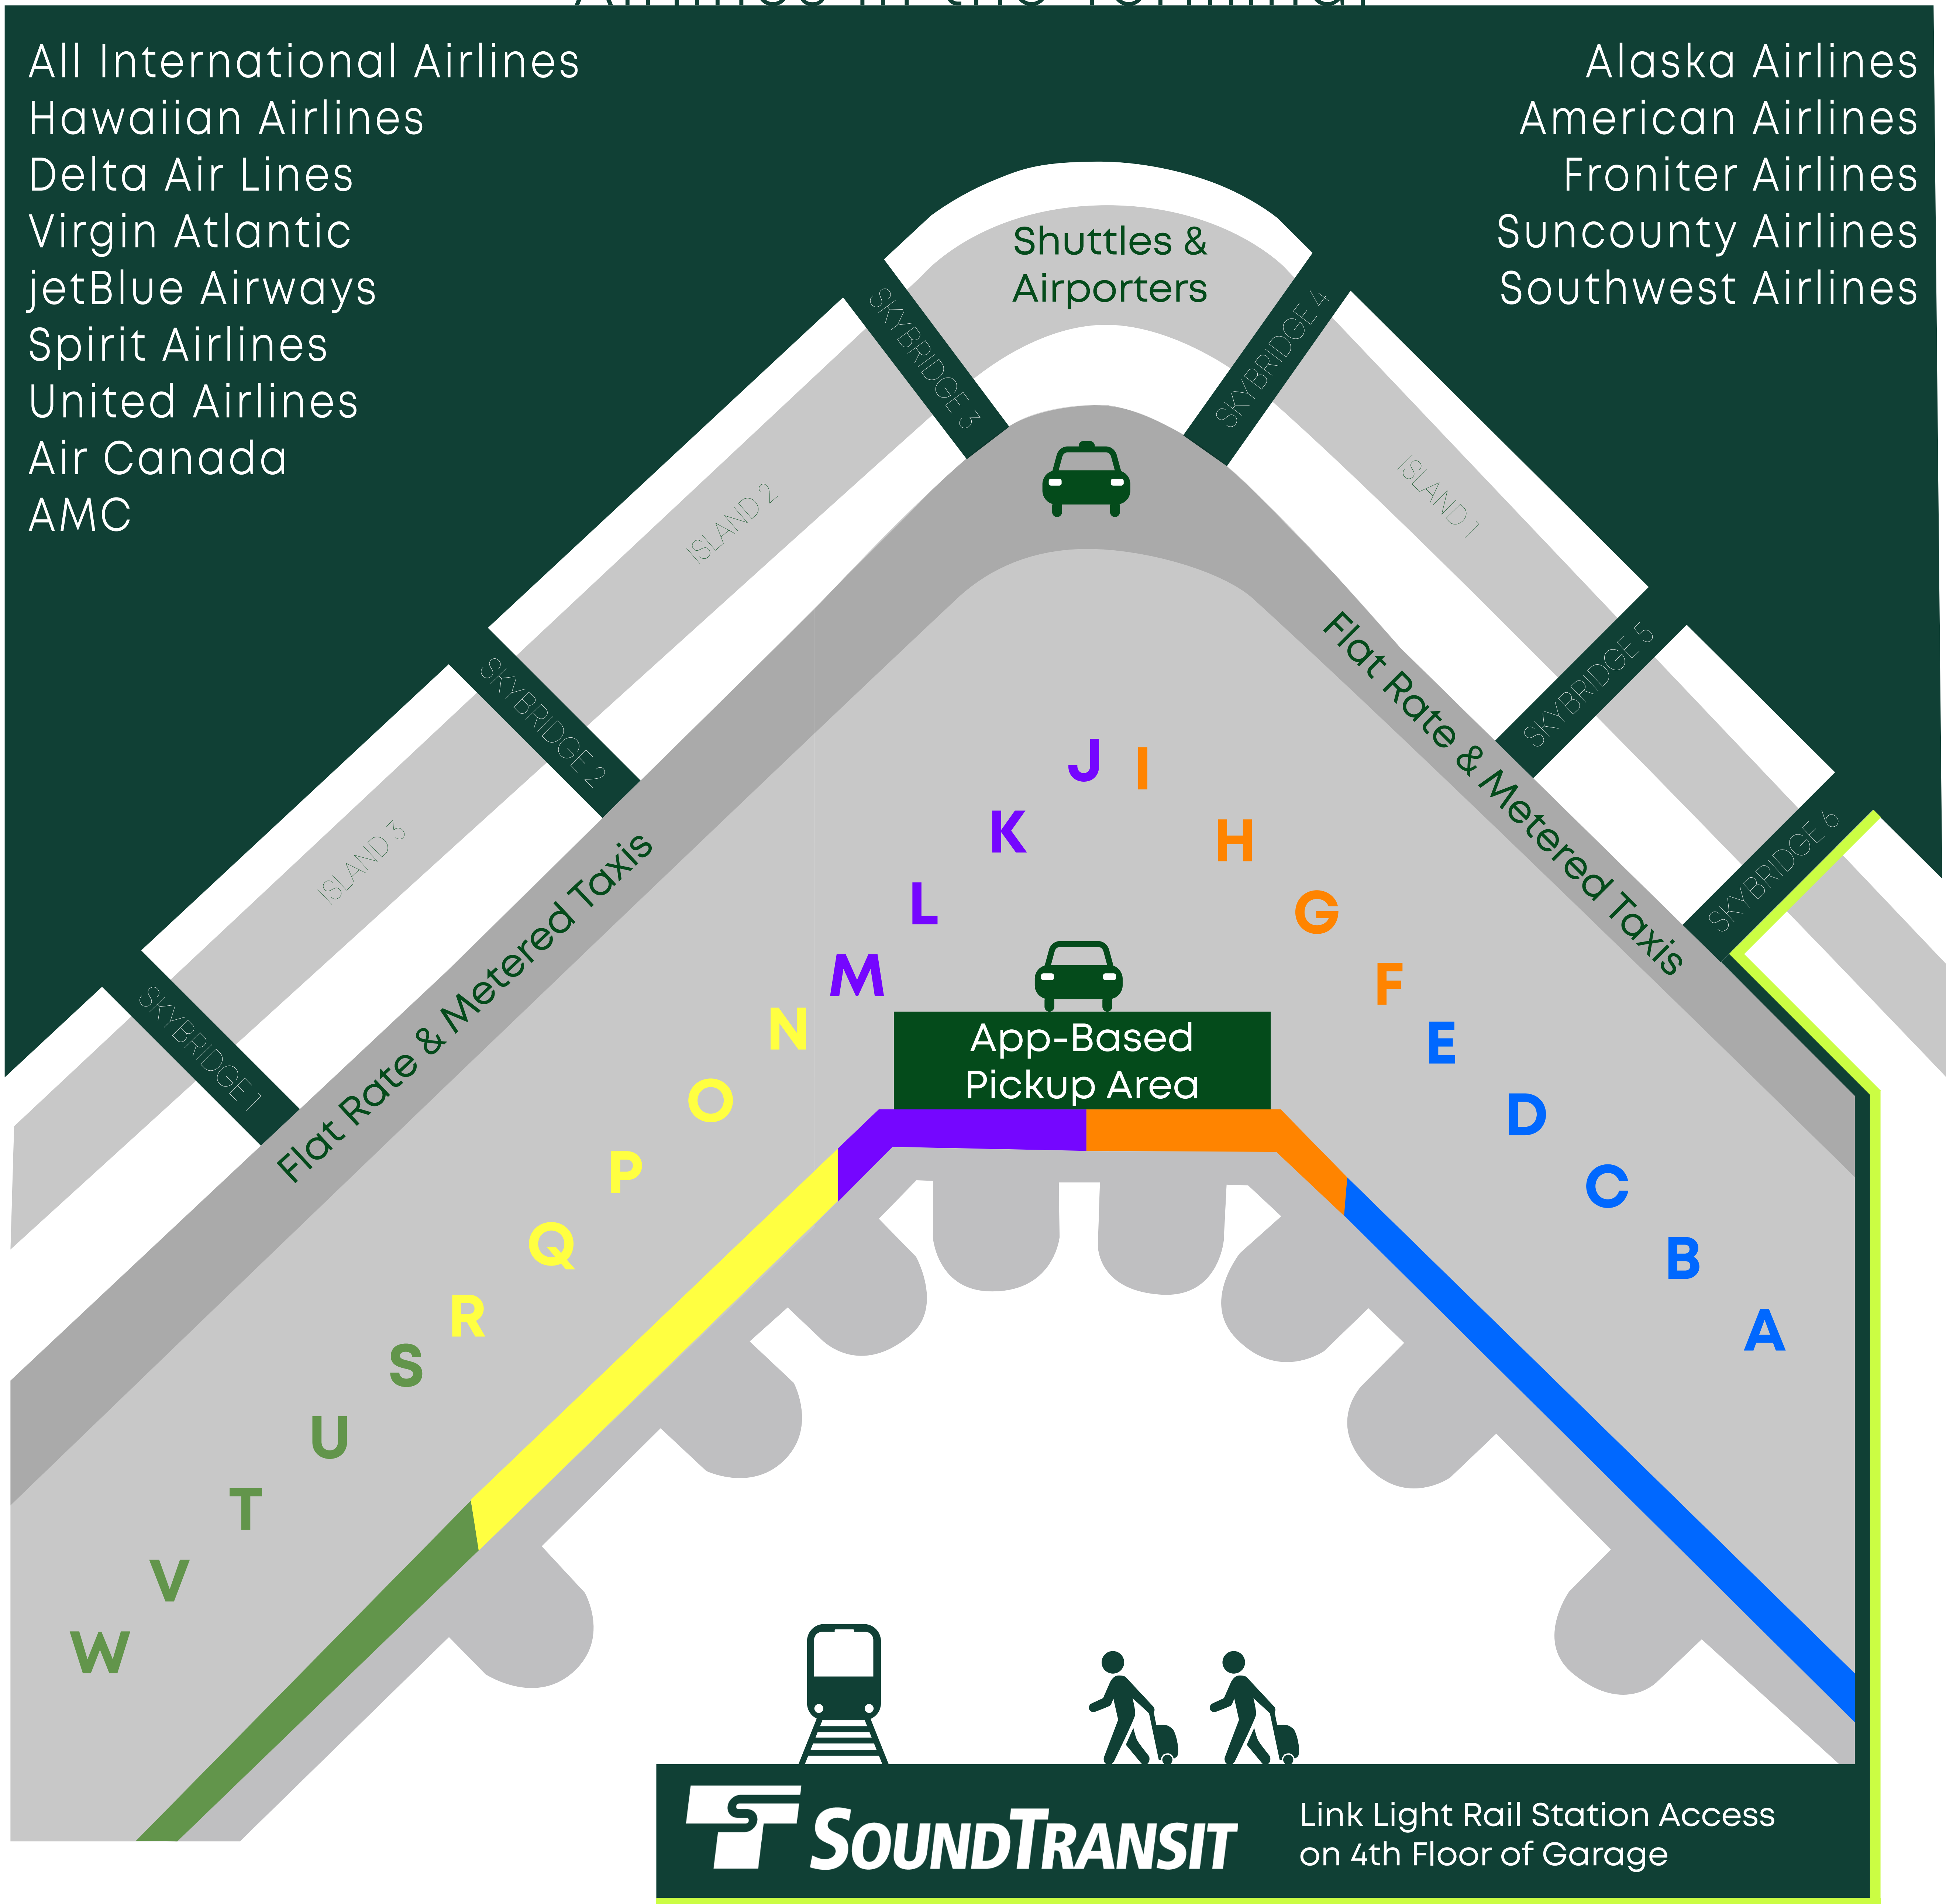

Airlines in the Terminal ✈

All International Airlines  
 Hawaiian Airlines  
 Delta Air Lines  
 Virgin Atlantic  
 jetBlue Airways  
 Spirit Airlines  
 United Airlines  
 Air Canada  
 AMC

Alaska Airlines  
 American Airlines  
 Frontier Airlines  
 Suncounty Airlines  
 Southwest Airlines

**LOCATION KEY**

4th Floor

Sound Transit's Link Light Rail, Parking, and Access to Terminal

3rd Floor

Access to Ground Transportation including Uber, Lyft, Wingz, Limos, Taxis, Hotel Charters, Shuttles, Airporters, Parking, and more