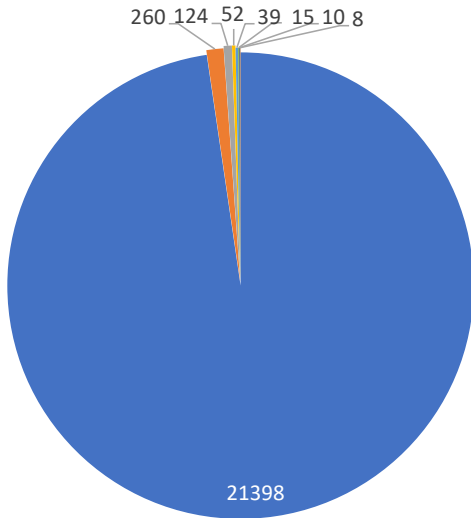

Comment Breakdown: Types & Filing Method

- Noise Annoyance
- Aircraft too low
- Increase in Flight / Noise
- Unspecified
- Aircraft deviations
- Request Sound Insulation Info
- Other
- Fuel Smell / Air Quality

COMMENT TYPE	COMMENTS
Noise Annoyance	21398
Aircraft too low	260
Increase in Flight / Noise	124
Unspecified	52
Aircraft deviations	39
Request Sound Insulation Info	15
Other	10
Fuel Smell / Air Quality	8