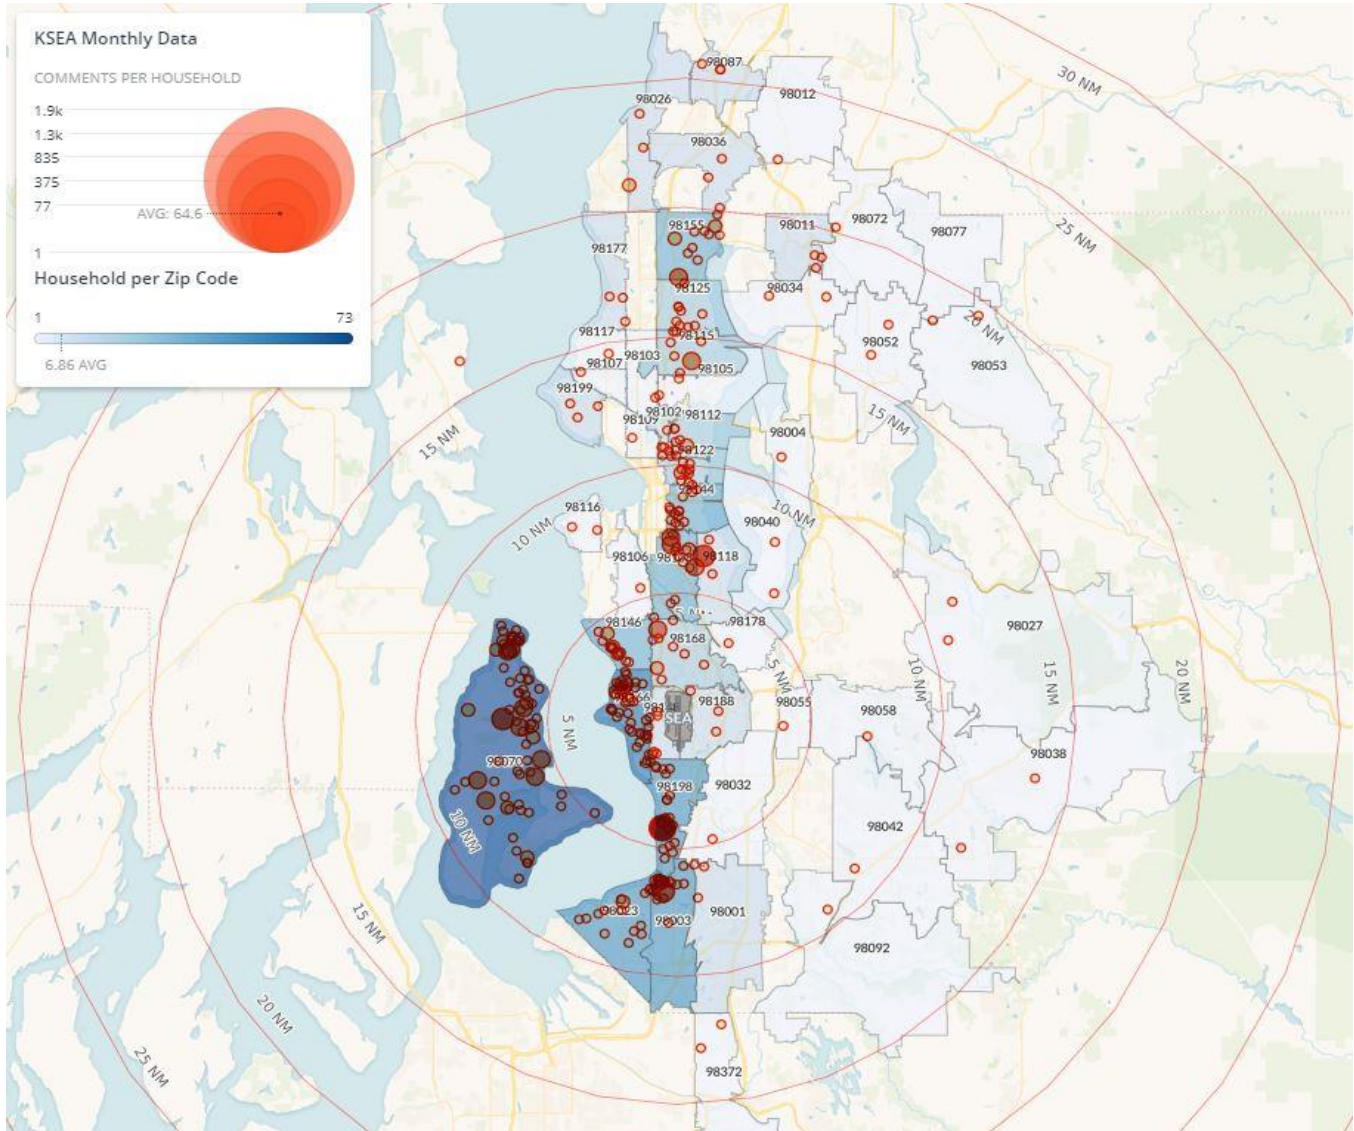

Noise Comment Map: By City

NOTES: Noise comments from households submitted without valid address information are not depicted on the map.

426

Distinct Households

21,892

Comments

157,042

Comments YTD

792

Distinct Households YTD

Noise Comment Map: By Zip Code

NOTES: Noise comments from households submitted without valid address information are not depicted on the map.

SEA Operations and Complaints Received