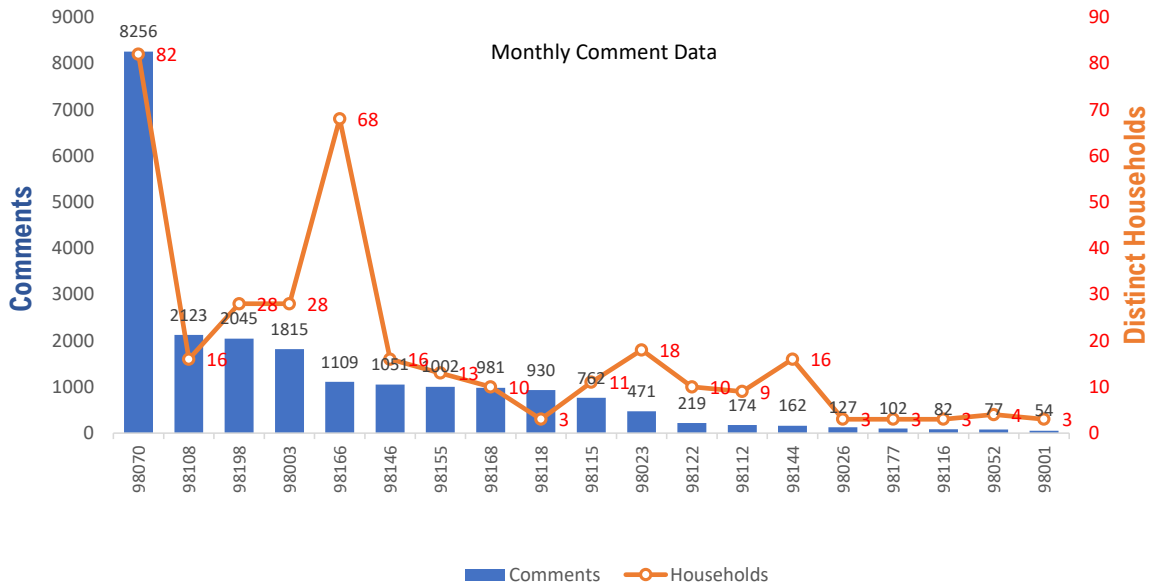

Monthly Totals & Trends

426

Distinct Households

21,892

Comments

157,042

Comments YTD

792

Distinct Households YTD

Monthly Totals & Trends: By Zip Code

ZIP CODE	COMMENTS	DISTINCT HOUSEHOLDS	AVG COMMENTS/HOUSEHOLD
98070	8,256	82	101
98198	2,045	28	73
98003	1,815	28	65
98108	2,123	16	133
98146	1,051	16	66
98118	930	3	310
98155	1,002	13	77
98166	1,109	68	16
98168	981	10	98
98115	762	11	69
98023	471	18	26
98125	53	14	4
98144	162	16	10
98122	219	10	22
98112	174	9	19
98177	102	3	34
98116	82	3	27
98001	54	3	18
98026	127	3	42
98052	77	4	19
OTHER	297	68	4
Totals	21,892	426	51