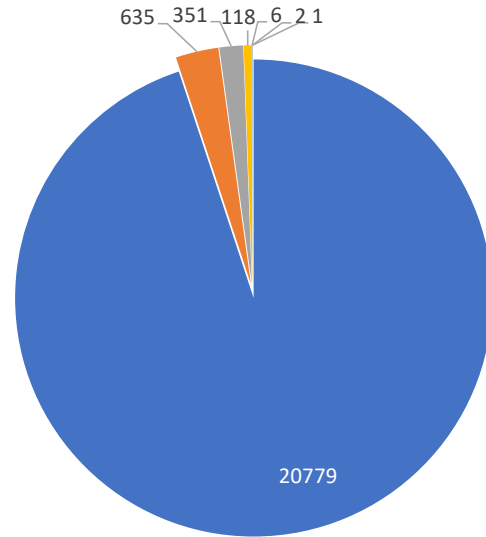

- Web App
- Mobile
- Webform
- Hotline
- MobileVue
- Email
- PublicVue

	METHOD RECEIVED	COUNT
Web App	Third party web application	20779
Mobile	PlaneNoise mobile application	635
Webform	Comment submitted via Port of Seattle website	351
Hotline	Voicemail message via phone system	118
MobileVue	Received via PublicVue mobile app from cell phone	6
Email	Email sent to Noise Programs Office/Staff	2
PublicVue	Received via PublicVue flight tracking website	1