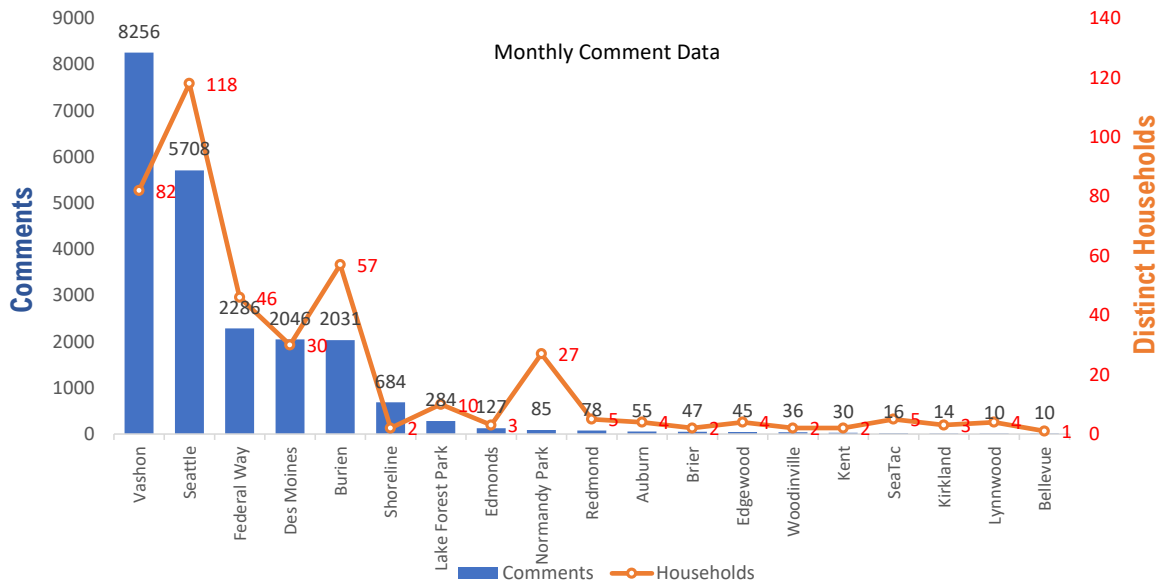

Monthly Totals & Trends

426

Distinct Households

21,892

Comments

157,042

Comments YTD

792

Distinct Households YTD

Monthly Totals & Trends: By City

CITY	COMMENTS	DISTINCT HOUSEHOLDS	AVG COMMENTS/ HOUSEHOLD
Vashon	8,256	82	101
Seattle	5,708	118	48
Federal Way	2,286	46	50
Des Moines	2,046	30	68
Burien	2,031	57	36
Shoreline	684	2	342
Lake Forest Park	284	10	28
Edmonds	127	3	42
Normandy Park	85	27	3
Redmond	78	5	16
Auburn	55	4	14
Brier	47	2	24
Edgewood	45	4	11
Woodinville	36	2	18
Kent	30	2	15
SeaTac	16	5	3
Kirkland	14	3	5
Bellevue	10	1	10
Mercer Island	10	2	5
Lynnwood	10	4	3
OTHER	34	17	2
Totals	21,892	426	51