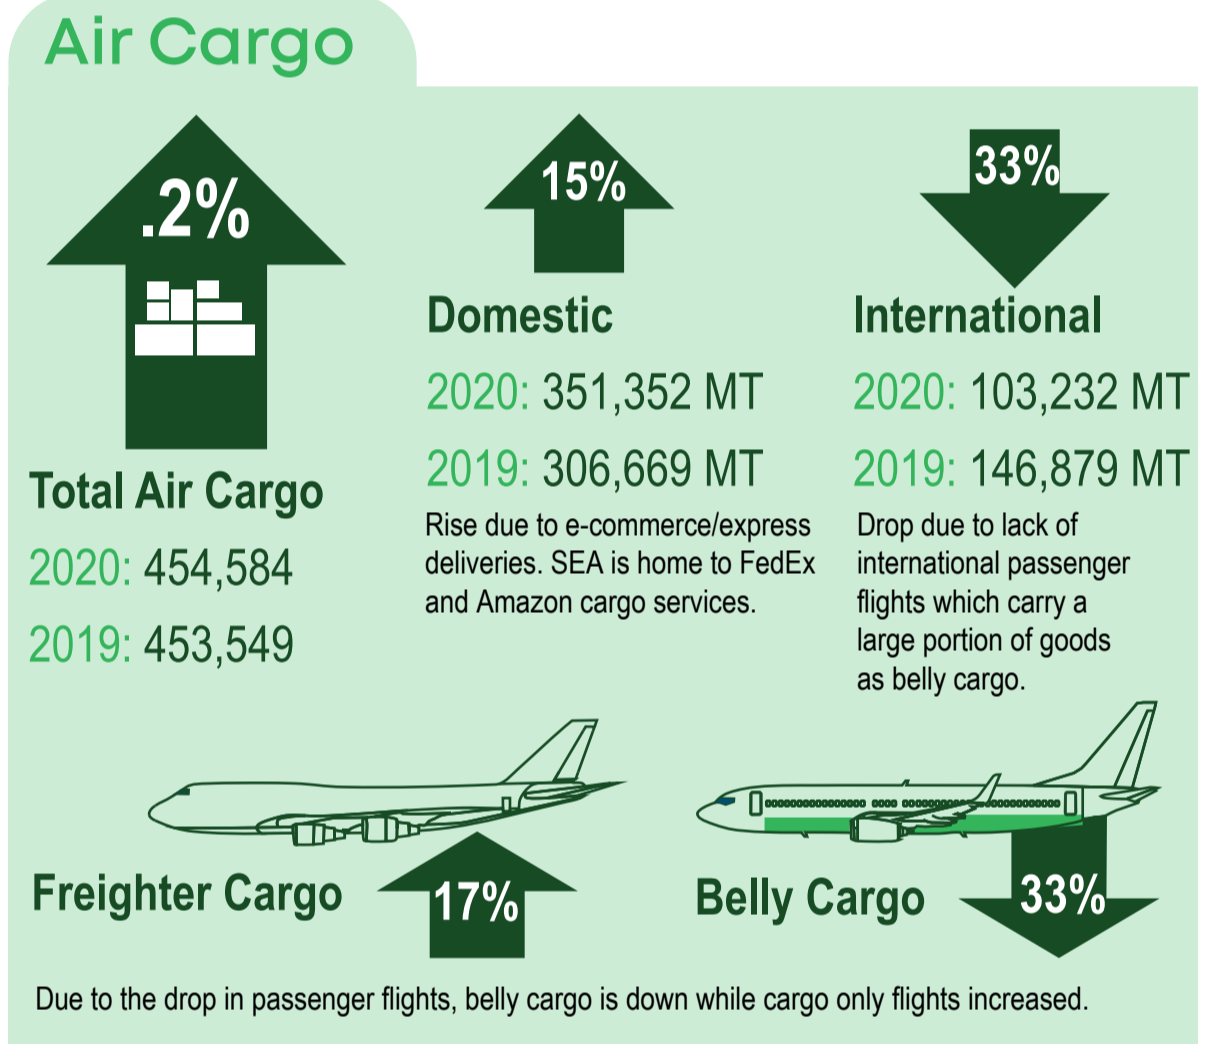

Fly Healthy@ SEA

As essential infrastructure, the Port and Airport had to remain open. To keep travelers and workers safe, we instituted the following measures: