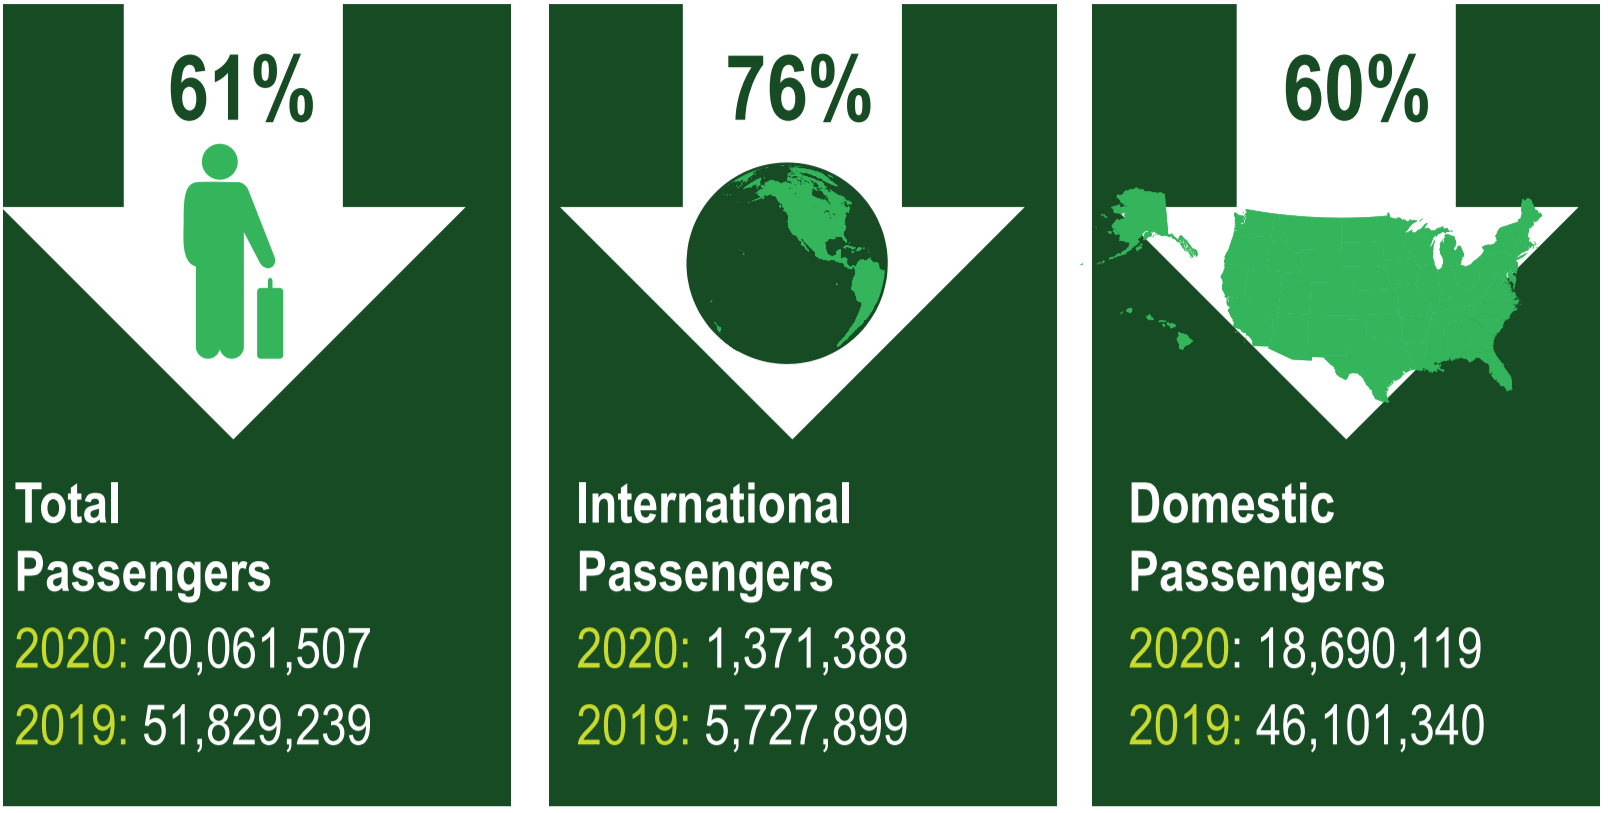

# 2020 By the numbers

## Airport Traffic

### Effects of the Pandemic on Passenger Travel at SEA:

The last time SEA Airport matched 2020 passenger levels was 1994! In 2019, the ninth consecutive record-breaking year, passenger traffic was almost 52 million.