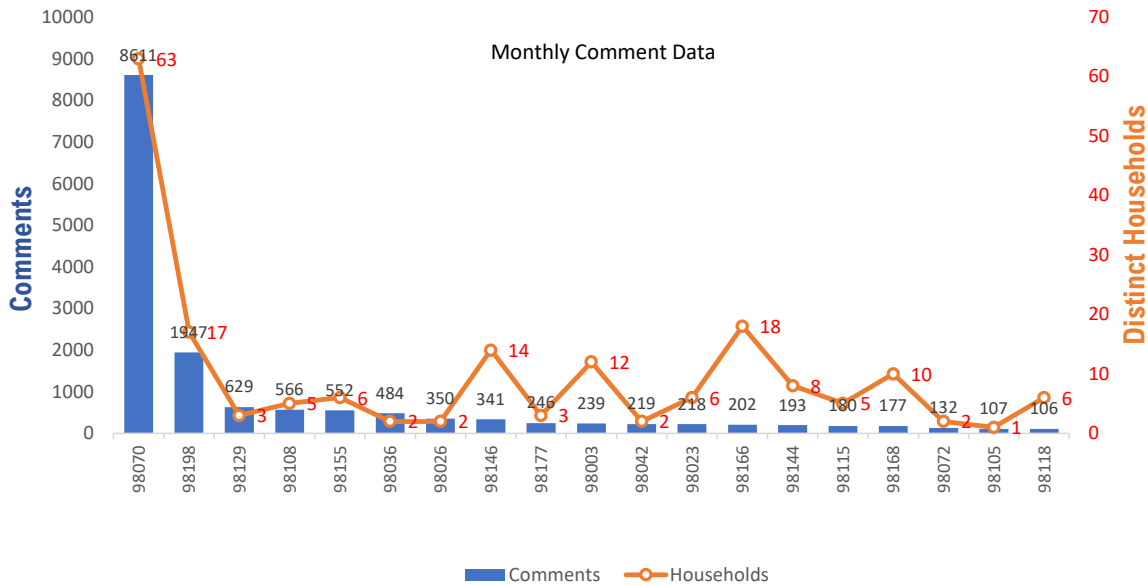

Distinct Households YTD

Monthly Totals & Trends: By City

CITY	COMMENTS	DISTINCT HOUSEHOLDS	AVG COMMENTS/ HOUSEHOLD
Vashon	8,611	63	136.7
Seattle	2,196	66	33.3
Des Moines	1,942	19	102.2
Burien	598	26	23.0
Brier	556	3	185.3
Federal Way	480	19	25.3
Shoreline	392	5	78.4
Edmonds	350	2	175.0
Kent	225	4	56.3
Lake Forest Park	180	4	45.0
Woodinville	141	3	47.0
Gig Harbor	50	1	50.0
Normandy Park	35	7	5.0
N/A	35	1	35.0
Bellevue	21	4	5.3
Auburn	19	5	3.8
Lynnwood	16	6	2.7
SeaTac	14	3	4.7
Lake Tapps	12	1	12.0
Issaquah	6	2	3.0
OTHER	14	8	1.8
Totals	15,893	252	63.1

Monthly Totals & Trends

252

Distinct Households

15,893

Comments

144,100

Comments YTD

591

Distinct Households YTD

Monthly Totals & Trends: By Zip Code

ZIP CODE	COMMENTS	DISTINCT HOUSEHOLDS	AVG COMMENTS/ HOUSEHOLD
98070	8,611	63	136.7
98198	1,947	17	114.5
98003	239	12	19.9
98108	566	5	113.2
98146	341	14	24.4
98118	106	6	17.7
98155	552	6	92.0
98166	202	18	11.2
98168	177	10	17.7
98115	180	5	36.0
98023	218	6	36.3
98144	193	8	24.1
98112	86	7	12.3
98177	246	3	82.0
98026	350	2	175.0
98036	484	2	242.0
98105	107	1	107.0
98072	132	2	66.0
98129	629	3	209.7
98042	219	2	109.5
OTHER	308	60	5.1
Totals	15,893	252	63.1