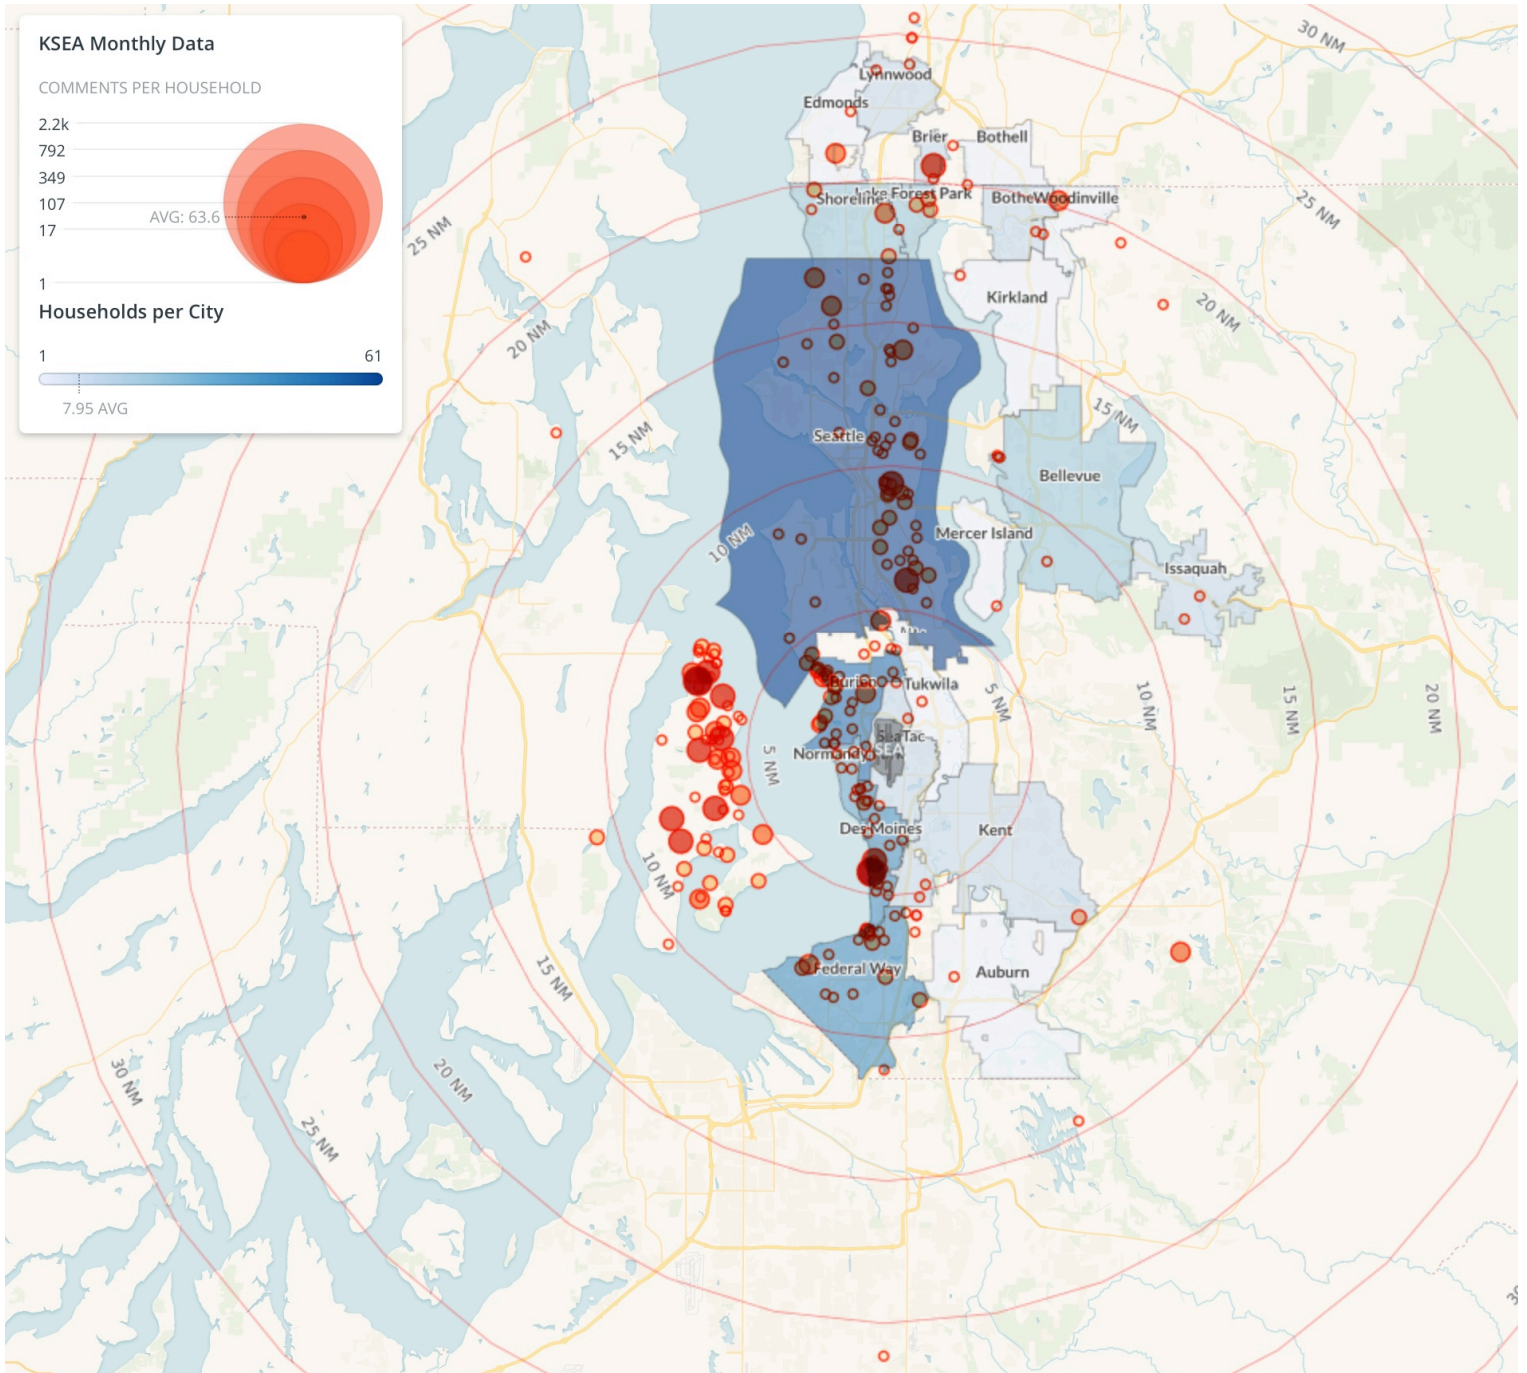

252

Distinct Households

15,893

Comments

144,100

Comments YTD

591

Distinct Households YTD

Noise Comment Map: By City

NOTES: Noise comments from households submitted without valid address information are not depicted on the map.