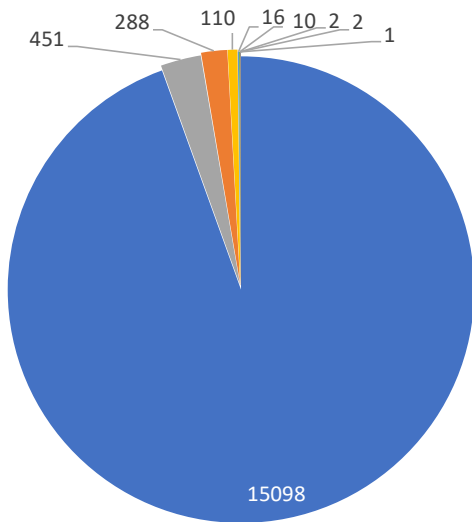

Comment Breakdown: Types & Filing Method

- Noise Annoyance
- Aircraft too low
- Aircraft deviations
- Fuel Smell / Air Quality
- Flight Track Map Request
- Increase in Flight / Noise
- Unspecified
- Request Sound Insulation Info
- Other