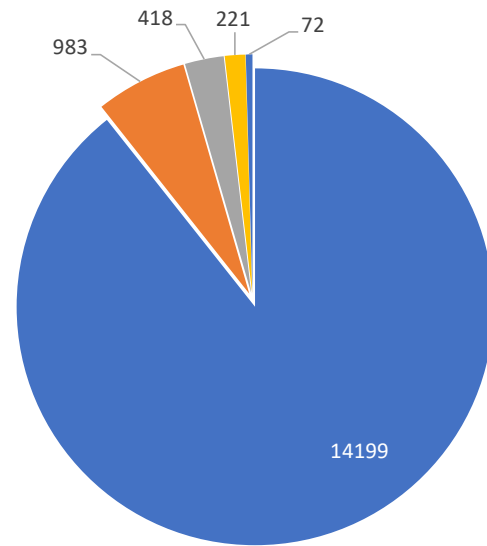

- Web App
- Mobile
- Webform
- Hotline
- PublicVue

COMMENT TYPE	COMMENTS
Noise Annoyance	15098
Increase in Flight / Noise	451
Aircraft too low	288
Unspecified	110
Aircraft deviations	16
Request Sound Insulation Info	10
Fuel Smell / Air Quality	2
Other	2
Flight Track Map Request	1

METHOD RECEIVED	COUNT
Web App	14199
Mobile	983
Webform	418
Hotline	221
PublicVue	72