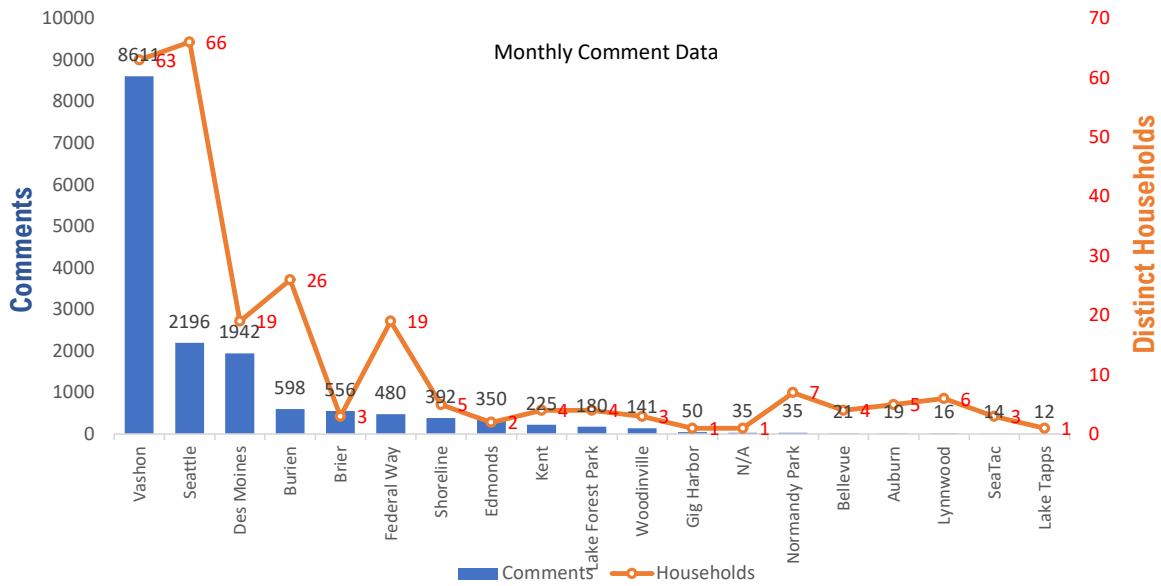

Monthly Totals & Trends

252

Distinct Households

15,893

Comments

144,100

Comments YTD

591

Distinct Households YTD

Monthly Totals & Trends: By City

CITY	COMMENTS	DISTINCT HOUSEHOLDS	AVG COMMENTS/ HOUSEHOLD
Vashon	8,611	63	136.7
Seattle	2,196	66	33.3
Des Moines	1,942	19	102.2
Burien	598	26	23.0
Brier	556	3	185.3
Federal Way	480	19	25.3
Shoreline	392	5	78.4
Edmonds	350	2	175.0
Kent	225	4	56.3
Lake Forest Park	180	4	45.0
Woodinville	141	3	47.0
Gig Harbor	50	1	50.0
Normandy Park	35	7	5.0
N/A	35	1	35.0
Bellevue	21	4	5.3
Auburn	19	5	3.8
Lynnwood	16	6	2.7
SeaTac	14	3	4.7
Lake Tapps	12	1	12.0
Issaquah	6	2	3.0
OTHER	14	8	1.8
Totals	15,893	252	63.1