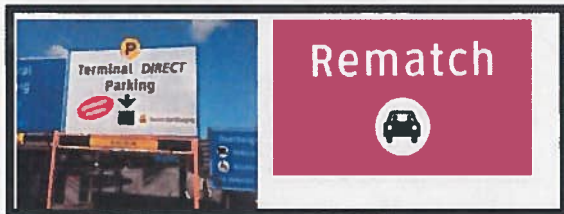

## REMATCH SOUTH ENTRY DIRECTIONS

As you depart the Departure/Upper Drive merge to the furthest left lane and follow the overhead signs to "Parking."

Follow the signs to "Terminal Direct Parking"

Once on the Helix exit onto the 3<sup>rd</sup> floor.