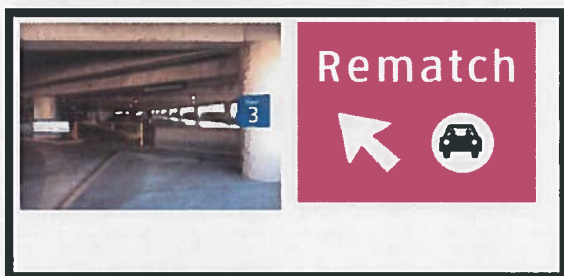

## REMATCH SOUTH ENTRY DIRECTIONS

As you depart the Departure/Upper Drive merge to the furthest left lane and follow the overhead signs to "Parking."

Follow the signs to "Terminal Direct Parking"

Once on the Helix exit onto the 3<sup>rd</sup> floor.

Continue to the pickup area.

Enter the pickup area through section G. Park your vehicle in any available stall in sections G, H, I, or J and then load your passenger(s).