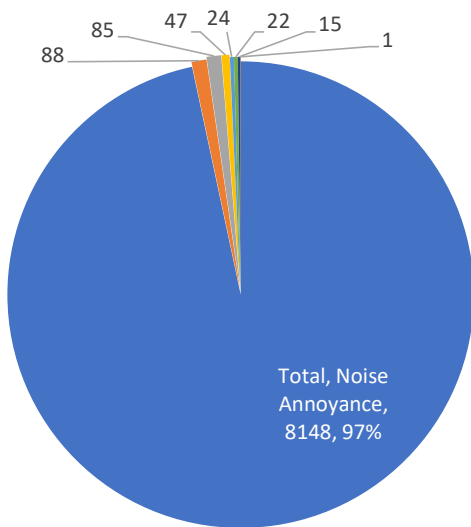

Comment Breakdown: Types & Filing Method

- Noise Annoyance
- Aircraft too low
- Request Sound Insulation Info
- Aircraft deviations
- Increase in Flight / Noise
- Unspecified
- Other
- Flight Track Map Request