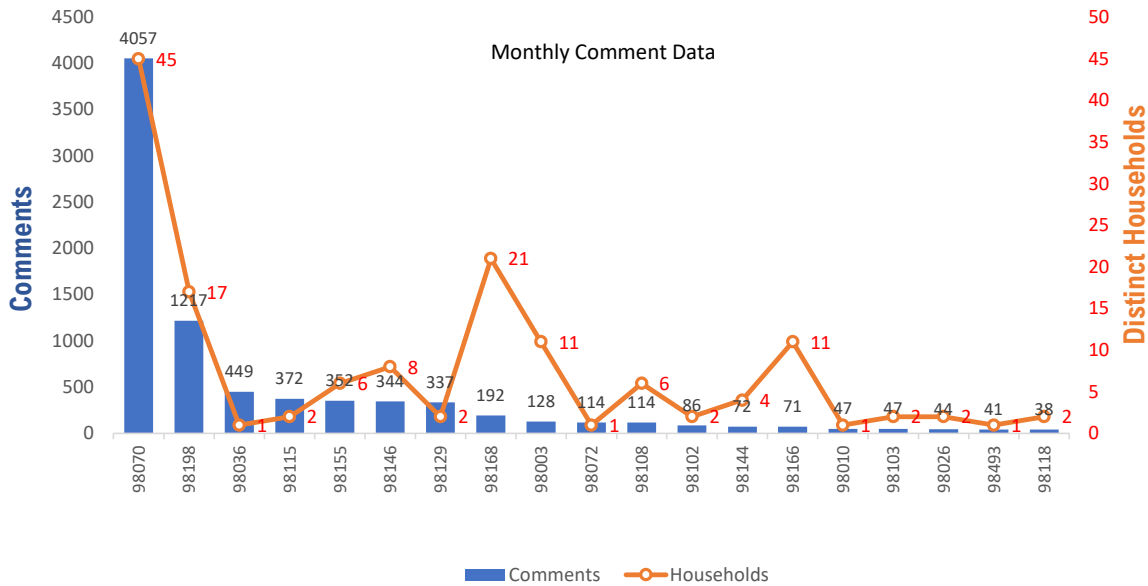

Monthly Totals & Trends

202

Distinct Households

8,423

Comments

201,819

Comments YTD

885

Distinct Households YTD

Monthly Totals & Trends: By Zip Code

ZIP CODE	COMMENTS	DISTINCT HOUSEHOLDS	AVG COMMENTS/ HOUSEHOLD
98070	4,057	45	90.2
98198	1,217	17	71.6
98003	128	11	11.6
98108	114	6	19.0
98146	344	8	43.0
98118	38	2	19.0
98155	352	6	58.7
98166	71	11	6.5
98168	192	21	9.1
98115	372	2	186.0
98144	72	4	18.0
98026	44	2	22.0
98036	449	1	449.0
98105	38	3	12.7
98102	86	2	43.0
98072	114	1	114.0
98129	337	2	168.5
98010	47	1	47.0
98103	47	2	23.5
98493	41	1	41.0
OTHER	263	54	4.9
Totals	8,423	202	41.7