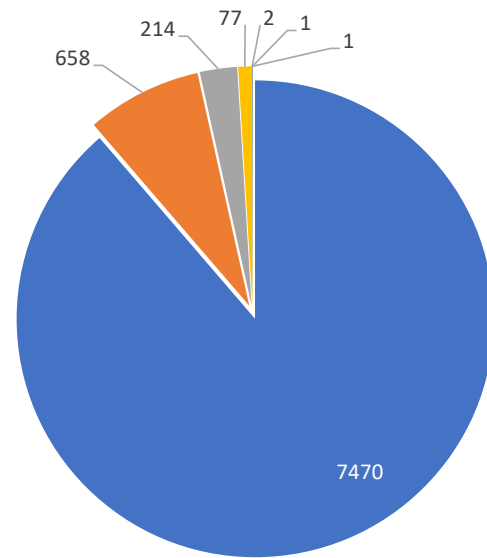

- Web App
- Mobile
- Webform
- Hotline
- PublicVue
- Manual
- MobileVue

COMMENT TYPE	COMMENTS
Noise Annoyance	8148
Increase in Flight / Noise	88
Aircraft too low	85
Unspecified	47
Request Sound Insulation Info	24
Other	22
Aircraft deviations	15
Flight Track Map Request	1

METHOD RECEIVED	COUNT
Web App	7470
Mobile	658
Webform	214
Hotline	77
PublicVue	2
Manual	1
MobileVue	1