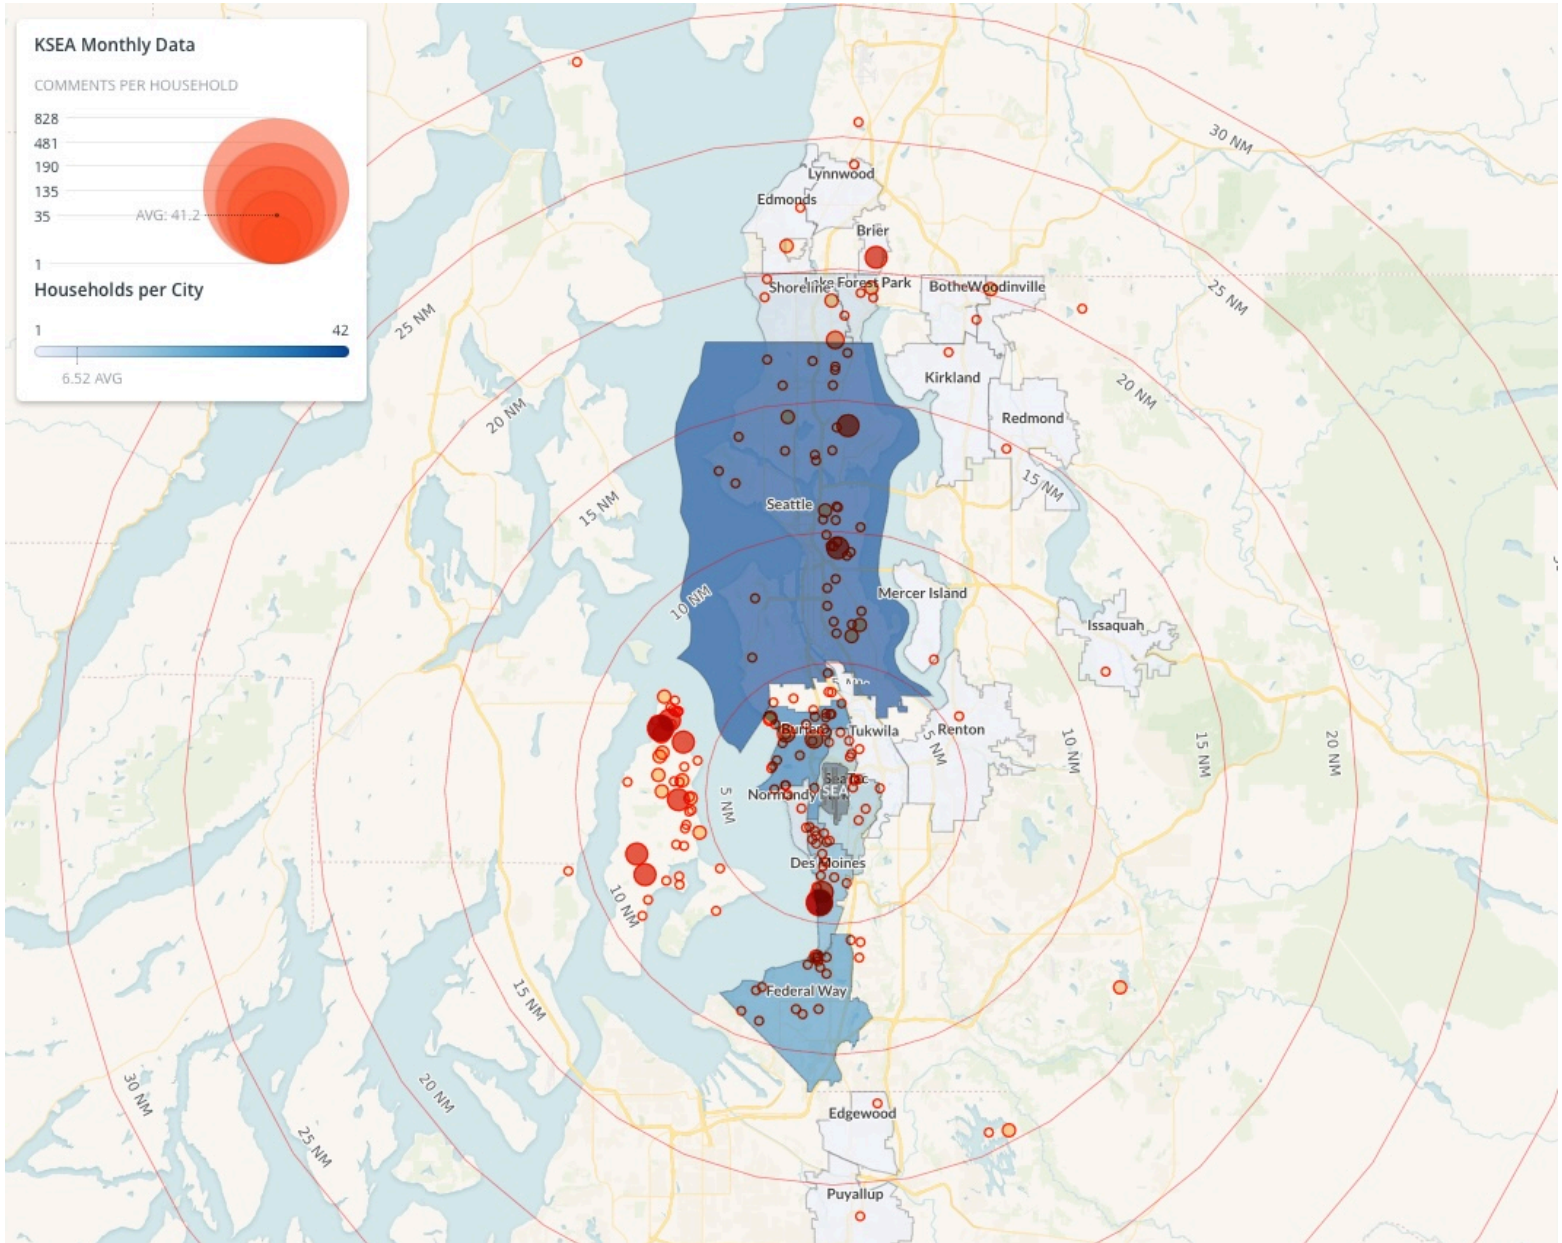

202

Distinct Households

8,423

Comments

201,819

Comments YTD

885

Distinct Households YTD

Noise Comment Map: By City

NOTES: Noise comments from households submitted without valid address information are not depicted on the map.