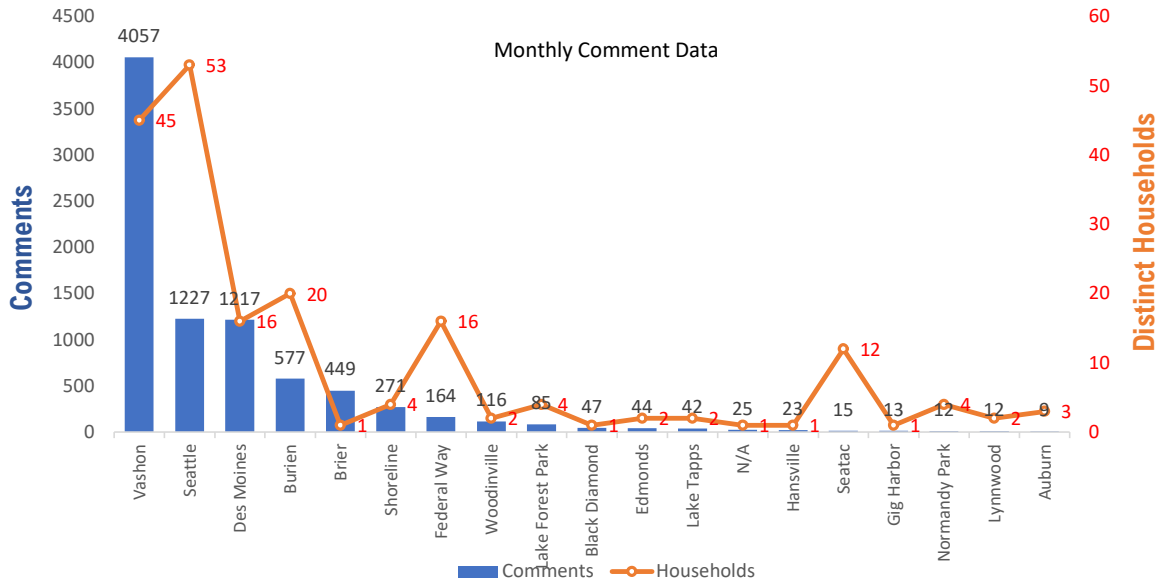

Monthly Totals & Trends

202

Distinct Households

8,423

Comments

201,819

Comments YTD

885

Distinct Households YTD

Monthly Totals & Trends: By City

CITY	COMMENTS	DISTINCT HOUSEHOLDS	AVG COMMENTS/ HOUSEHOLD
Vashon	4,057	45	90.2
Seattle	1,227	53	23.2
Des Moines	1,217	16	76.1
Burien	577	20	28.9
Brier	449	1	449.0
Shoreline	271	4	67.8
Federal Way	164	16	10.3
Woodinville	116	2	58.0
Lake Forest Park	85	4	21.3
Black Diamond	47	1	47.0
Edmonds	44	2	22.0
Lake Tapps	42	2	21.0
N/A	25	1	25.0
Hansville	23	1	23.0
Seatac	15	12	1.3
Gig Harbor	13	1	13.0
Normandy Park	12	4	3.0
Lynnwood	12	2	6.0
Auburn	9	3	3.0
Bonney Lake	5	1	5.0
OTHER	13	11	1.2
Totals	8,423	202	41.7