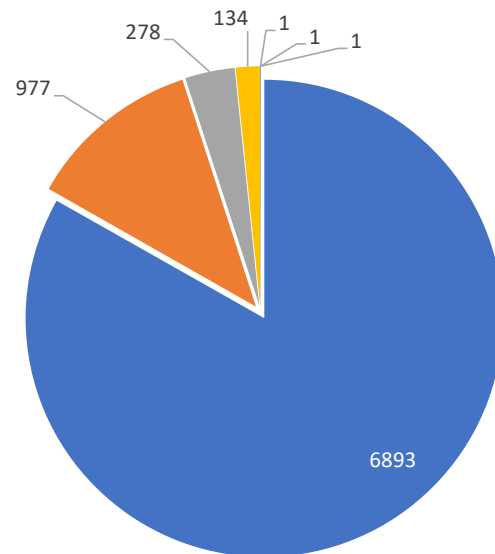

- Web App
- Mobile
- Webform
- Hotline
- Manual
- MobileVue
- PublicVue

METHOD RECEIVED	COUNT
Web App	6893
Mobile	977
Webform	278
Hotline	134
PublicVue	1
MobileVue	1
Manual	1