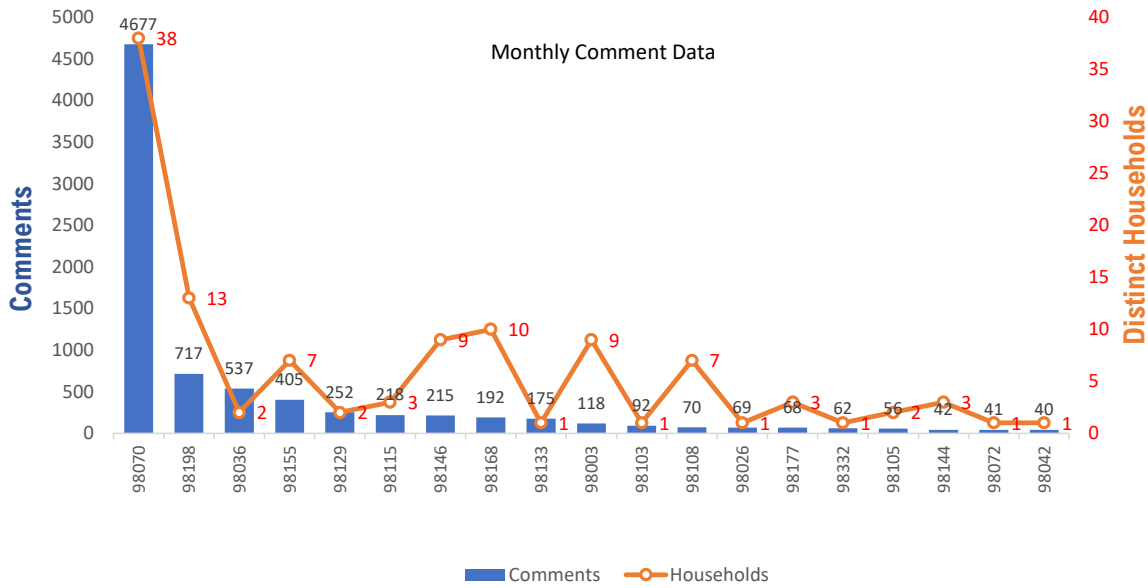

Distinct Households YTD

Monthly Totals & Trends: By City

CITY	COMMENTS	DISTINCT HOUSEHOLDS	AVG COMMENTS/ HOUSEHOLD
Vashon	4,677	38	123.1
Seattle	1,032	47	22.0
Des Moines	712	10	71.2
Brier	537	2	268.5
Burien	425	22	19.3
Shoreline	304	4	76.0
Federal Way	141	13	10.8
Lake Forest Park	107	4	26.8
Edmonds	69	1	69.0
Gig Harbor	62	1	62.0
Woodinville	42	2	21.0
Kent	40	1	40.0
Hansville	28	1	28.0
Auburn	24	3	8.0
N/A	24	1	24.0
Normandy Park	12	7	1.7
Puyallup	11	2	5.5
Lake Tapps	9	1	9.0
Lynnwood	8	1	8.0
Seatac	8	6	1.3
OTHER	13	6	2.2
Totals	8,285	173	47.9

Monthly Totals & Trends

173

Distinct Households

8,285

Comments

8,285

Comments YTD

173

Distinct Households YTD

Monthly Totals & Trends: By Zip Code

ZIP CODE	COMMENTS	DISTINCT HOUSEHOLDS	AVG COMMENTS/ HOUSEHOLD
98070	4,677	38	123.1
98198	717	13	55.2
98003	118	9	13.1
98108	70	7	10.0
98146	215	9	23.9
98155	405	7	57.9
98166	35	16	2.2
98168	192	10	19.2
98115	218	3	72.7
98144	42	3	14.0
98177	68	3	22.7
98026	69	1	69.0
98036	537	2	268.5
98105	56	2	28.0
98072	41	1	41.0
98129	252	2	126.0
98133	175	1	175.0
98042	40	1	40.0
98332	62	1	62.0
98103	92	1	92.0
OTHER	204	43	4.7
Totals	8,285	173	47.9