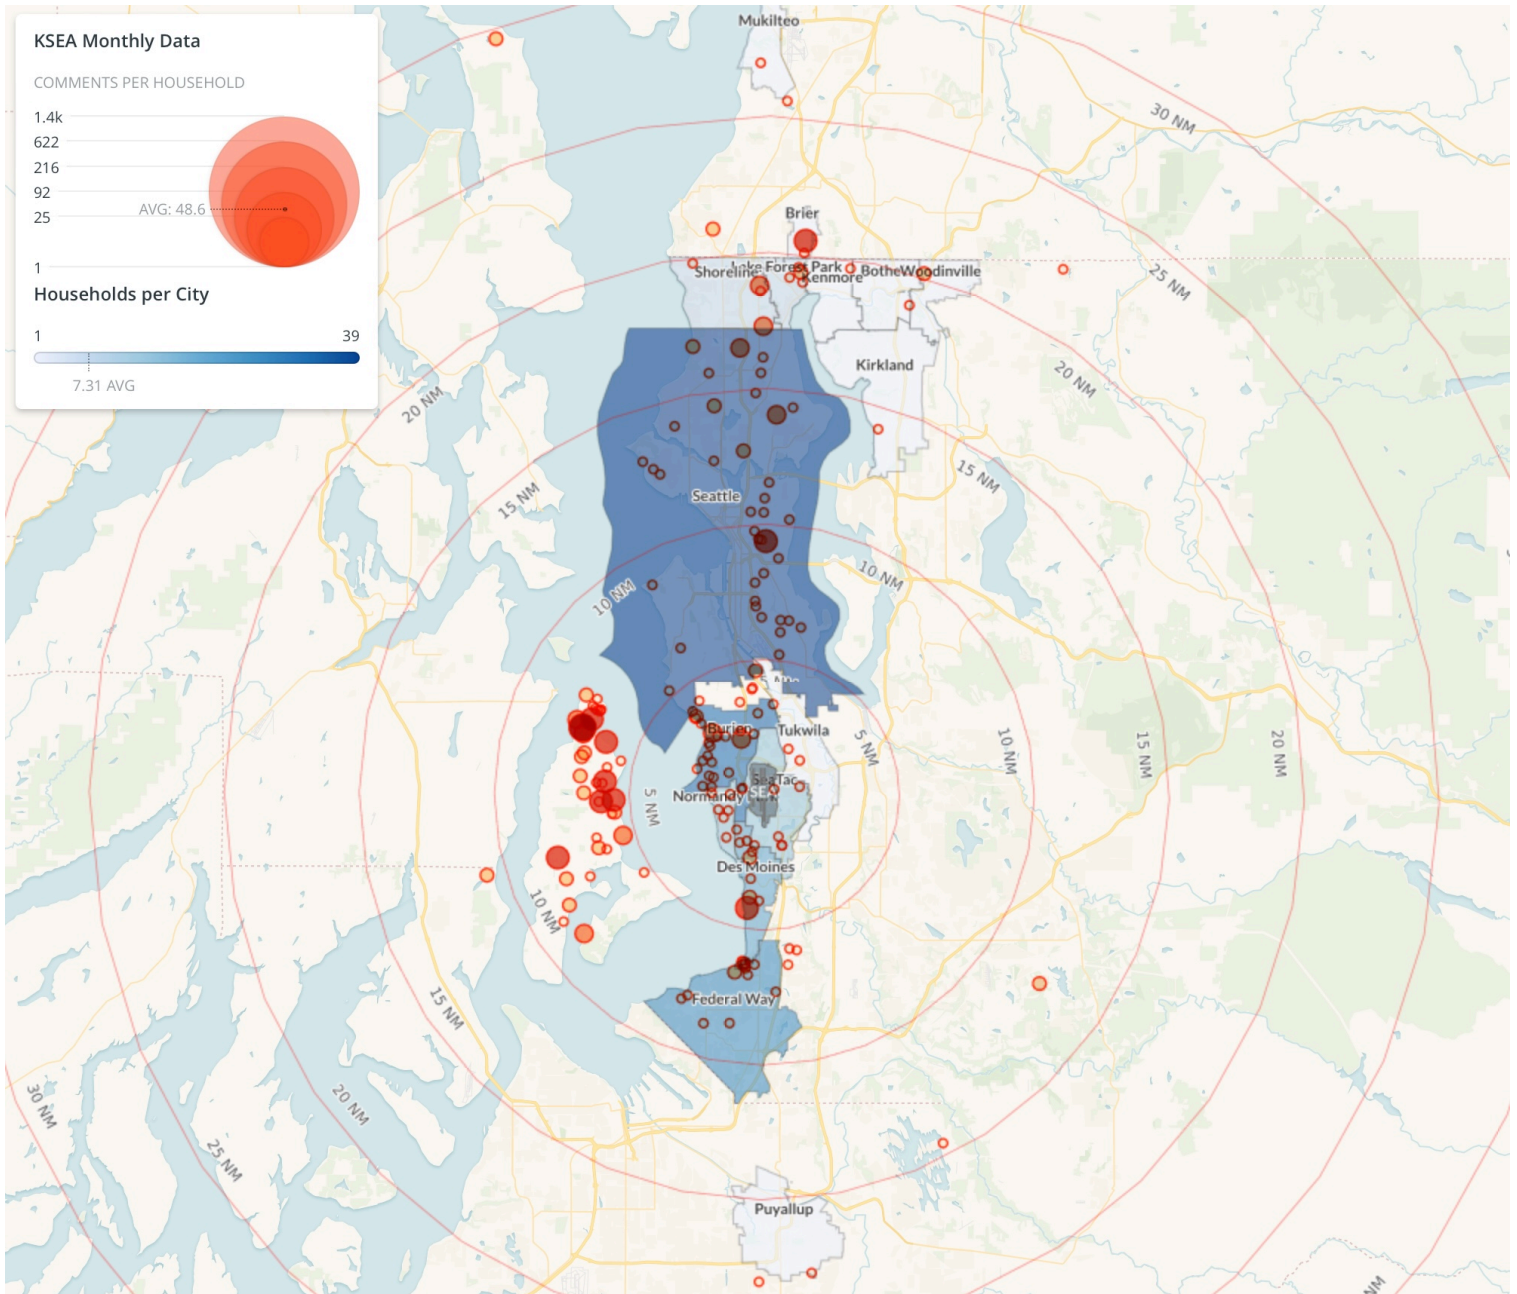

Comments

8,285

Comments YTD

173

Distinct Households YTD

Noise Comment Map: By City

NOTES: Noise comments from households submitted without valid address information are not depicted on the map.

173