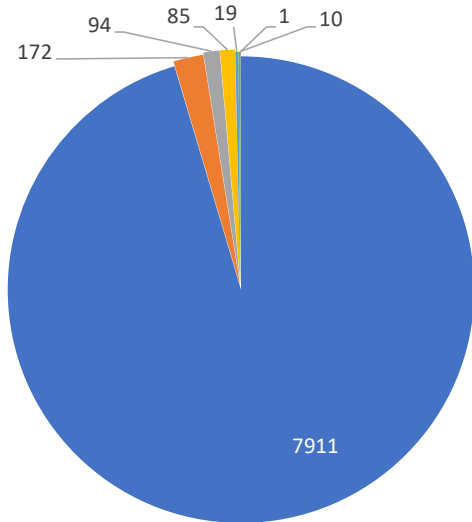

Comment Breakdown: Types & Filing Method

- Noise Annoyance
- Increase in Flight / Noise
- Aircraft too low
- Unspecified
- Request Sound Insulation Info
- Aircraft deviations
- Other

COMMENT TYPE	COMMENTS
Noise Annoyance	7911
Increase in Flight / Noise	172
Aircraft too low	94
Unspecified	85
Request Sound Insulation Info	19
Aircraft deviations	10
Other	1