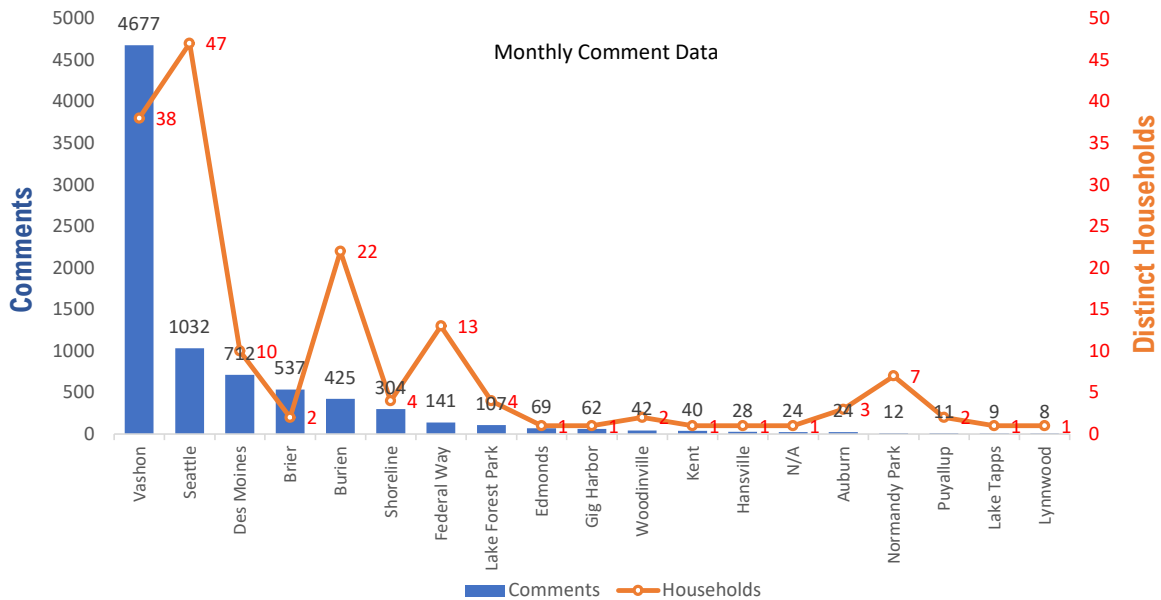

Monthly Totals & Trends

173

Distinct Households

8,285

Comments

8,285

Comments YTD

173

Distinct Households YTD

Monthly Totals & Trends: By City

CITY	COMMENTS	DISTINCT HOUSEHOLDS	AVG COMMENTS/ HOUSEHOLD
Vashon	4,677	38	123.1
Seattle	1,032	47	22.0
Des Moines	712	10	71.2
Brier	537	2	268.5
Burien	425	22	19.3
Shoreline	304	4	76.0
Federal Way	141	13	10.8
Lake Forest Park	107	4	26.8
Edmonds	69	1	69.0
Gig Harbor	62	1	62.0
Woodinville	42	2	21.0
Kent	40	1	40.0
Hansville	28	1	28.0
Auburn	24	3	8.0
N/A	24	1	24.0
Normandy Park	12	7	1.7
Puyallup	11	2	5.5
Lake Tapps	9	1	9.0
Lynnwood	8	1	8.0
Seatac	8	6	1.3
OTHER	13	6	2.2
Totals	8,285	173	47.9