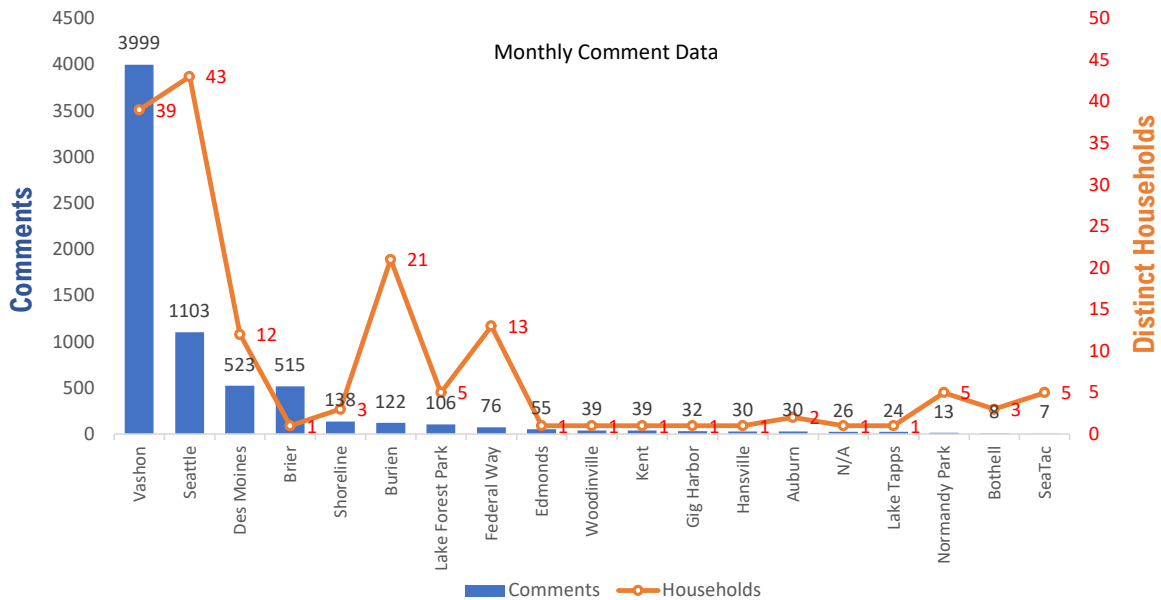

## Monthly Totals & Trends

**170**

Distinct Households

**6,903**

Comments

**15,188**

Comments YTD

**230**

Distinct Households YTD

## Monthly Totals & Trends: By City

CITY	COMMENTS	DISTINCT HOUSEHOLDS	AVG COMMENTS/ HOUSEHOLD
Vashon	3,999	39	102.5
Seattle	1,103	43	25.7
Des Moines	523	12	43.6
Brier	515	1	515.0
Shoreline	138	3	46.0
Burien	122	21	5.8
Lake Forest Park	106	5	21.2
Federal Way	76	13	5.8
Edmonds	55	1	55.0
Woodinville	39	1	39.0
Kent	39	1	39.0
Gig Harbor	32	1	32.0
Auburn	30	2	15.0
Hansville	30	1	30.0
N/A	26	1	26.0
Lake Tapps	24	1	24.0
Normandy Park	13	5	2.6
Bothell	8	3	2.7
SeaTac	7	5	1.4
Lynnwood	5	3	1.7
OTHER	13	8	1.6
<b>Totals</b>	<b>6,903</b>	<b>170</b>	<b>40.6</b>