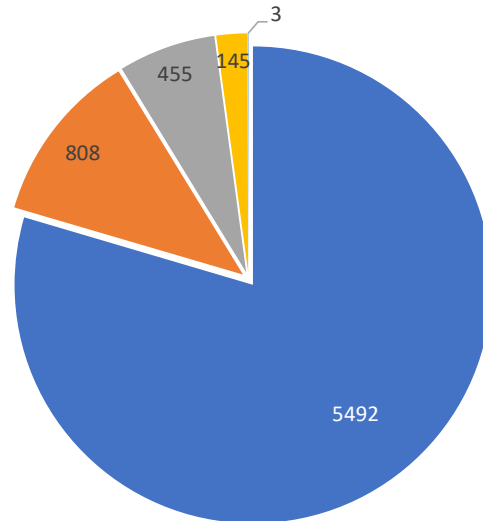

- Web App
- Mobile
- Webform
- Hotline
- MobileVue

METHOD RECEIVED	COUNT
Web App	5492
Mobile	808
Webform	455
Hotline	145
MobileVue	3