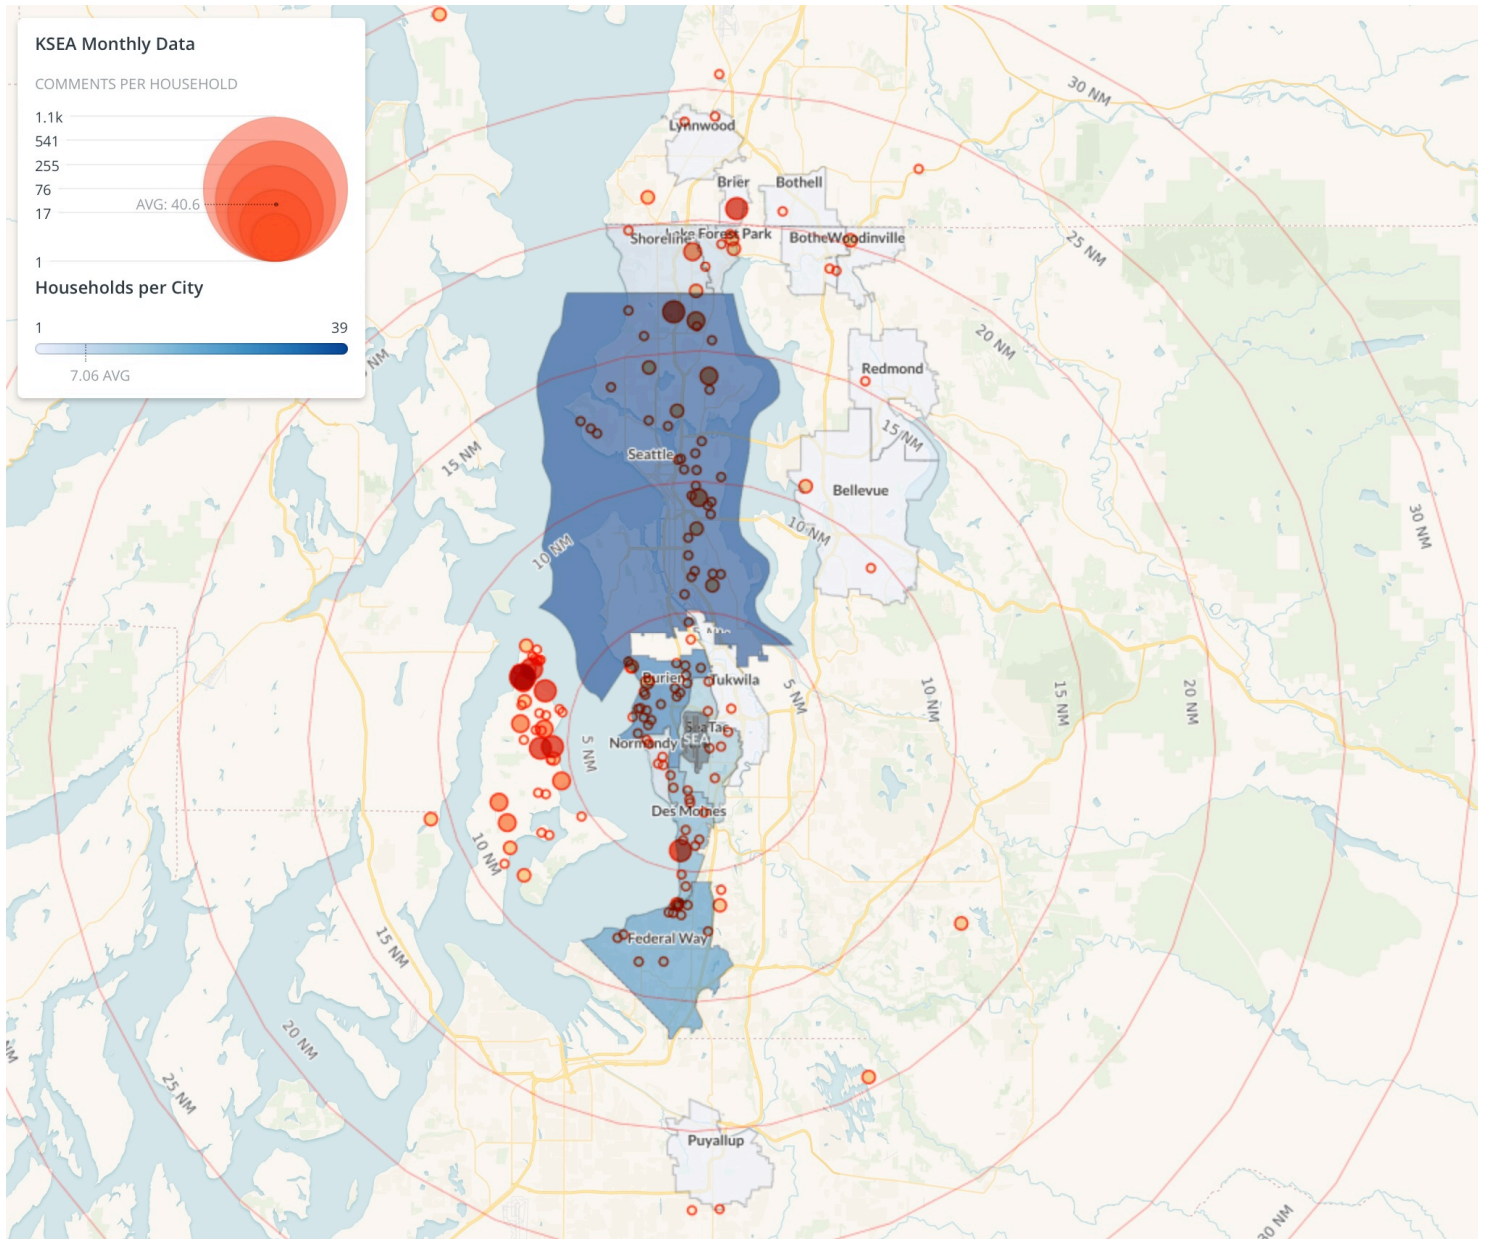

170

Distinct Households

6,903

Comments

15,188

Comments YTD

230

Distinct Households YTD

Noise Comment Map: By City

NOTES: Noise comments from households submitted without valid address information are not depicted on the map.