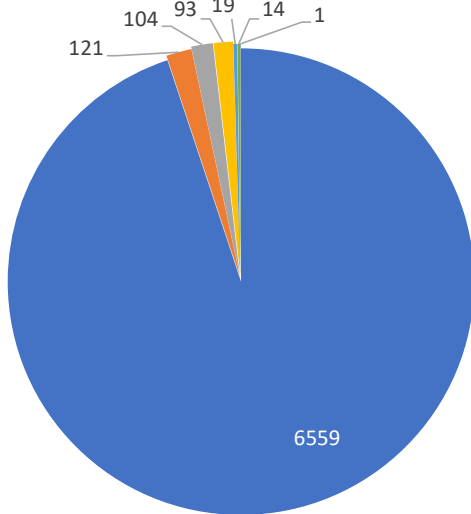

Comment Breakdown: Types & Filing Method

- Noise Annoyance
- Increase in Flight / Noise
- Unspecified
- Aircraft too low
- Request Sound Insulation Info
- Aircraft deviations
- Other

COMMENT TYPE	COMMENTS
Noise Annoyance	6559
Increase in Flight / Noise	121
Unspecified	104
Aircraft too low	93
Request Sound Insulation Info	19
Aircraft deviations	14
Other	1