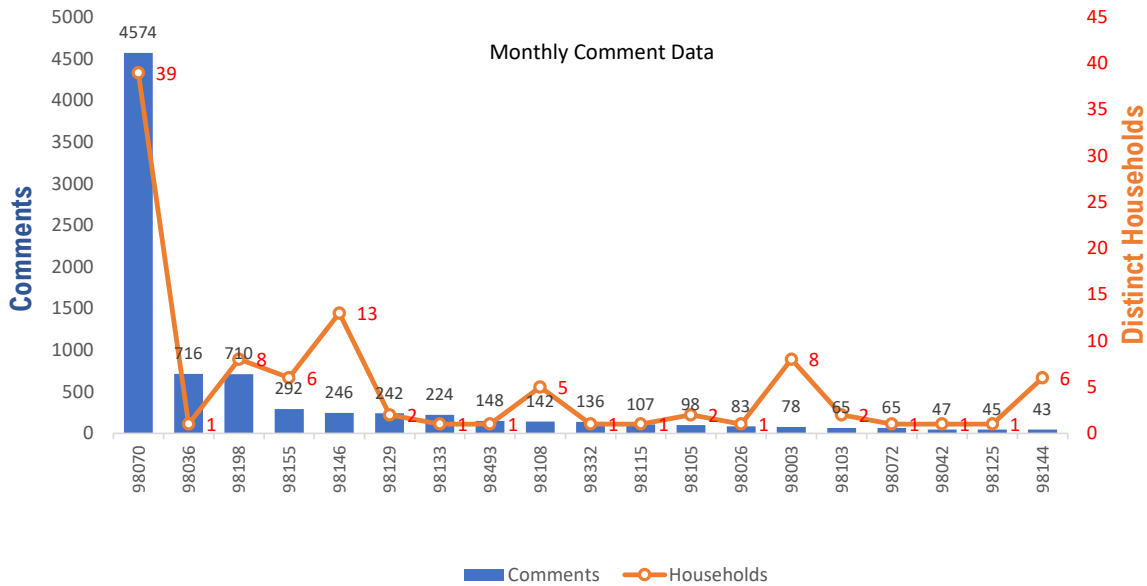

Monthly Totals & Trends

170

Distinct Households

8,405

Comments

23,593

Comments YTD

281

Distinct Households YTD

Monthly Totals & Trends: By Zip Code

ZIP CODE	COMMENTS	DISTINCT HOUSEHOLDS	AVG COMMENTS/ HOUSEHOLD
98070	4,574	39	117.3
98198	710	8	88.8
98003	78	8	9.8
98108	142	5	28.4
98146	246	13	18.9
98155	292	6	48.7
98115	107	1	107.0
98125	45	1	45.0
98144	43	6	7.2
98177	42	2	21.0
98026	83	1	83.0
98036	716	1	716.0
98105	98	2	49.0
98072	65	1	65.0
98129	242	2	121.0
98133	224	1	224.0
98042	47	1	47.0
98332	136	1	136.0
98103	65	2	32.5
98493	148	1	148.0
OTHER	302	68	4.4
Totals	8,405	170	49.4