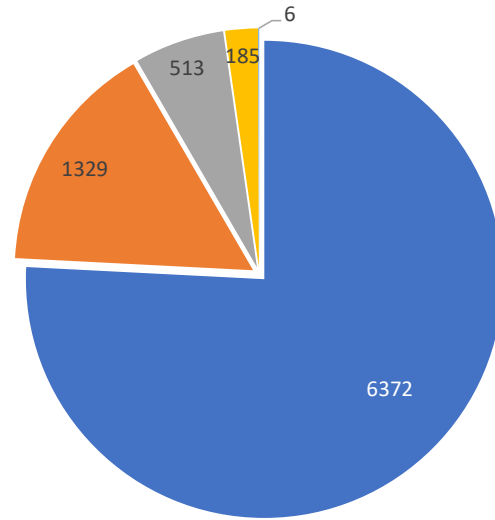

- Web App
- Mobile
- Webform
- Hotline
- PublicVue

METHOD RECEIVED	COUNT
Web App	6372
Mobile	1329
Webform	513
Hotline	185
PublicVue	6