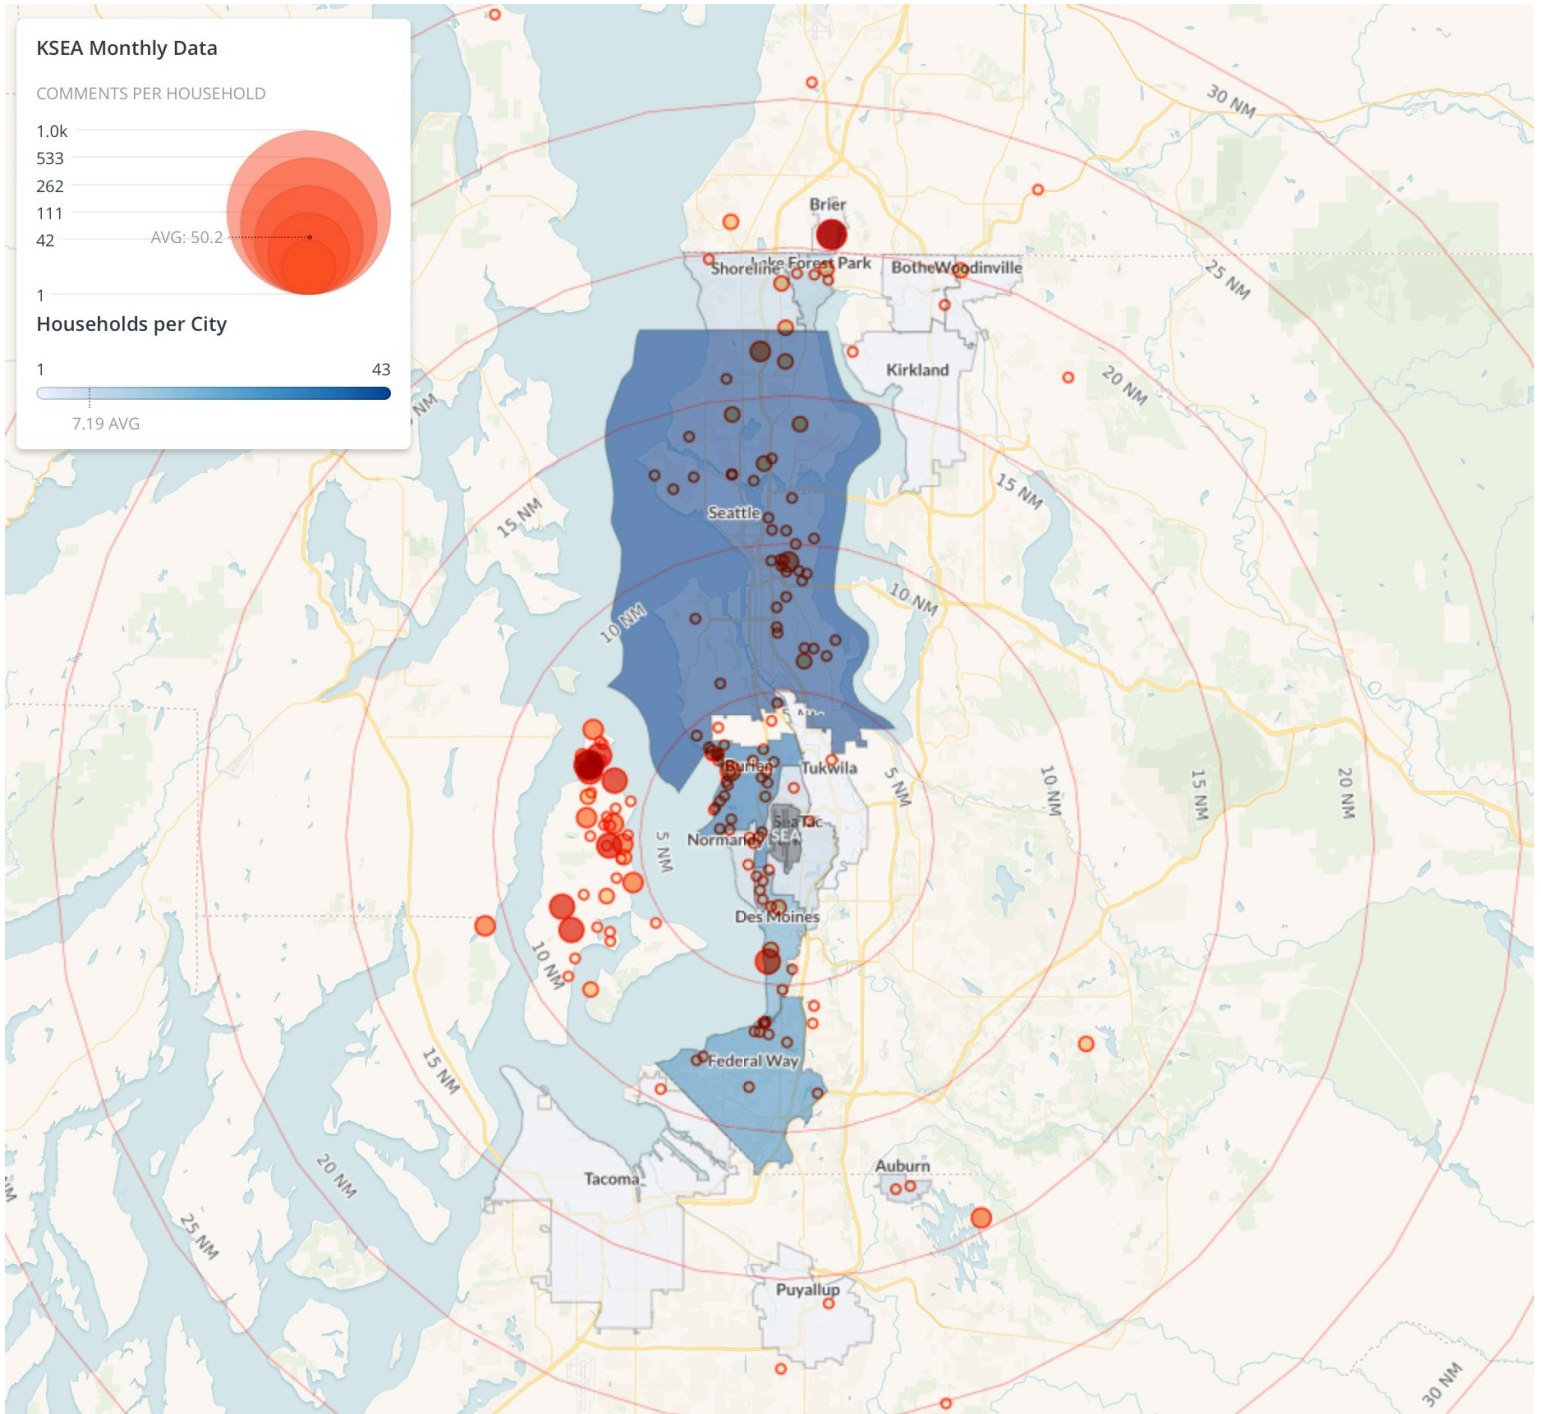

170

Distinct Households

8,405

Comments

23,593

Comments YTD

281

Distinct Households YTD

Noise Comment Map: By City

NOTES: Noise comments from households submitted without valid address information are not depicted on the map.