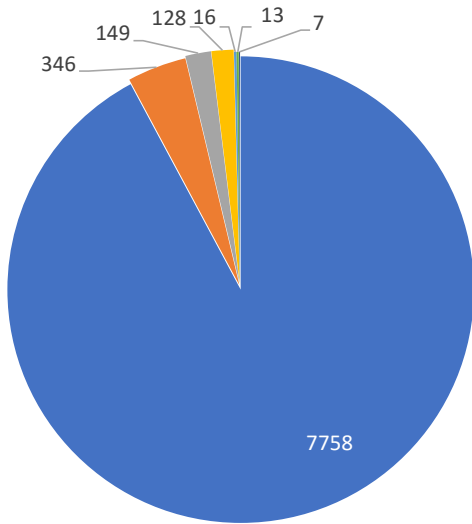

Comment Breakdown: Types & Filing Method

- Noise Annoyance
- Increase in Flight / Noise
- Aircraft too low
- Unspecified
- Aircraft deviations
- Request Sound Insulation Info
- Other

COMMENT TYPE	COMMENTS
Noise Annoyance	7758
Increase in Flight / Noise	346
Aircraft too low	149
Unspecified	128
Aircraft deviations	16
Request Sound Insulation Info	13
Other	7