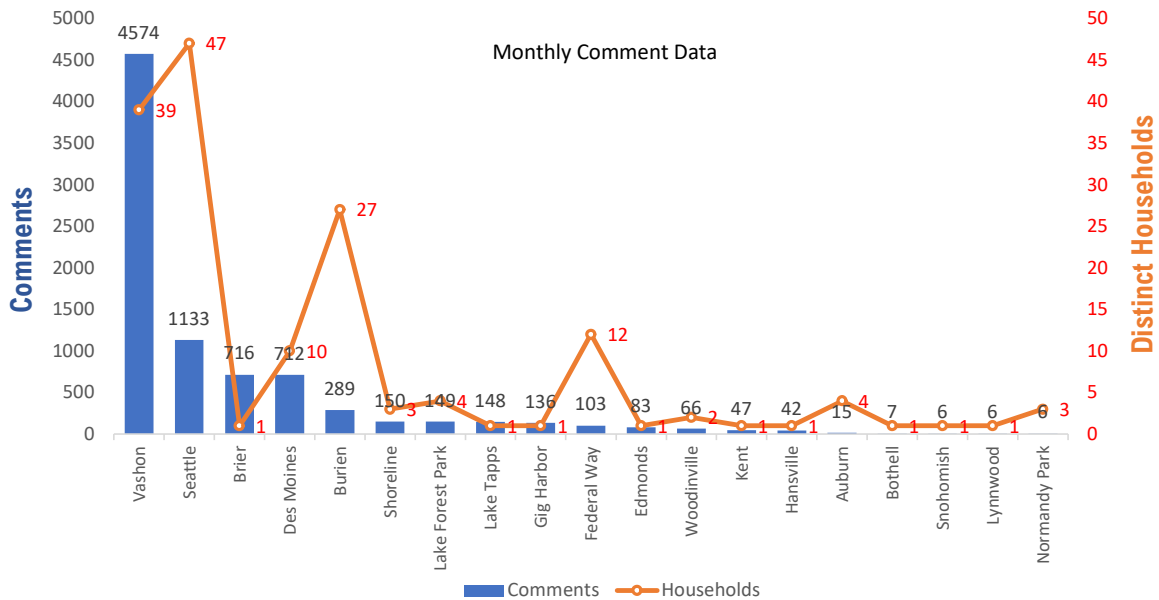

Monthly Totals & Trends

170

Distinct Households

8,405

Comments

23,593

Comments YTD

281

Distinct Households YTD

Monthly Totals & Trends: By City

CITY	COMMENTS	DISTINCT HOUSEHOLDS	AVG COMMENTS/ HOUSEHOLD
Vashon	4,574	39	117.3
Seattle	1,133	47	24.1
Brier	716	1	716.0
Des Moines	712	10	71.2
Burien	289	27	10.7
Shoreline	150	3	50.0
Lake Forest Park	149	4	37.3
Lake Tapps	148	1	148.0
Gig Harbor	136	1	136.0
Federal Way	103	12	8.6
Edmonds	83	1	83.0
Woodinville	66	2	33.0
Kent	47	1	47.0
Hansville	42	1	42.0
Auburn	15	4	3.8
Bothell	7	1	7.0
Lynnwood	6	1	6.0
Snohomish	6	1	6.0
Normandy Park	6	3	2.0
N/A	4	1	4.0
OTHER	13	9	1.4
Totals	8,405	170	49.4