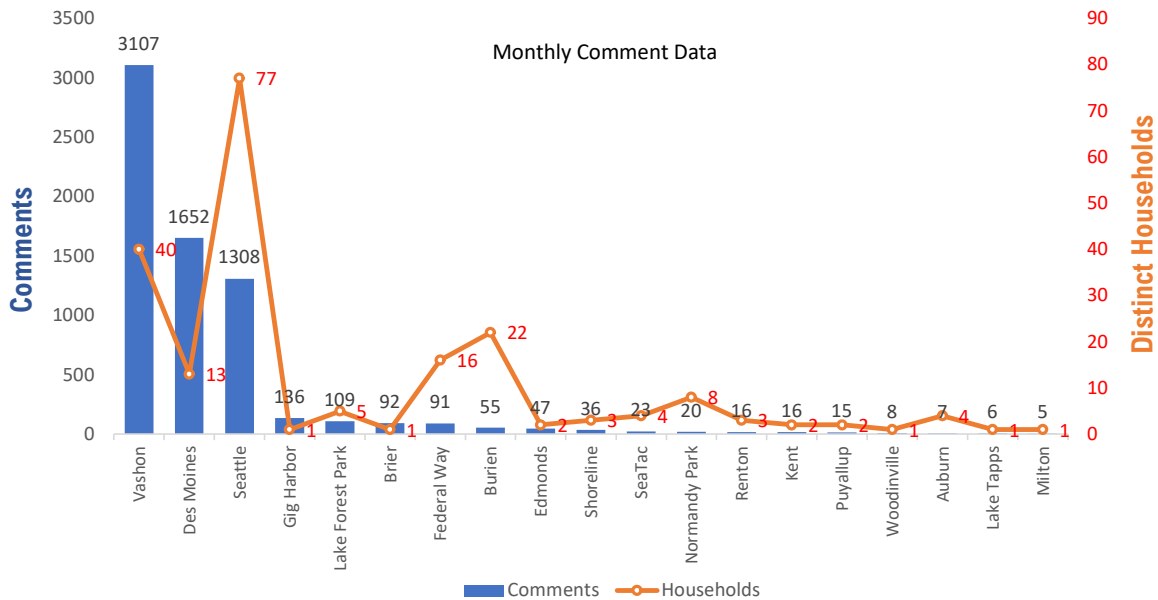

Monthly Totals & Trends

221

Distinct Households

6,777

Comments

54,520

Comments YTD

521

Distinct Households YTD

Monthly Totals & Trends: By City

CITY	COMMENTS	DISTINCT HOUSEHOLDS	AVG COMMENTS/ HOUSEHOLD
Vashon	3,107	40	77.7
Des Moines	1,652	13	127.1
Seattle	1,308	77	17.0
Gig Harbor	136	1	136.0
Lake Forest Park	109	5	21.8
Brier	92	1	92.0
Federal Way	91	16	5.7
Burien	55	22	2.5
Edmonds	47	2	23.5
Shoreline	36	3	12.0
SeaTac	23	4	5.8
Normandy Park	20	8	2.5
Kent	16	2	8.0
Renton	16	3	5.3
Puyallup	15	2	7.5
Woodinville	8	1	8.0
Auburn	7	4	1.8
Lake Tapps	6	1	6.0
Milton	5	1	5.0
Hansville	4	1	4.0
OTHER	24	14	1.7
Totals	6,777	221	30.7