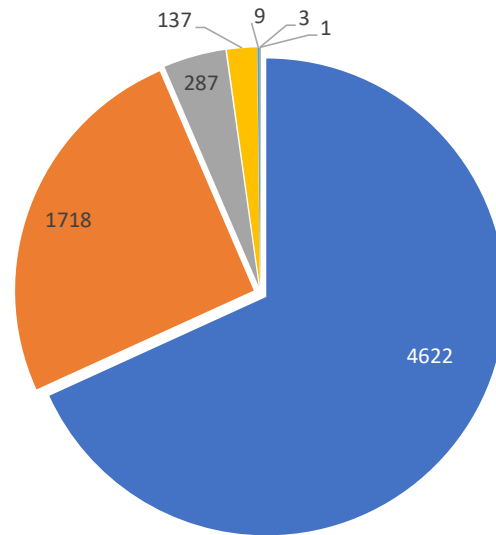

- Web App
- Mobile
- Webform
- Hotline
- PublicVue
- MobileVue
- Manual

METHOD RECEIVED	COUNT
Web App	4622
Mobile	1718
Webform	287
Hotline	137
PublicVue	9
MobileVue	3
Manual	1