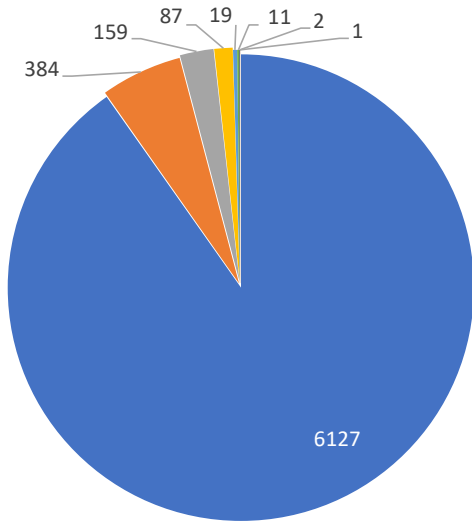

Comment Breakdown: Types & Filing Method

- Noise Annoyance
- Aircraft too low
- Aircraft deviations
- Fuel Smell / Air Quality
- Increase in Flight / Noise
- Unspecified
- Request Sound Insulation Info
- Other

COMMENT TYPE	COMMENTS
Noise Annoyance	6127
Increase in Flight / Noise	384
Aircraft too low	159
Unspecified	87
Aircraft deviations	19
Request Sound Insulation Info	11
Fuel Smell / Air Quality	2
Other	1