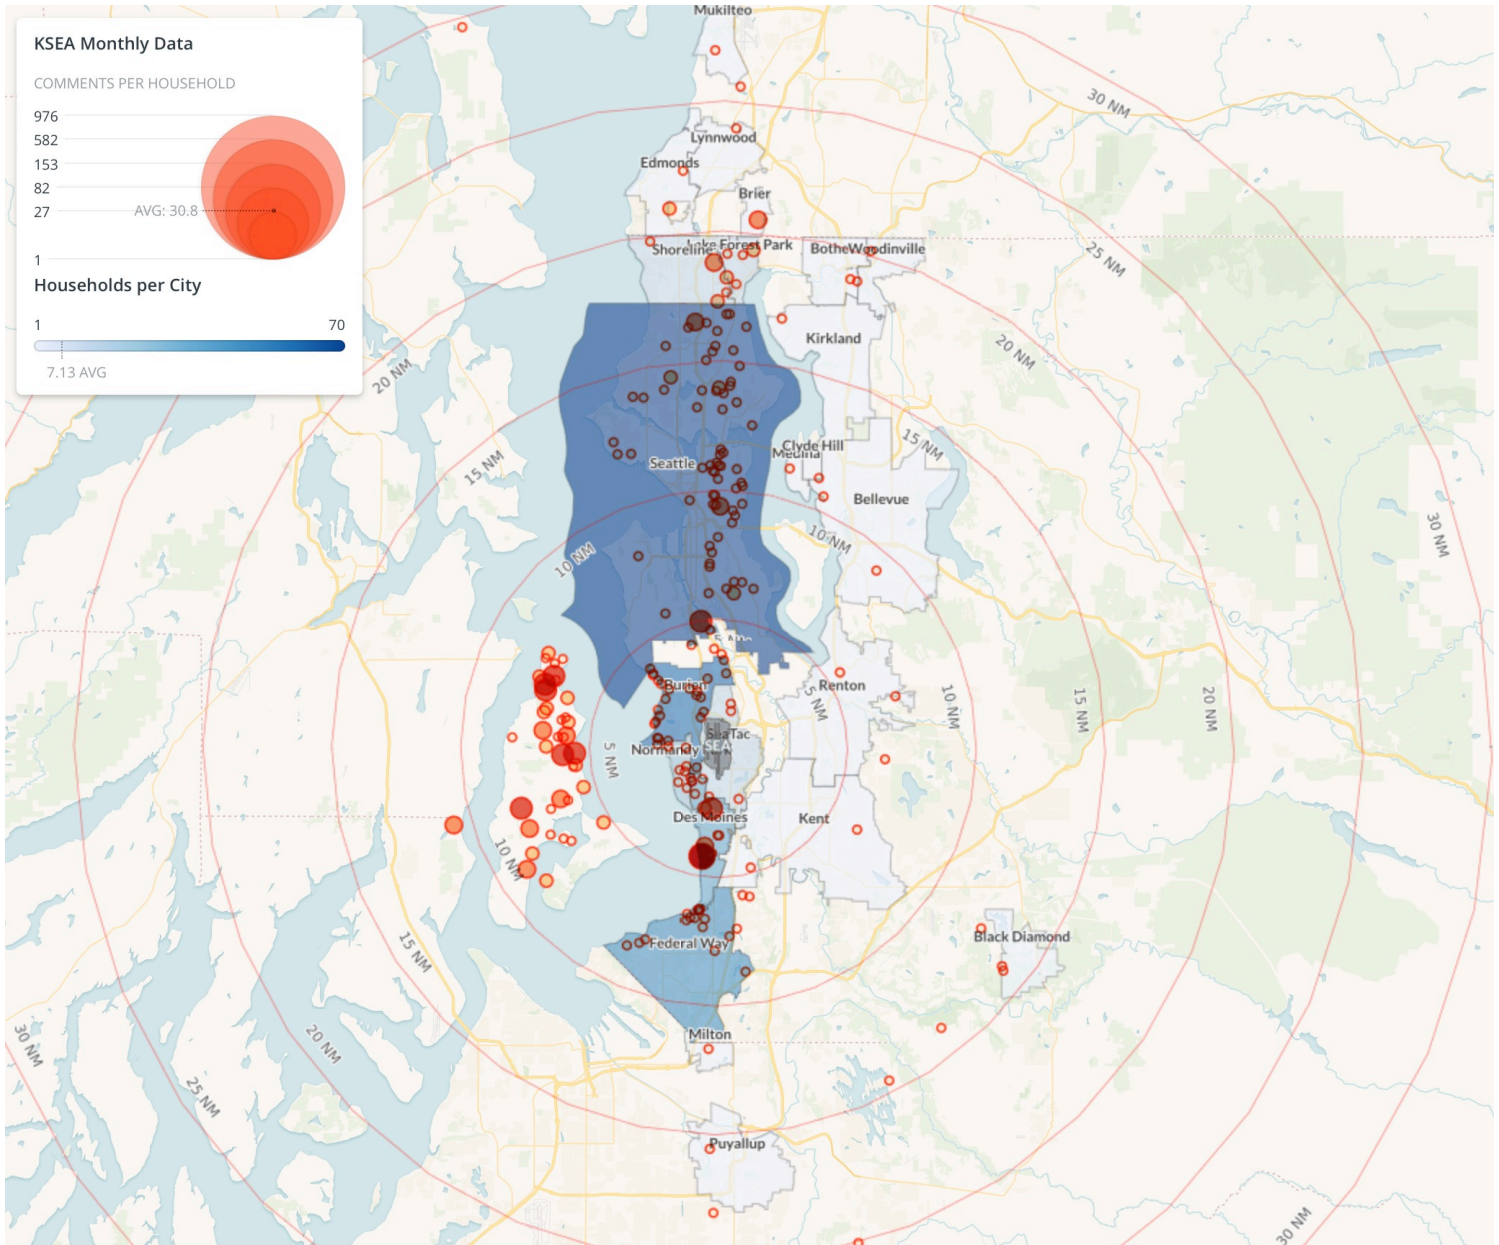

Comments

54,520

Comments YTD

521

Distinct Households YTD

Noise Comment Map: By City

NOTES: Noise comments from households submitted without valid address information are not depicted on the map.

221