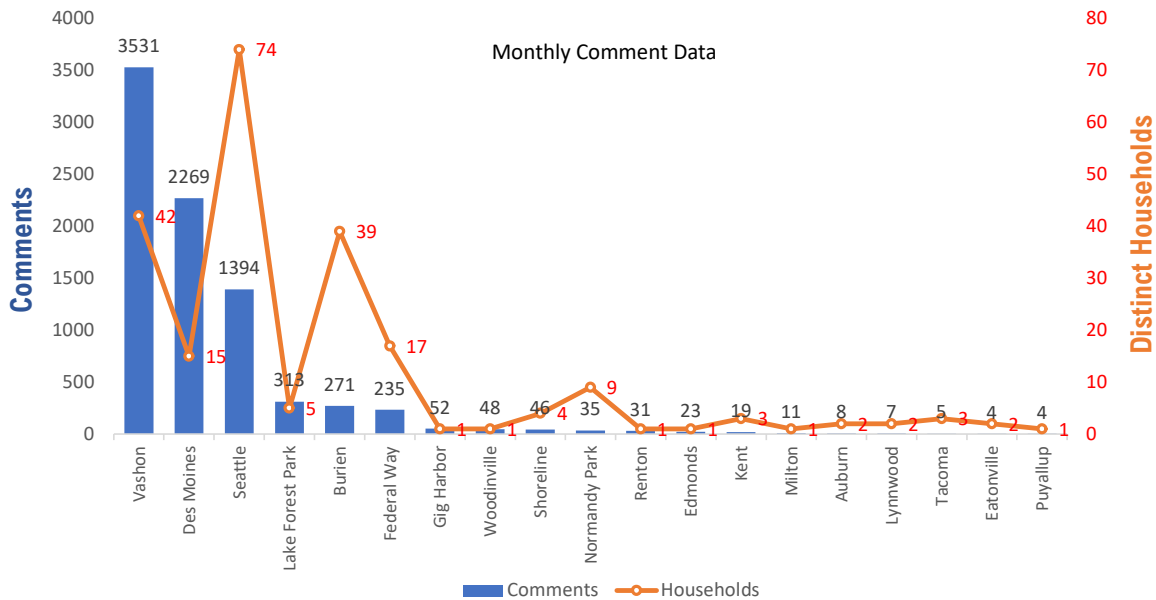

Monthly Totals & Trends

241

Distinct Households

8,336

Comments

62,856

Comments YTD

604

Distinct Households YTD

Monthly Totals & Trends: By City

CITY	COMMENTS	DISTINCT HOUSEHOLDS	AVG COMMENTS/ HOUSEHOLD
Vashon	3,531	42	84.1
Des Moines	2,269	15	151.3
Seattle	1,394	74	18.8
Lake Forest Park	313	5	62.6
Burien	271	39	6.9
Federal Way	235	17	13.8
Gig Harbor	52	1	52.0
Woodinville	48	1	48.0
Shoreline	46	4	11.5
Normandy Park	35	9	3.9
Renton	31	1	31.0
Edmonds	23	1	23.0
Kent	19	3	6.3
Milton	11	1	11.0
Auburn	8	2	4.0
Lynnwood	7	2	3.5
Tacoma	5	3	1.7
Eatonville	4	2	2.0
Puyallup	4	1	4.0
Seatac	4	3	1.3
OTHER	26	15	1.7
Totals	8,336	241	34.6