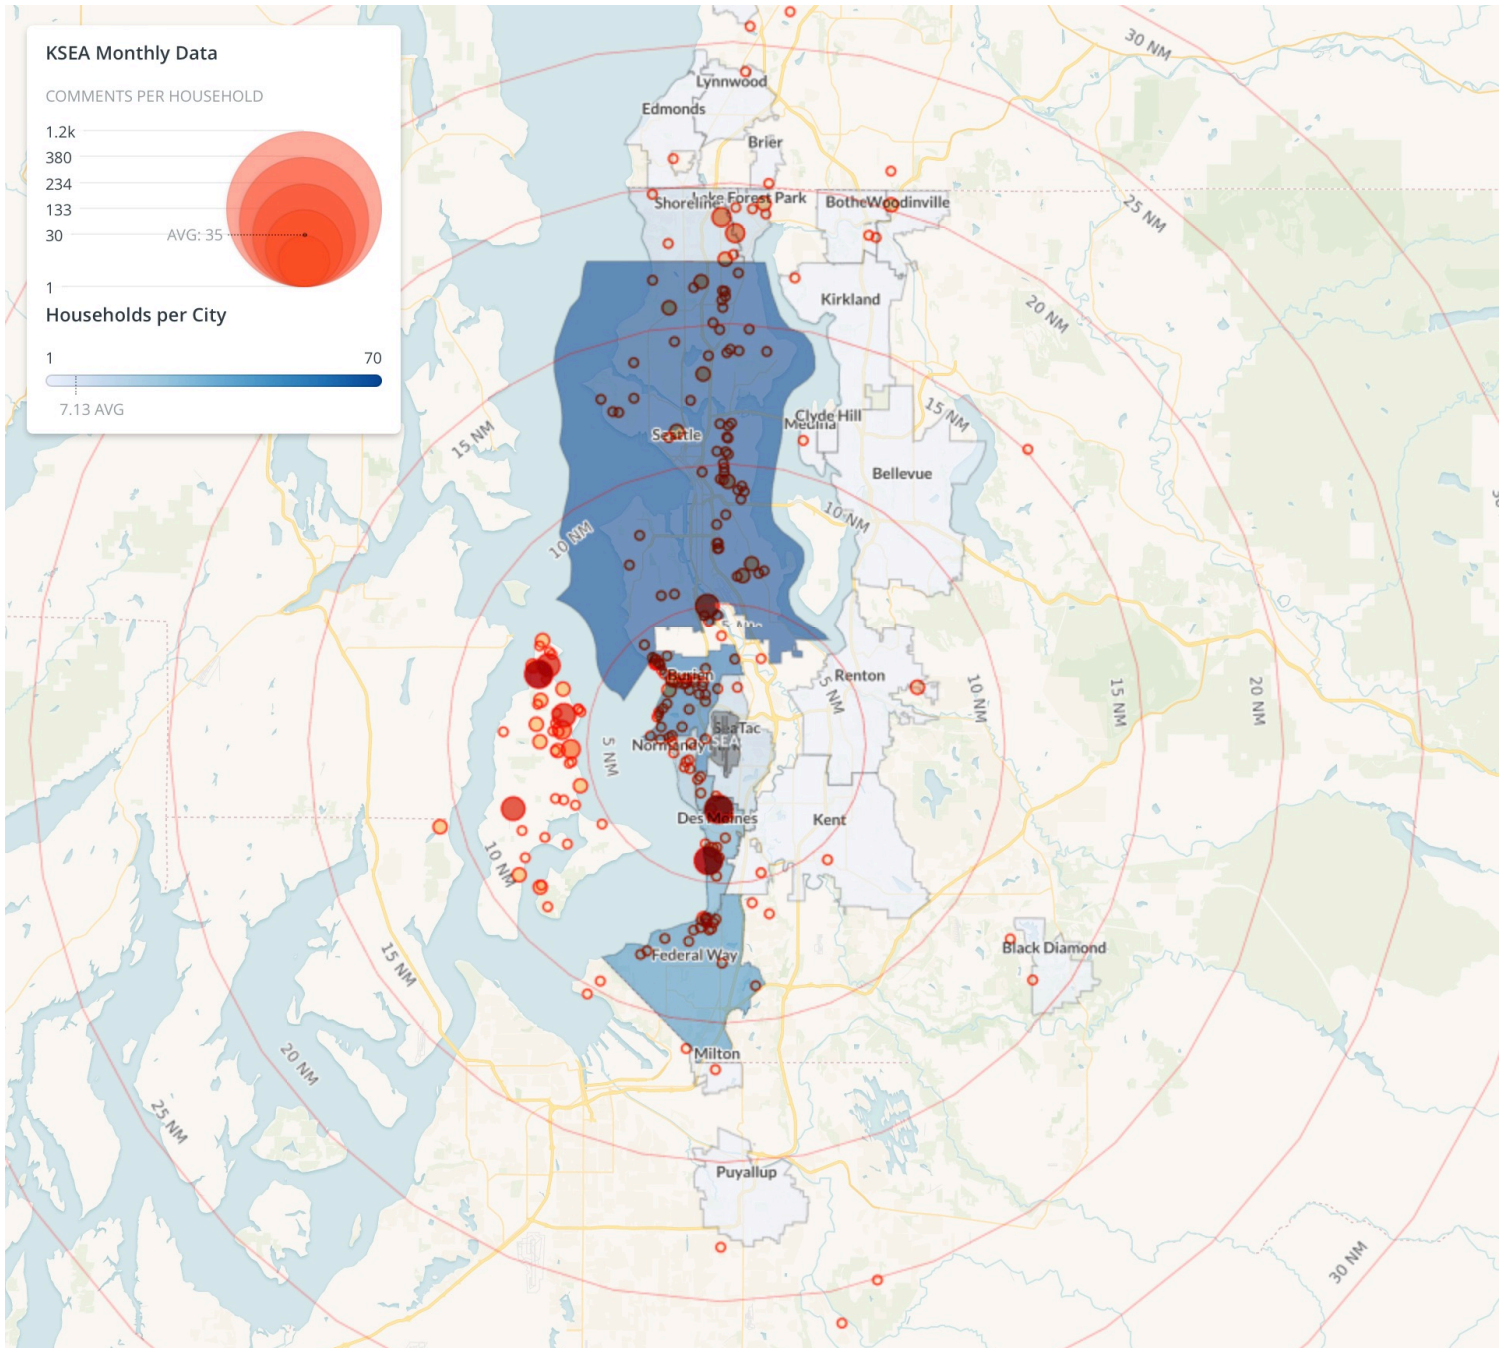

241

Distinct Households

8,336

Comments

62,856

Comments YTD

604

Distinct Households YTD

Noise Comment Map: By City

NOTES: Noise comments from households submitted without valid address information are not depicted on the map.