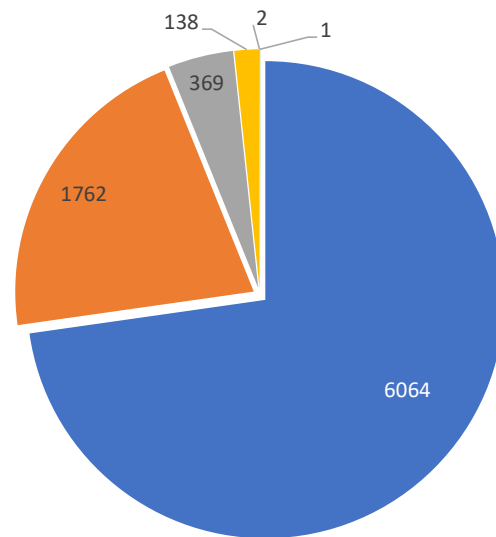

- Web App
- Mobile
- Webform
- Hotline
- PublicVue
- Manual

METHOD RECEIVED	COUNT
Web App	6064
Mobile	1762
Webform	369
Hotline	138
PublicVue	2
Manual	1