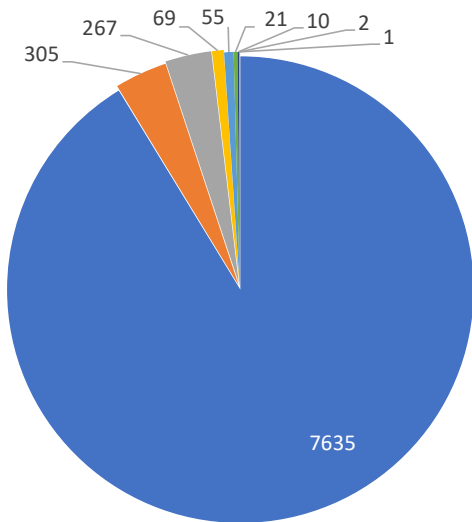

Comment Breakdown: Types & Filing Method

- Noise Annoyance
- Aircraft too low
- Increase in Flight / Noise
- Unspecified
- Aircraft deviations
- Request Sound Insulation Info
- Other
- Fuel Smell / Air Quality
- Info on Future Opts

COMMENT TYPE	COMMENTS
Noise Annoyance	7635
Aircraft too low	305
Increase in Flight / Noise	267
Unspecified	69
Aircraft deviations	55
Request Sound Insulation Info	21
Other	10
Fuel Smell / Air Quality	2
Info on Future Opts	1