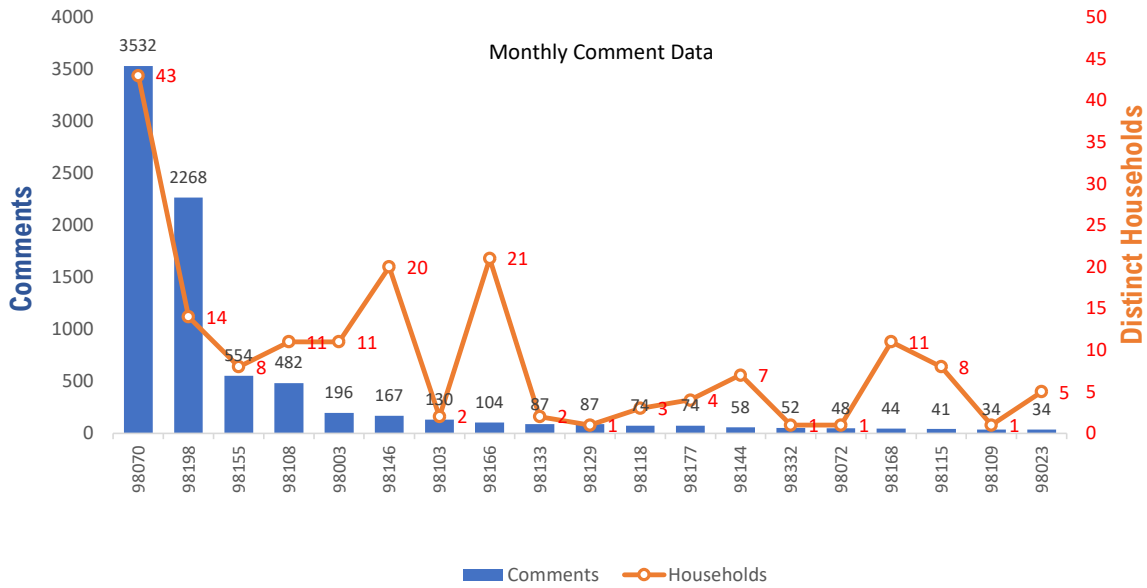

Monthly Totals & Trends

241

Distinct Households

8,336

Comments

62,856

Comments YTD

604

Distinct Households YTD

Monthly Totals & Trends: By Zip Code

ZIP CODE	COMMENTS	DISTINCT HOUSEHOLDS	AVG COMMENTS/ HOUSEHOLD
98070	3,532	43	82.1
98198	2,268	14	162.0
98003	196	11	17.8
98108	482	11	43.8
98146	167	20	8.4
98118	74	3	24.7
98155	554	8	69.3
98166	104	21	5.0
98168	44	11	4.0
98115	41	8	5.1
98023	34	5	6.8
98125	33	6	5.5
98144	58	7	8.3
98177	74	4	18.5
98072	48	1	48.0
98129	87	1	87.0
98133	87	2	43.5
98332	52	1	52.0
98103	130	2	65.0
98109	34	1	34.0
OTHER	237	61	3.9
Totals	8,336	241	34.6