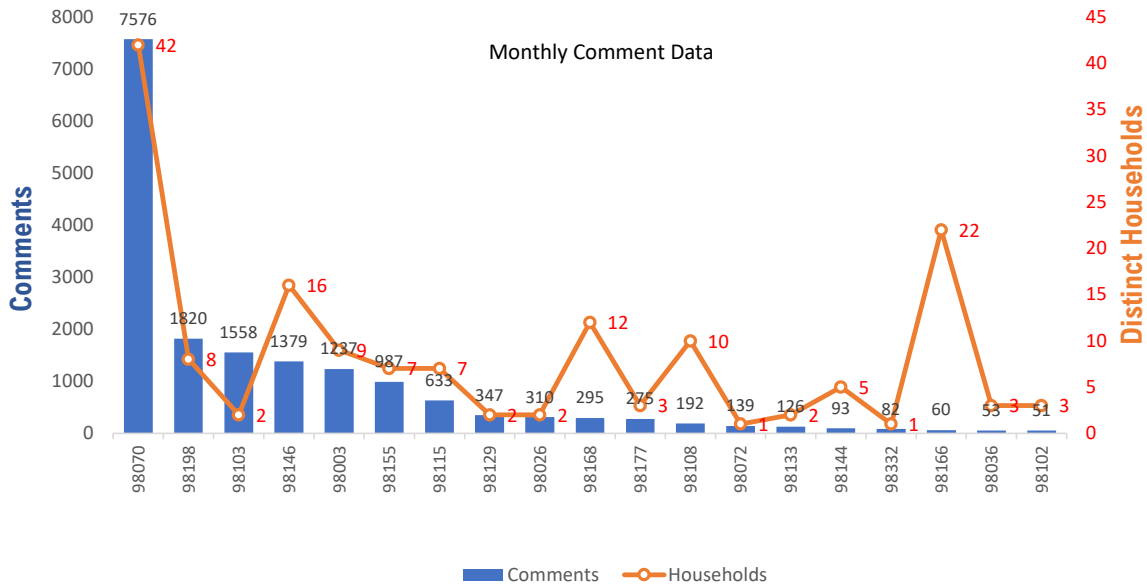

Monthly Totals & Trends

214

Distinct Households

17,502

Comments

109,810

Comments YTD

762

Distinct Households YTD

Monthly Totals & Trends: By Zip Code

ZIP CODE	COMMENTS	DISTINCT HOUSEHOLDS	AVG COMMENTS/ HOUSEHOLD
98070	7,576	42	180.4
98198	1,820	8	227.5
98003	1,237	9	137.4
98108	192	10	19.2
98146	1,379	16	86.2
98155	987	7	141.0
98166	60	22	2.7
98168	295	12	24.6
98115	633	7	90.4
98144	93	5	18.6
98177	275	3	91.7
98026	310	2	155.0
98036	53	3	17.7
98102	51	3	17.0
98072	139	1	139.0
98129	347	2	173.5
98133	126	2	63.0
98332	82	1	82.0
98103	1,558	2	779.0
98087	41	2	20.5
OTHER	248	55	4.5
Totals	17,502	214	81.8