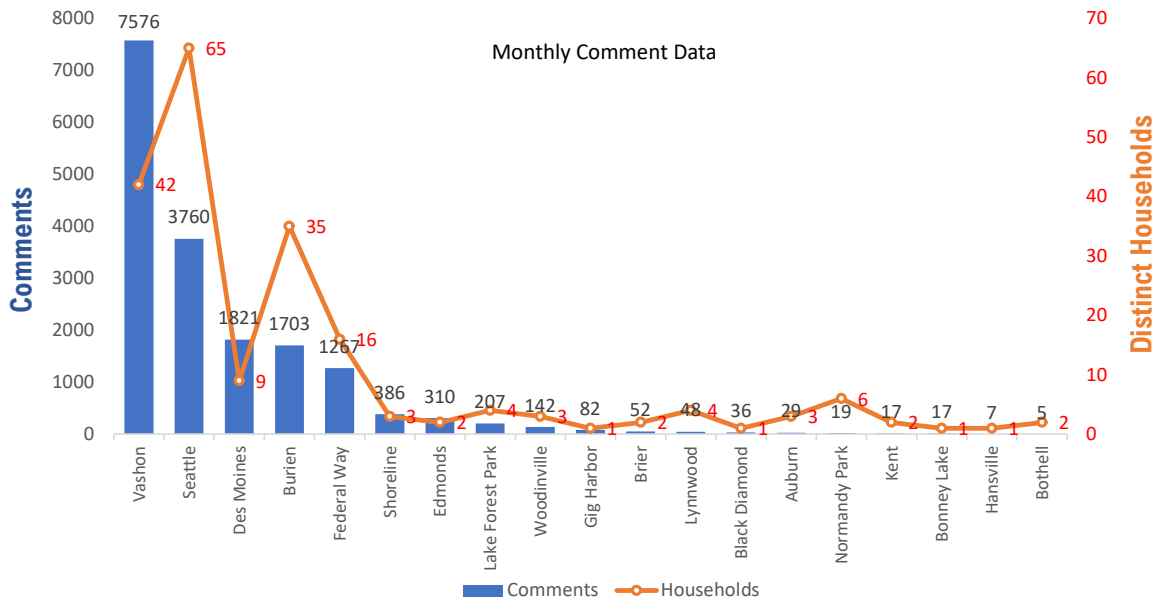

Monthly Totals & Trends

214

Distinct Households

17,502

Comments

109,810

Comments YTD

762

Distinct Households YTD

Monthly Totals & Trends: By City

CITY	COMMENTS	DISTINCT HOUSEHOLDS	AVG COMMENTS/ HOUSEHOLD
Vashon	7,576	42	180.4
Seattle	3,760	65	57.8
Des Moines	1,821	9	202.3
Burien	1,703	35	48.7
Federal Way	1,267	16	79.2
Shoreline	386	3	128.7
Edmonds	310	2	155.0
Lake Forest Park	207	4	51.8
Woodinville	142	3	47.3
Gig Harbor	82	1	82.0
Brier	52	2	26.0
Lynnwood	48	4	12.0
Black Diamond	36	1	36.0
Auburn	29	3	9.7
Normandy Park	19	6	3.2
Bonney Lake	17	1	17.0
Kent	17	2	8.5
Hansville	7	1	7.0
Bothell	5	2	2.5
SeaTac	4	4	1.0
OTHER	14	8	1.8
Totals	17,502	214	81.8