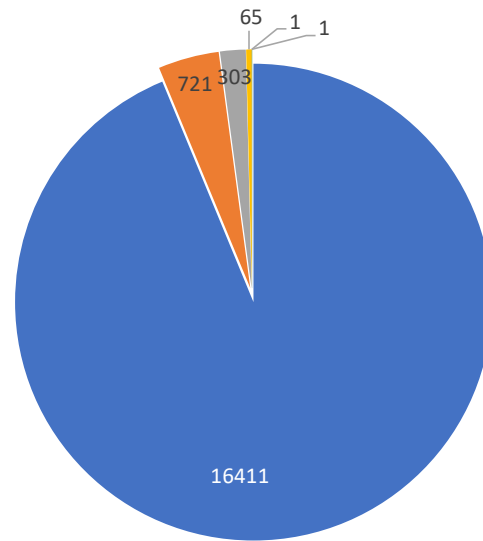

- Web App
- Mobile
- Webform
- Hotline
- Manual
- PublicVue

METHOD RECEIVED	COUNT
Web App	16411
Mobile	721
Webform	303
Hotline	65
Manual	1
PublicVue	1