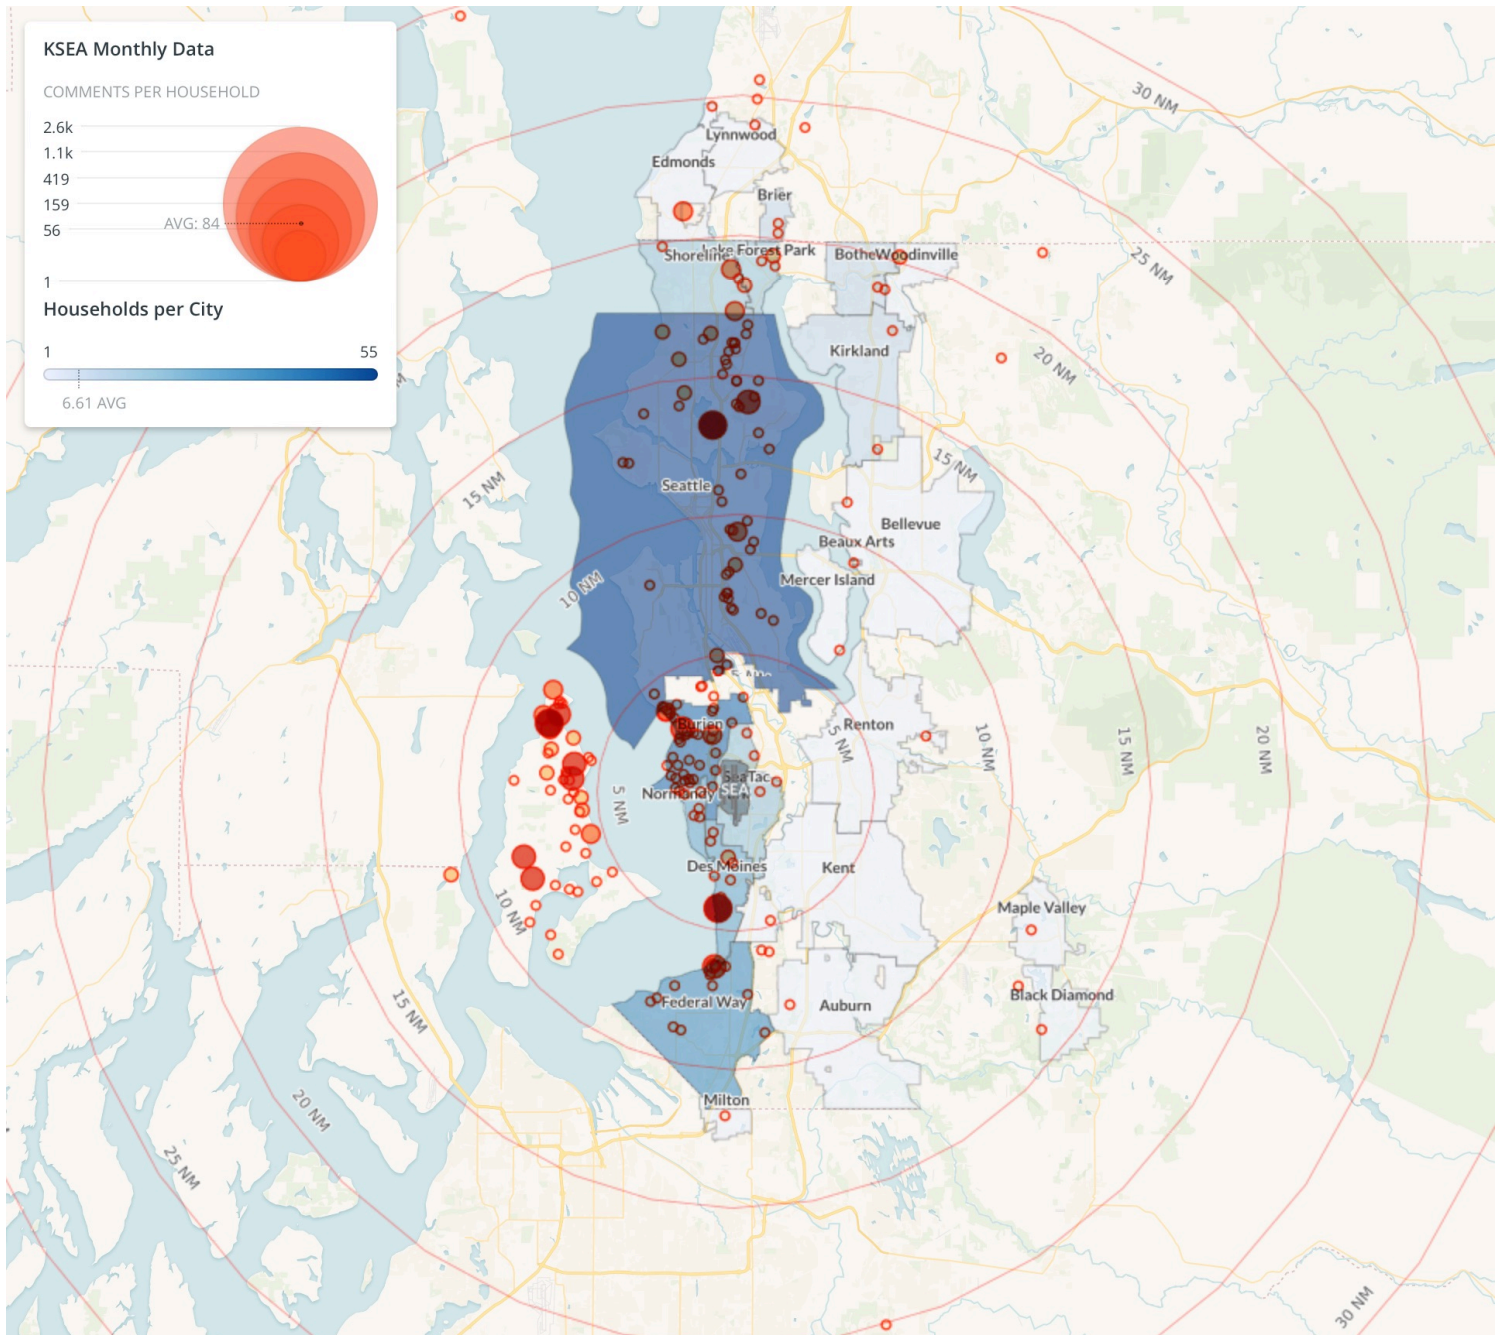

214

Distinct Households

17,502

Comments

109,810

Comments YTD

762

Distinct Households YTD

Noise Comment Map: By City

NOTES: Noise comments from households submitted without valid address information are not depicted on the map.