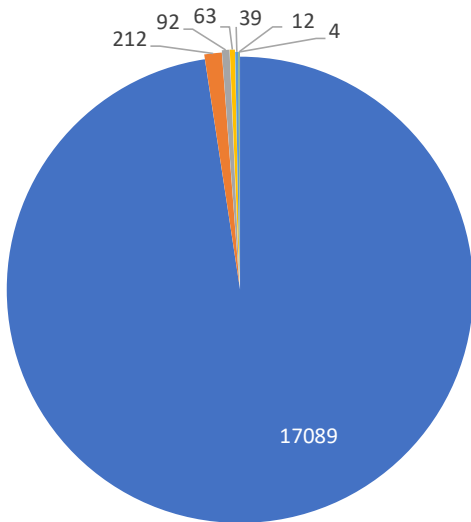

Comment Breakdown: Types & Filing Method

- Noise Annoyance
- Increase in Flight / Noise
- Aircraft too low
- Aircraft deviations
- Unspecified
- Request Sound Insulation Info
- Other

COMMENT TYPE	COMMENTS
Noise Annoyance	17089
Increase in Flight / Noise	212
Aircraft too low	92
Aircraft deviations	63
Unspecified	39
Request Sound Insulation Info	12
Other	4