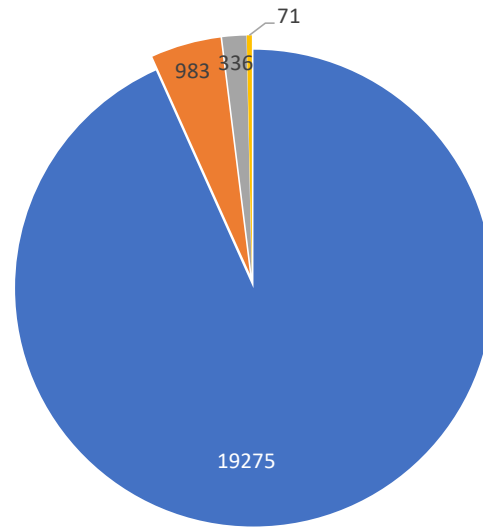

- Web App
- Mobile
- Webform
- Hotline

METHOD RECEIVED	COUNT
Web App	19275
Mobile	983
Webform	336
Hotline	71