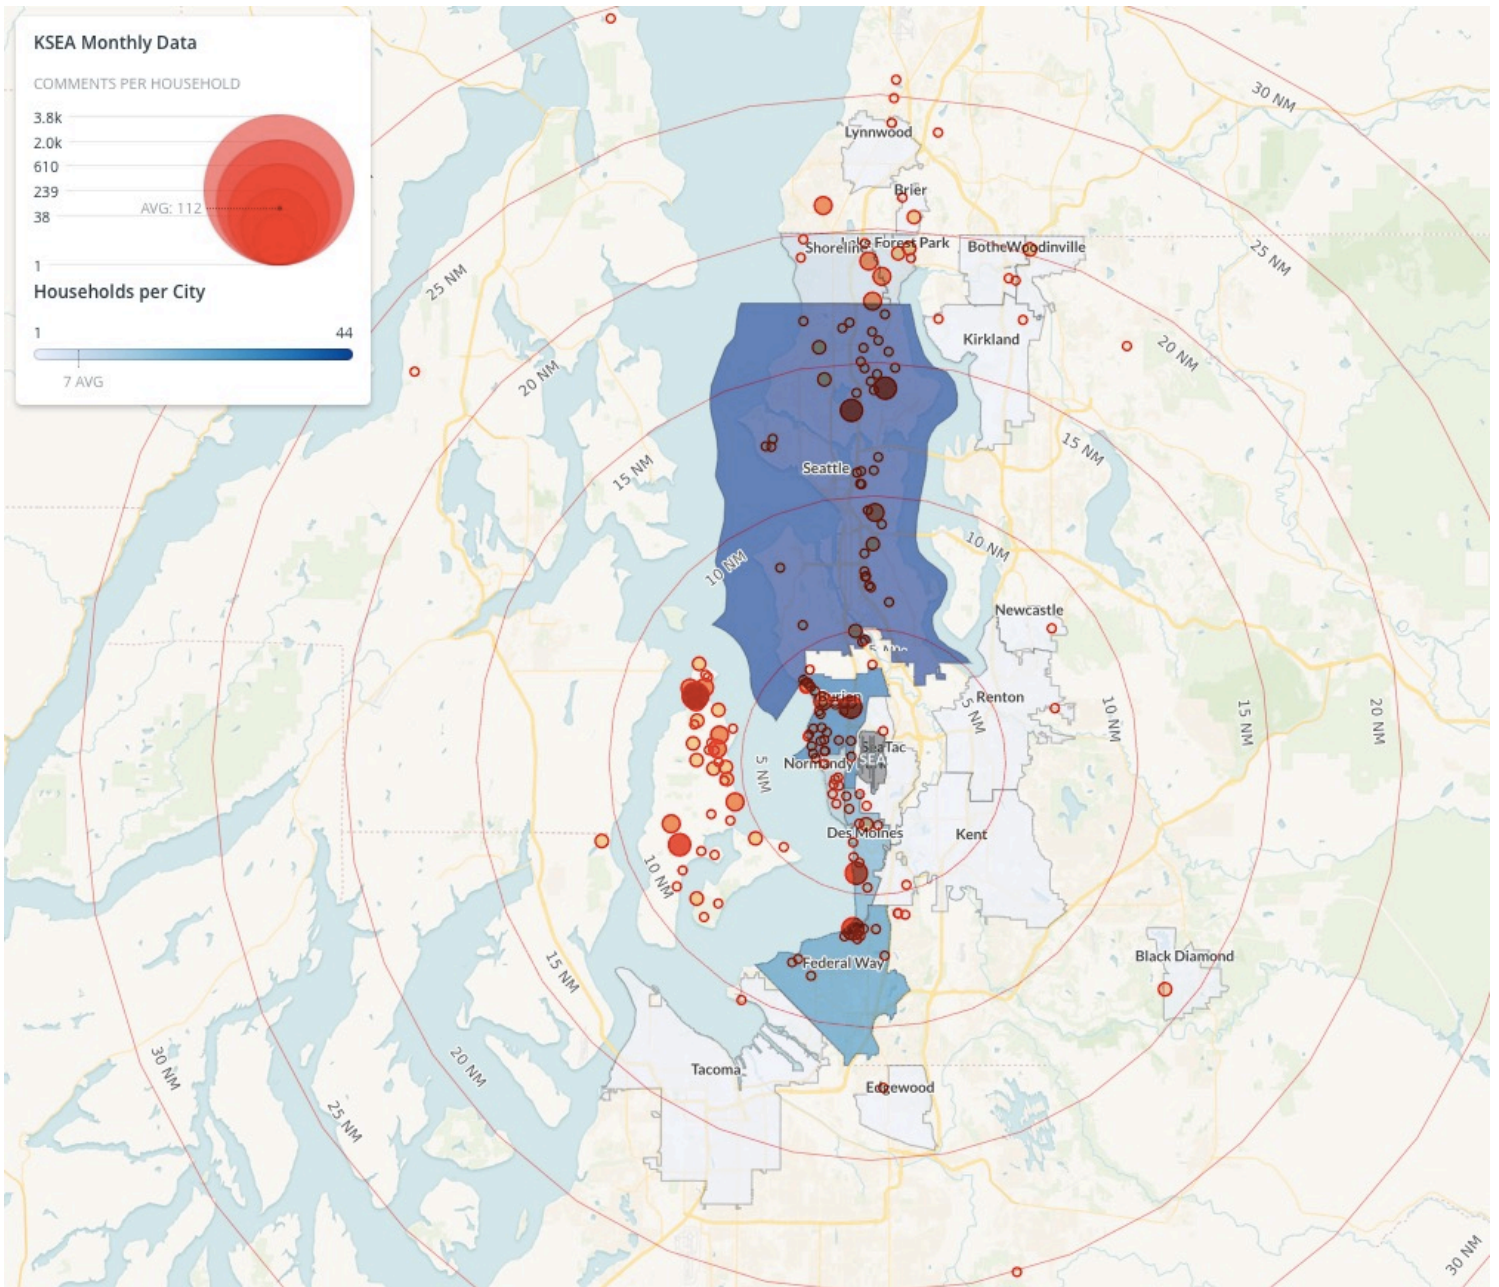

188

Distinct Households

20,665

Comments

130,475

Comments YTD

796

Distinct Households YTD

Noise Comment Map: By City

NOTES: Noise comments from households submitted without valid address information are not depicted on the map.