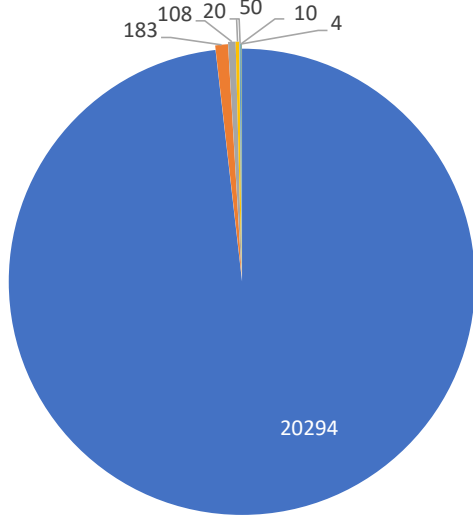

Comment Breakdown: Types & Filing Method

- Noise Annoyance
- Increase in Flight / Noise
- Aircraft too low
- Unspecified
- Aircraft deviations
- Request Sound Insulation Info
- Other

COMMENT TYPE	COMMENTS
Noise Annoyance	20294
Increase in Flight / Noise	183
Aircraft too low	108
Unspecified	50
Aircraft deviations	20
Request Sound Insulation Info	10
Other	4