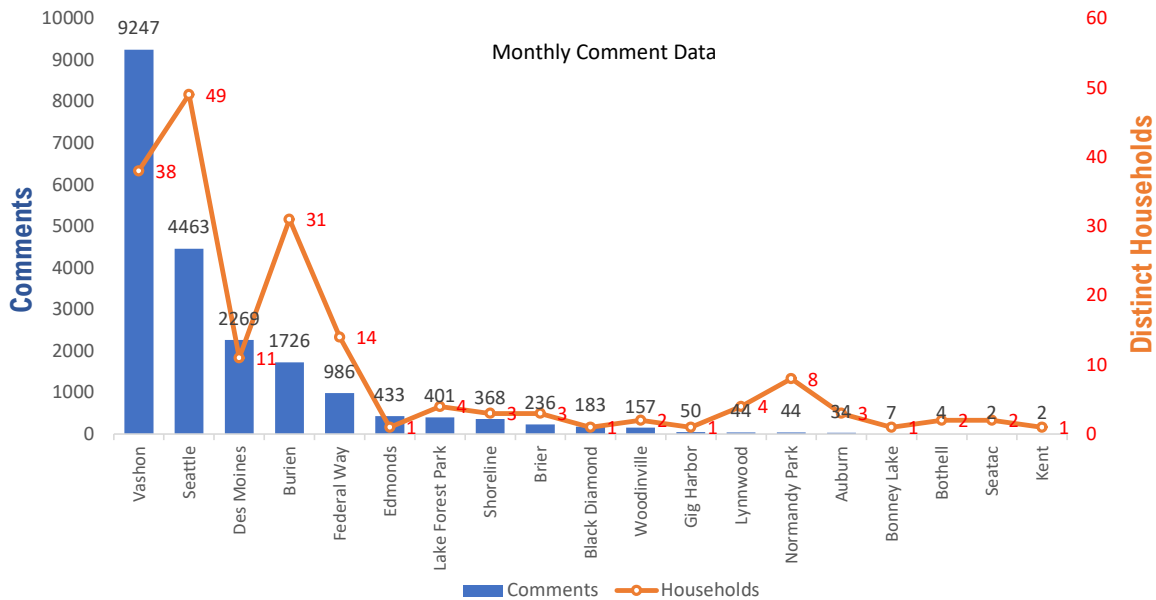

Monthly Totals & Trends

188

Distinct Households

20,665

Comments

130,475

Comments YTD

796

Distinct Households YTD

Monthly Totals & Trends: By City

CITY	COMMENTS	DISTINCT HOUSEHOLDS	AVG COMMENTS/ HOUSEHOLD
Vashon	9,247	38	243.3
Seattle	4,463	49	91.1
Des Moines	2,269	11	206.3
Burien	1,726	31	55.7
Federal Way	986	14	70.4
Edmonds	433	1	433.0
Lake Forest Park	401	4	100.3
Shoreline	368	3	122.7
Brier	236	3	78.7
Black Diamond	183	1	183.0
Woodinville	157	2	78.5
Gig Harbor	50	1	50.0
Lynnwood	44	4	11.0
Normandy Park	44	8	5.5
Auburn	34	3	11.3
Bonney Lake	7	1	7.0
Bothell	4	2	2.0
Seatac	2	2	1.0
Kirkland	2	2	1.0
Kent	2	1	2.0
OTHER	7	7	1.0
Totals	20,665	188	109.9