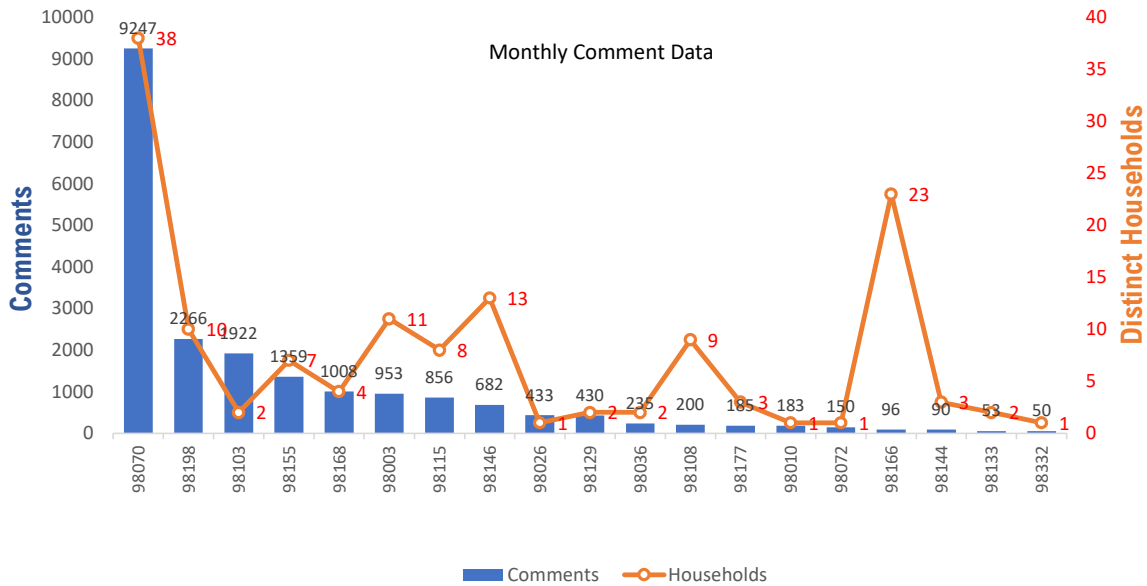

Monthly Totals & Trends

188

Distinct Households

20,665

Comments

130,475

Comments YTD

796

Distinct Households YTD

Monthly Totals & Trends: By Zip Code

ZIP CODE	COMMENTS	DISTINCT HOUSEHOLDS	AVG COMMENTS/ HOUSEHOLD
98070	9,247	38	243.3
98198	2,266	10	226.6
98003	953	11	86.6
98108	200	9	22.2
98146	682	13	52.5
98155	1,359	7	194.1
98166	96	23	4.2
98168	1,008	4	252.0
98115	856	8	107.0
98125	44	5	8.8
98144	90	3	30.0
98177	185	3	61.7
98026	433	1	433.0
98036	235	2	117.5
98072	150	1	150.0
98129	430	2	215.0
98133	53	2	26.5
98332	50	1	50.0
98010	183	1	183.0
98103	1,922	2	961.0
OTHER	223	42	5.3
Totals	20,665	188	109.9