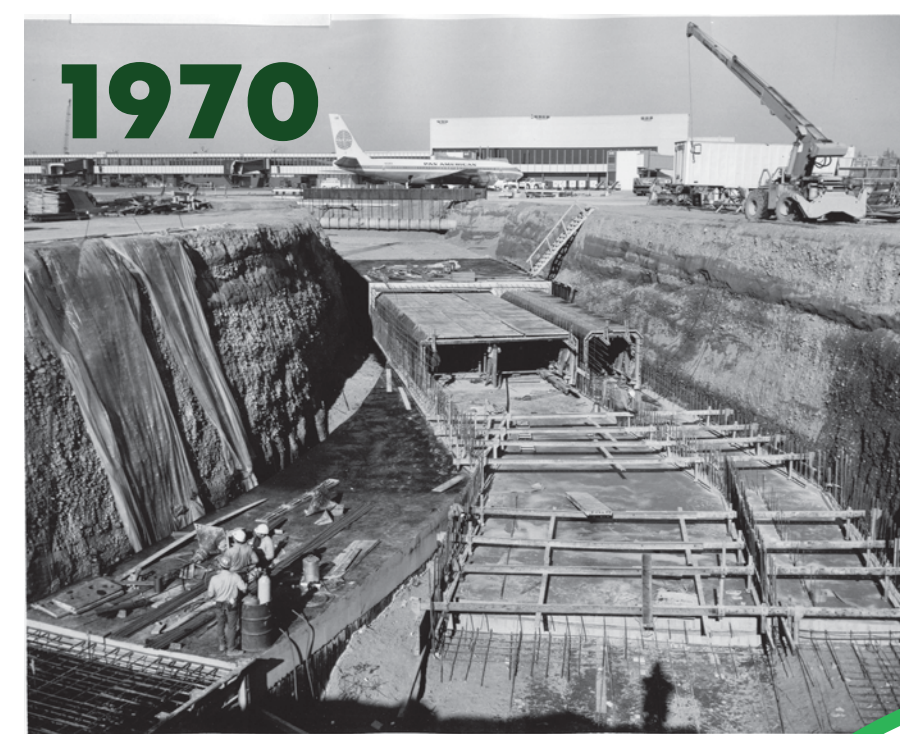

Opening Day, July 9, 1949

Opening Day, July 9, 1949

THEN & NOW
Passenger Experience

SEA Seattle-Tacoma
International
Airport
Operated by the Port of Seattle

1965

2018

1944

1945

1970

1972

2023

2023

THEN & NOW
The Terminal

SEA Seattle-Tacoma
International
Airport
Operated by the Port of Seattle