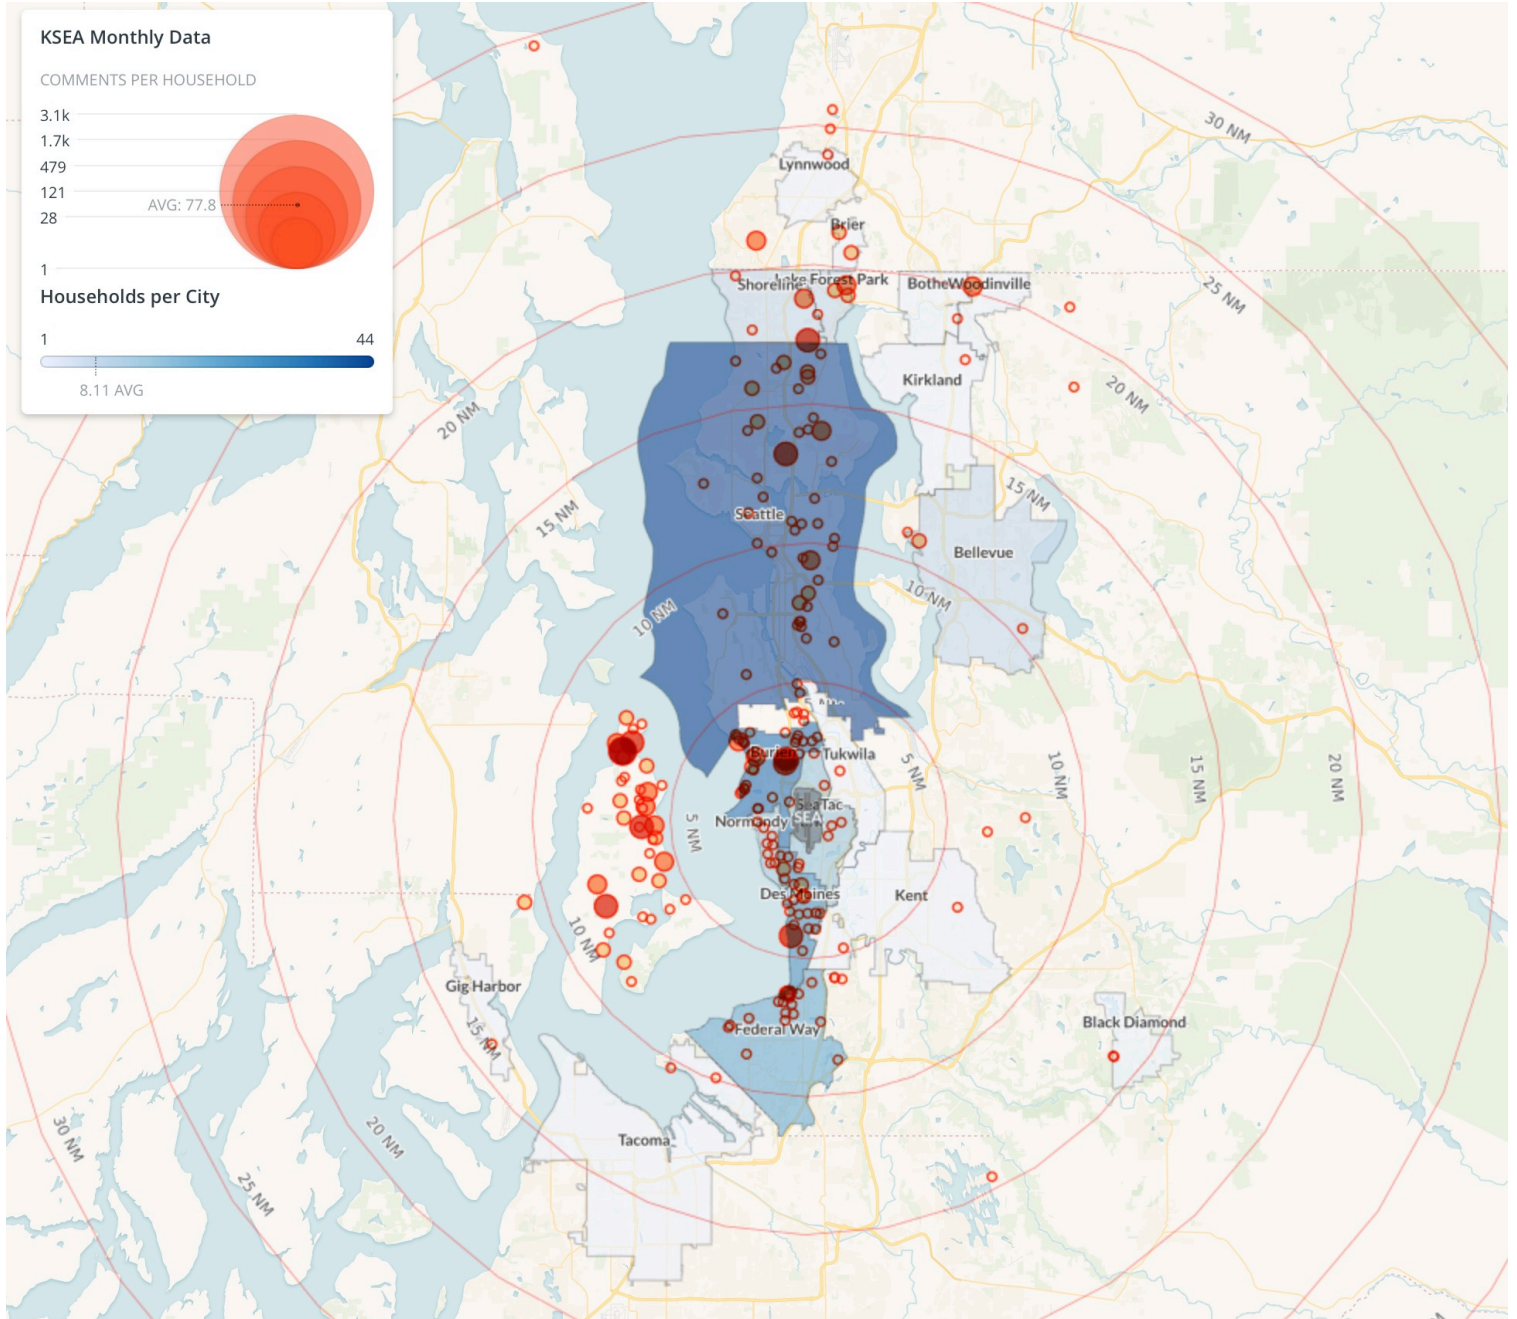

214

Distinct Households

16,557

Comments

34,114

Comments YTD

307

Distinct Households YTD

Noise Comment Map: By City

NOTES: Noise comments from households submitted without valid address information are not depicted on the map.