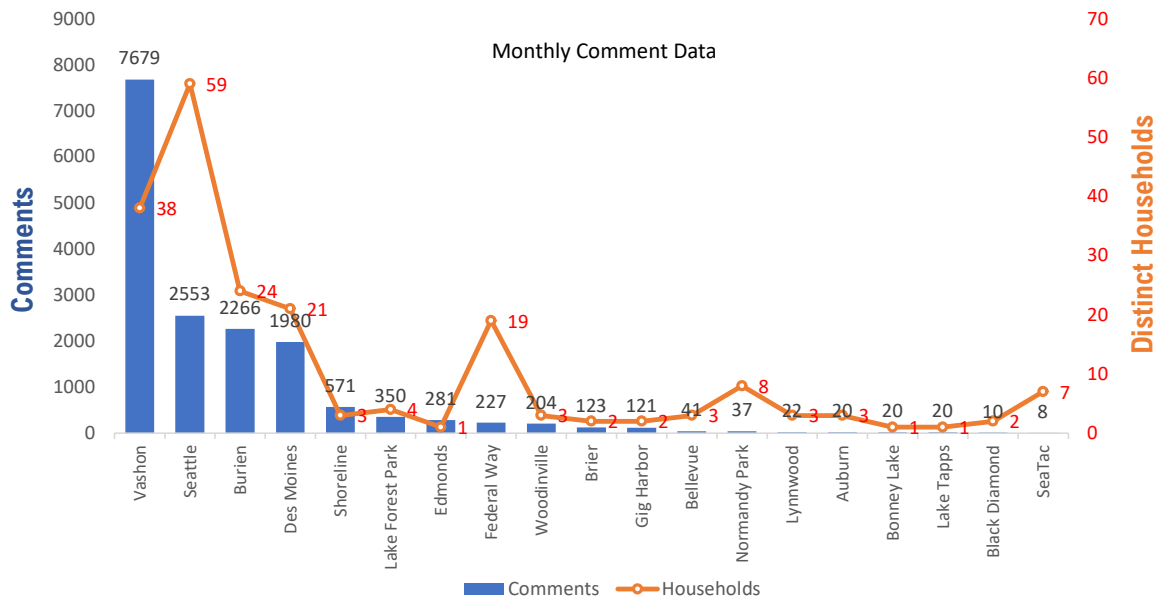

Monthly Totals & Trends

214

Distinct Households

16,557

Comments

34,114

Comments YTD

307

Distinct Households YTD

Monthly Totals & Trends: By City

CITY	COMMENTS	DISTINCT HOUSEHOLDS	AVG COMMENTS/HOUSEHOLD
Vashon	7,679	38	202.1
Seattle	2,553	59	43.3
Burien	2,266	24	94.4
Des Moines	1,980	21	94.3
Shoreline	571	3	190.3
Lake Forest Park	350	4	87.5
Edmonds	281	1	281.0
Federal Way	227	19	11.9
Woodinville	204	3	68.0
Brier	123	2	61.5
Gig Harbor	121	2	60.5
Bellevue	41	3	13.7
Normandy Park	37	8	4.6
Lynnwood	22	3	7.3
Bonney Lake	20	1	20.0
Lake Tapps	20	1	20.0
Auburn	20	3	6.7
Black Diamond	10	2	5.0
SeaTac	8	7	1.1
Bothell	7	1	7.0
OTHER	17	9	1.9
Totals	16,557	214	77.4