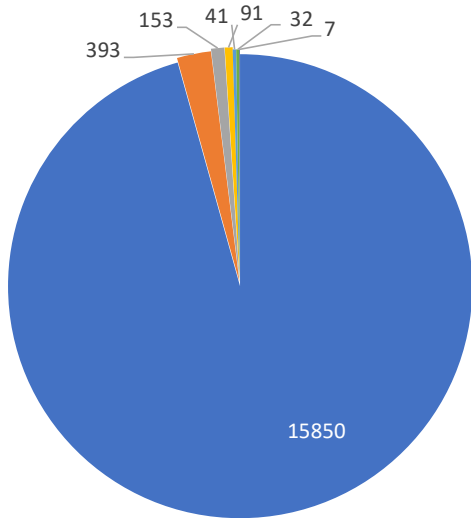

Comment Breakdown: Types & Filing Method

- Noise Annoyance
- Increase in Flight / Noise
- Aircraft too low
- Aircraft deviations
- Unspecified
- Request Sound Insulation Info
- Other

COMMENT TYPE	COMMENTS
Noise Annoyance	15850
Increase in Flight / Noise	393
Aircraft too low	153
Aircraft deviations	91
Unspecified	41
Request Sound Insulation Info	32
Other	7