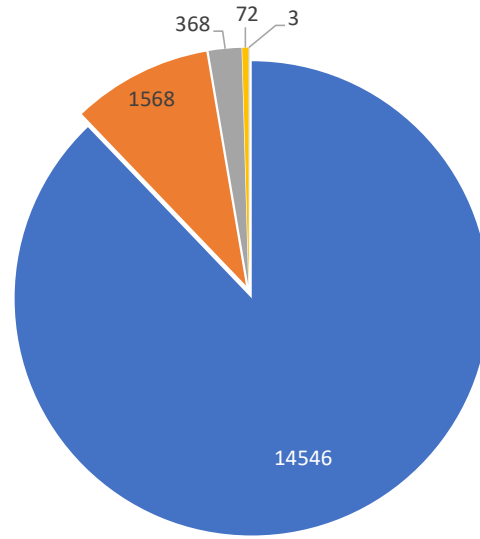

- Web App
- Mobile
- Webform
- Hotline
- MobileVue

METHOD RECEIVED	COUNT
Web App	14546
Mobile	1568
Webform	368
Hotline	72
MobileVue	3