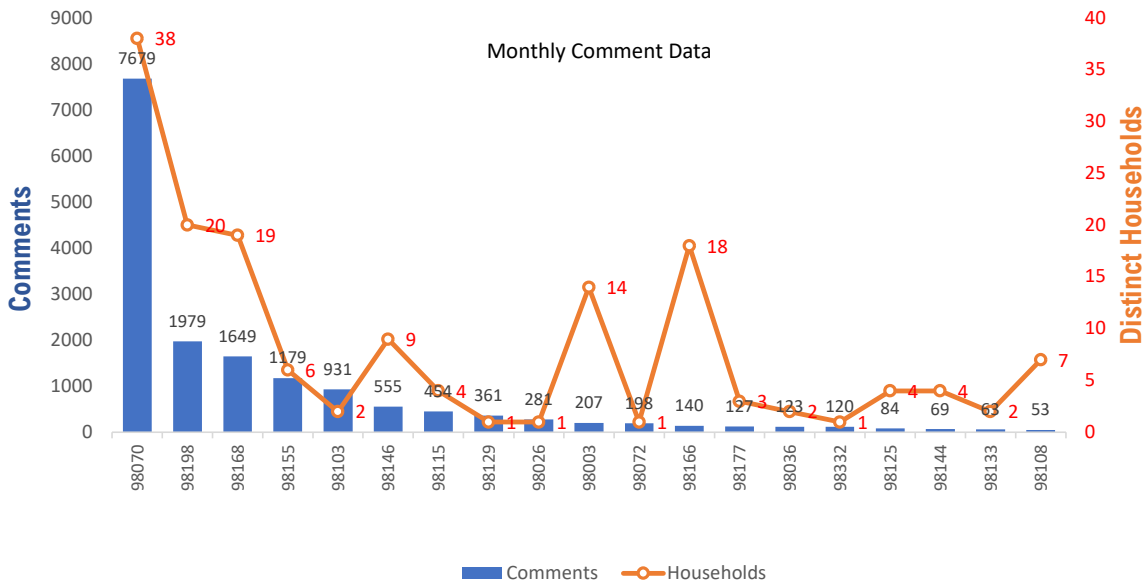

Monthly Totals & Trends

214

Distinct Households

16,557

Comments

34,114

Comments YTD

307

Distinct Households YTD

Monthly Totals & Trends: By Zip Code

ZIP CODE	COMMENTS	DISTINCT HOUSEHOLDS	AVG COMMENTS/ HOUSEHOLD
98070	7,679	38	202.1
98198	1,979	20	99.0
98003	207	14	14.8
98108	53	7	7.6
98146	555	9	61.7
98155	1,179	6	196.5
98166	140	18	7.8
98168	1,649	19	86.8
98115	454	4	113.5
98125	84	4	21.0
98144	69	4	17.3
98177	127	3	42.3
98026	281	1	281.0
98036	123	2	61.5
98072	198	1	198.0
98129	361	1	361.0
98133	63	2	31.5
98332	120	1	120.0
98103	931	2	465.5
98101	49	1	49.0
OTHER	256	57	4.5
Totals	16,557	214	77.4