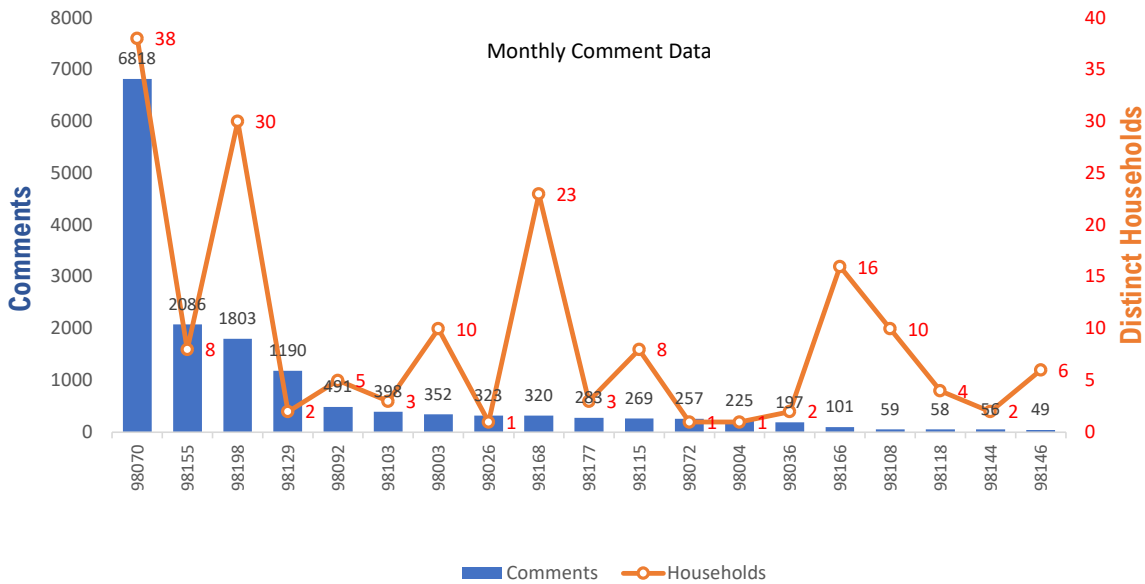

Monthly Totals & Trends

235

Distinct Households

15,745

Comments

80,598

Comments YTD

526

Distinct Households YTD

Monthly Totals & Trends: By Zip Code

ZIP CODE	COMMENTS	DISTINCT HOUSEHOLDS	AVG COMMENTS/HOUSEHOLD
98070	6,818	38	179.4
98155	2,086	8	260.8
98198	1,803	30	60.1
98129	1,190	2	595.0
98092	491	5	98.2
98103	398	3	132.7
98003	352	10	35.2
98026	323	1	323.0
98168	320	23	13.9
98177	283	3	94.3
98115	269	8	33.6
98072	257	1	257.0
98004	225	1	225.0
98036	197	2	98.5
98166	101	16	6.3
98108	59	10	5.9
98118	58	4	14.5
98144	56	2	28.0
98146	49	6	8.2
98133	48	2	24.0
OTHER	362	60	6.0
Totals	15,745	235	67.0