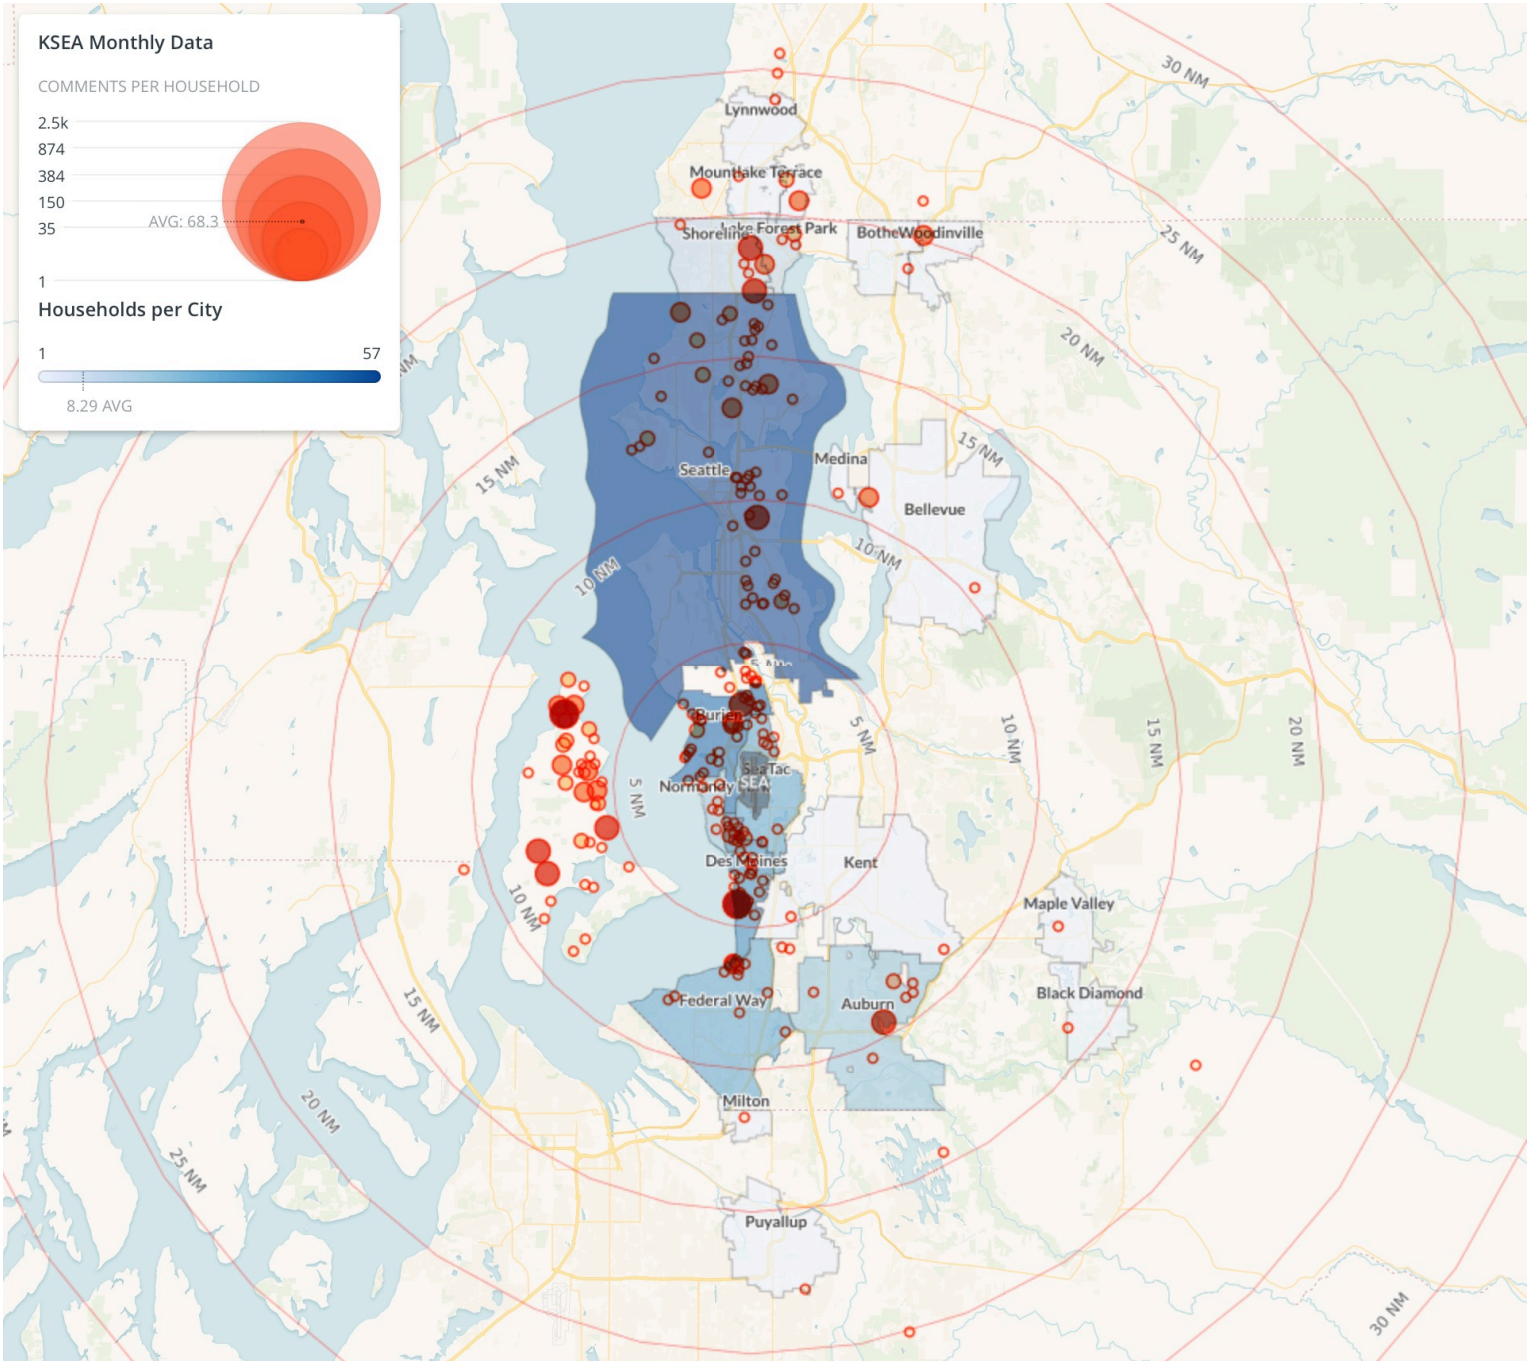

235

Distinct Households

15,745

Comments

80,598

Comments YTD

526

Distinct Households YTD

Noise Comment Map: By City

NOTES: Noise comments from households submitted without valid address information are not depicted on the map.