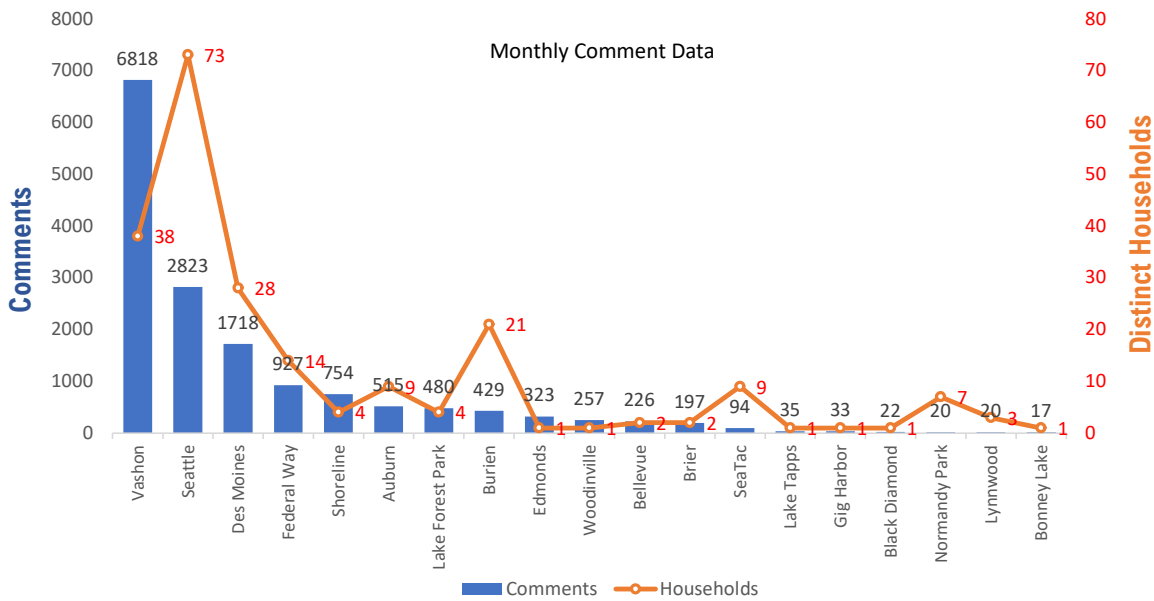

Monthly Totals & Trends

235

Distinct Households

15,745

Comments

80,598

Comments YTD

526

Distinct Households YTD

Monthly Totals & Trends: By City

CITY	COMMENTS	DISTINCT HOUSEHOLDS	AVG COMMENTS/ HOUSEHOLD
Vashon	6,818	38	179.4
Seattle	2,823	73	38.7
Des Moines	1,718	28	61.4
Federal Way	927	14	66.2
Shoreline	754	4	188.5
Auburn	515	9	57.2
Lake Forest Park	480	4	120.0
Burien	429	21	20.4
Edmonds	323	1	323.0
Woodinville	257	1	257.0
Bellevue	226	2	113.0
Brier	197	2	98.5
SeaTac	94	9	10.4
Lake Tapps	35	1	35.0
Gig Harbor	33	1	33.0
Black Diamond	22	1	22.0
Lynnwood	20	3	6.7
Normandy Park	20	7	2.9
Bonney Lake	17	1	17.0
Kent	12	2	6.0
OTHER	25	13	1.9
Totals	15,745	235	67.0