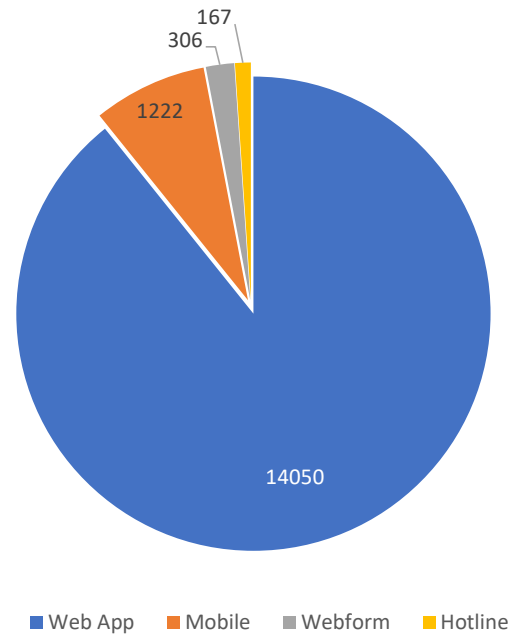

Comment Breakdown: Types & Filing Method

COMMENT TYPE	COMMENTS
Noise Annoyance	15200
Aircraft too low	195
Increase in Flight / Noise	119
Request Part 150 Noise Study Update Info	89
Unspecified	76
Request Sound Insulation Info	39
Aircraft deviations	24
Other	8

METHOD RECEIVED	COUNT
Web App	14050
Mobile	1222
Webform	306
Hotline	167