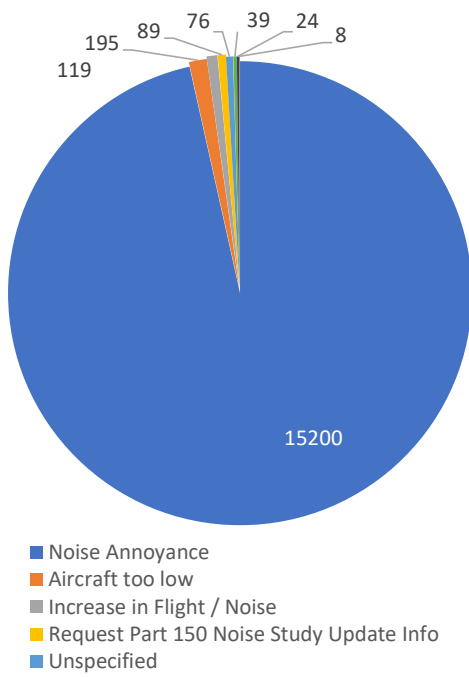

Comment Breakdown: Types & Filing Method

COMMENT TYPE	COMMENTS
Noise Annoyance	15200
Aircraft too low	195
Increase in Flight / Noise	119
Request Part 150 Noise Study Update Info	89
Unspecified	76
Request Sound Insulation Info	39
Aircraft deviations	24
Other	8

METHOD RECEIVED	COUNT
Web App	14050
Mobile	1222
Webform	306
Hotline	167