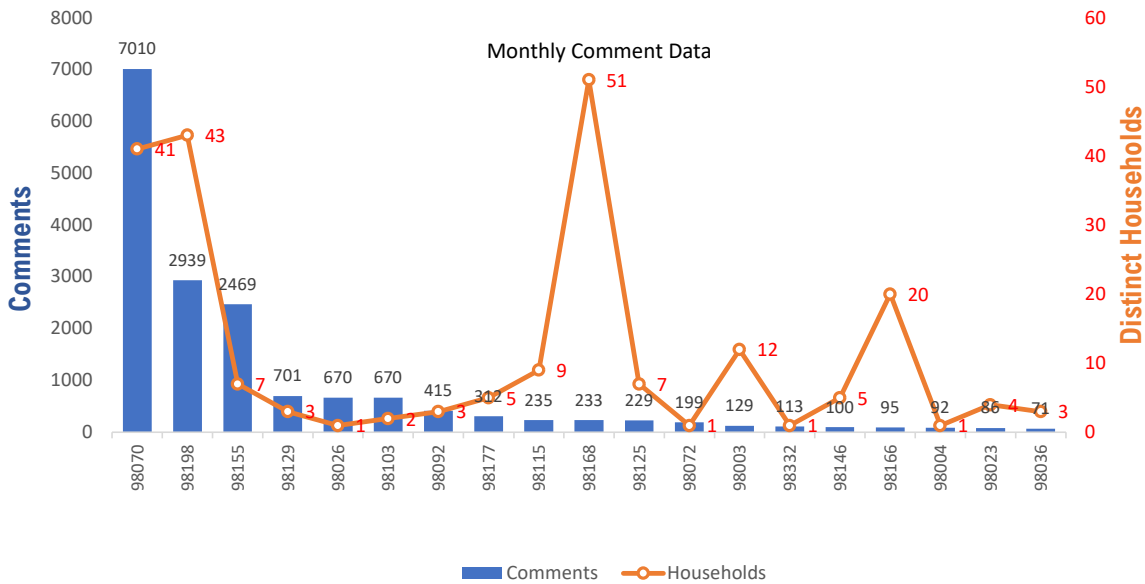

Monthly Totals & Trends

298

Distinct Households

17,176

Comments

97,774

Comments YTD

662

Distinct Households YTD

Monthly Totals & Trends: By Zip Code

| ZIP CODE | COMMENTS | DISTINCT HOUSEHOLDS | AVG COMMENTS/HOUSEHOLD |
|---------------|---------------|---------------------|------------------------|
| 98070 | 7,010 | 41 | 171.0 |
| 98198 | 2,939 | 43 | 68.3 |
| 98155 | 2,469 | 7 | 352.7 |
| 98129 | 701 | 3 | 233.7 |
| 98026 | 670 | 1 | 670.0 |
| 98103 | 670 | 2 | 335.0 |
| 98092 | 415 | 3 | 138.3 |
| 98177 | 312 | 5 | 62.4 |
| 98115 | 235 | 9 | 26.1 |
| 98168 | 233 | 51 | 4.6 |
| 98125 | 229 | 7 | 32.7 |
| 98072 | 199 | 1 | 199.0 |
| 98003 | 129 | 12 | 10.8 |
| 98332 | 113 | 1 | 113.0 |
| 98146 | 100 | 5 | 20.0 |
| 98166 | 95 | 20 | 4.8 |
| 98004 | 92 | 1 | 92.0 |
| 98023 | 86 | 4 | 21.5 |
| 98036 | 71 | 3 | 23.7 |
| 98108 | 46 | 7 | 6.6 |
| OTHER | 362 | 72 | 5.0 |
| Totals | 17,176 | 298 | 57.6 |