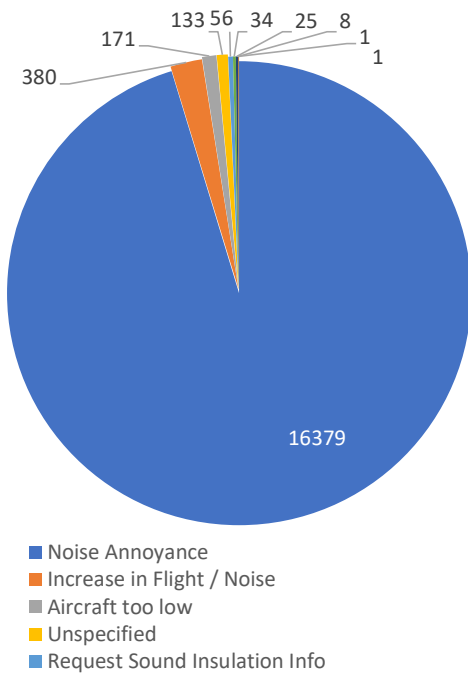

Comment Breakdown: Types & Filing Method

COMMENT TYPE	COMMENTS
Noise Annoyance	16379
Increase in Flight / Noise	380
Aircraft too low	171
Unspecified	133
Request Sound Insulation Info	56
Other	34
Aircraft deviations	25
Request Part 150 Noise Study Update Info	8
Insulation Issue	1
Flight Track Map Request	1

METHOD RECEIVED	COUNT
Web App	15570
Mobile	1214
Webform	196
Hotline	193
PublicVue	3