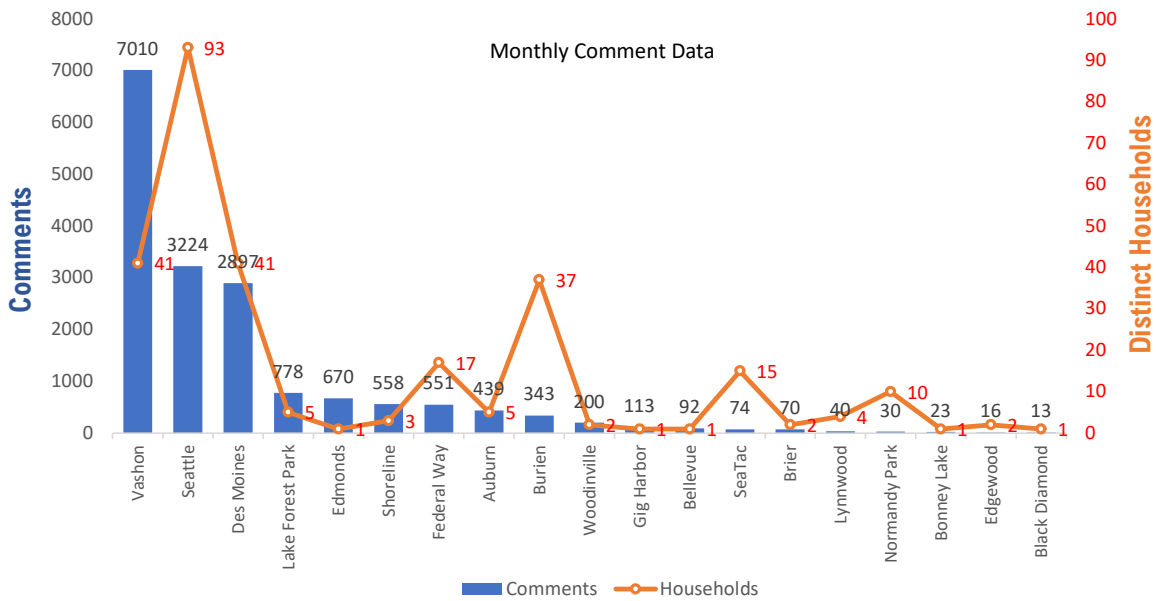

Monthly Totals & Trends

298

Distinct Households

17,176

Comments

97,774

Comments YTD

662

Distinct Households YTD

Monthly Totals & Trends: By City

| CITY | COMMENTS | DISTINCT HOUSEHOLDS | AVG COMMENTS/ HOUSEHOLD |
|------------------|---------------|---------------------|-------------------------|
| Vashon | 7,010 | 41 | 171.0 |
| Seattle | 3,224 | 93 | 34.7 |
| Des Moines | 2,897 | 41 | 70.7 |
| Lake Forest Park | 778 | 5 | 155.6 |
| Edmonds | 670 | 1 | 670.0 |
| Shoreline | 558 | 3 | 186.0 |
| Federal Way | 551 | 17 | 32.4 |
| Auburn | 439 | 5 | 87.8 |
| Burien | 343 | 37 | 9.3 |
| Woodinville | 200 | 2 | 100.0 |
| Gig Harbor | 113 | 1 | 113.0 |
| Bellevue | 92 | 1 | 92.0 |
| SeaTac | 74 | 15 | 4.9 |
| Brier | 70 | 2 | 35.0 |
| Lynnwood | 40 | 4 | 10.0 |
| Normandy Park | 30 | 10 | 3.0 |
| Bonney Lake | 23 | 1 | 23.0 |
| Edgewood | 16 | 2 | 8.0 |
| Black Diamond | 13 | 1 | 13.0 |
| Kent | 9 | 4 | 2.3 |
| OTHER | 26 | 12 | 2.2 |
| Totals | 17,176 | 298 | 57.6 |