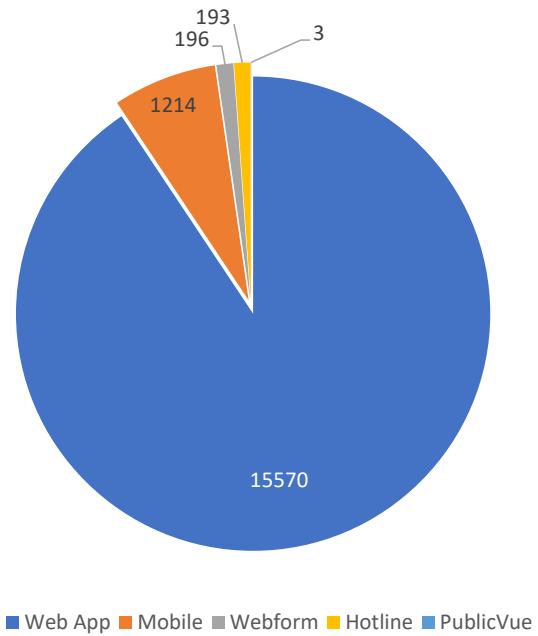

Comment Breakdown: Types & Filing Method

COMMENT TYPE	COMMENTS
Noise Annoyance	16379
Increase in Flight / Noise	380
Aircraft too low	171
Unspecified	133
Request Sound Insulation Info	56
Other	34
Aircraft deviations	25
Request Part 150 Noise Study Update Info	8
Insulation Issue	1
Flight Track Map Request	1

METHOD RECEIVED	COUNT
Web App	15570
Mobile	1214
Webform	196
Hotline	193
PublicVue	3