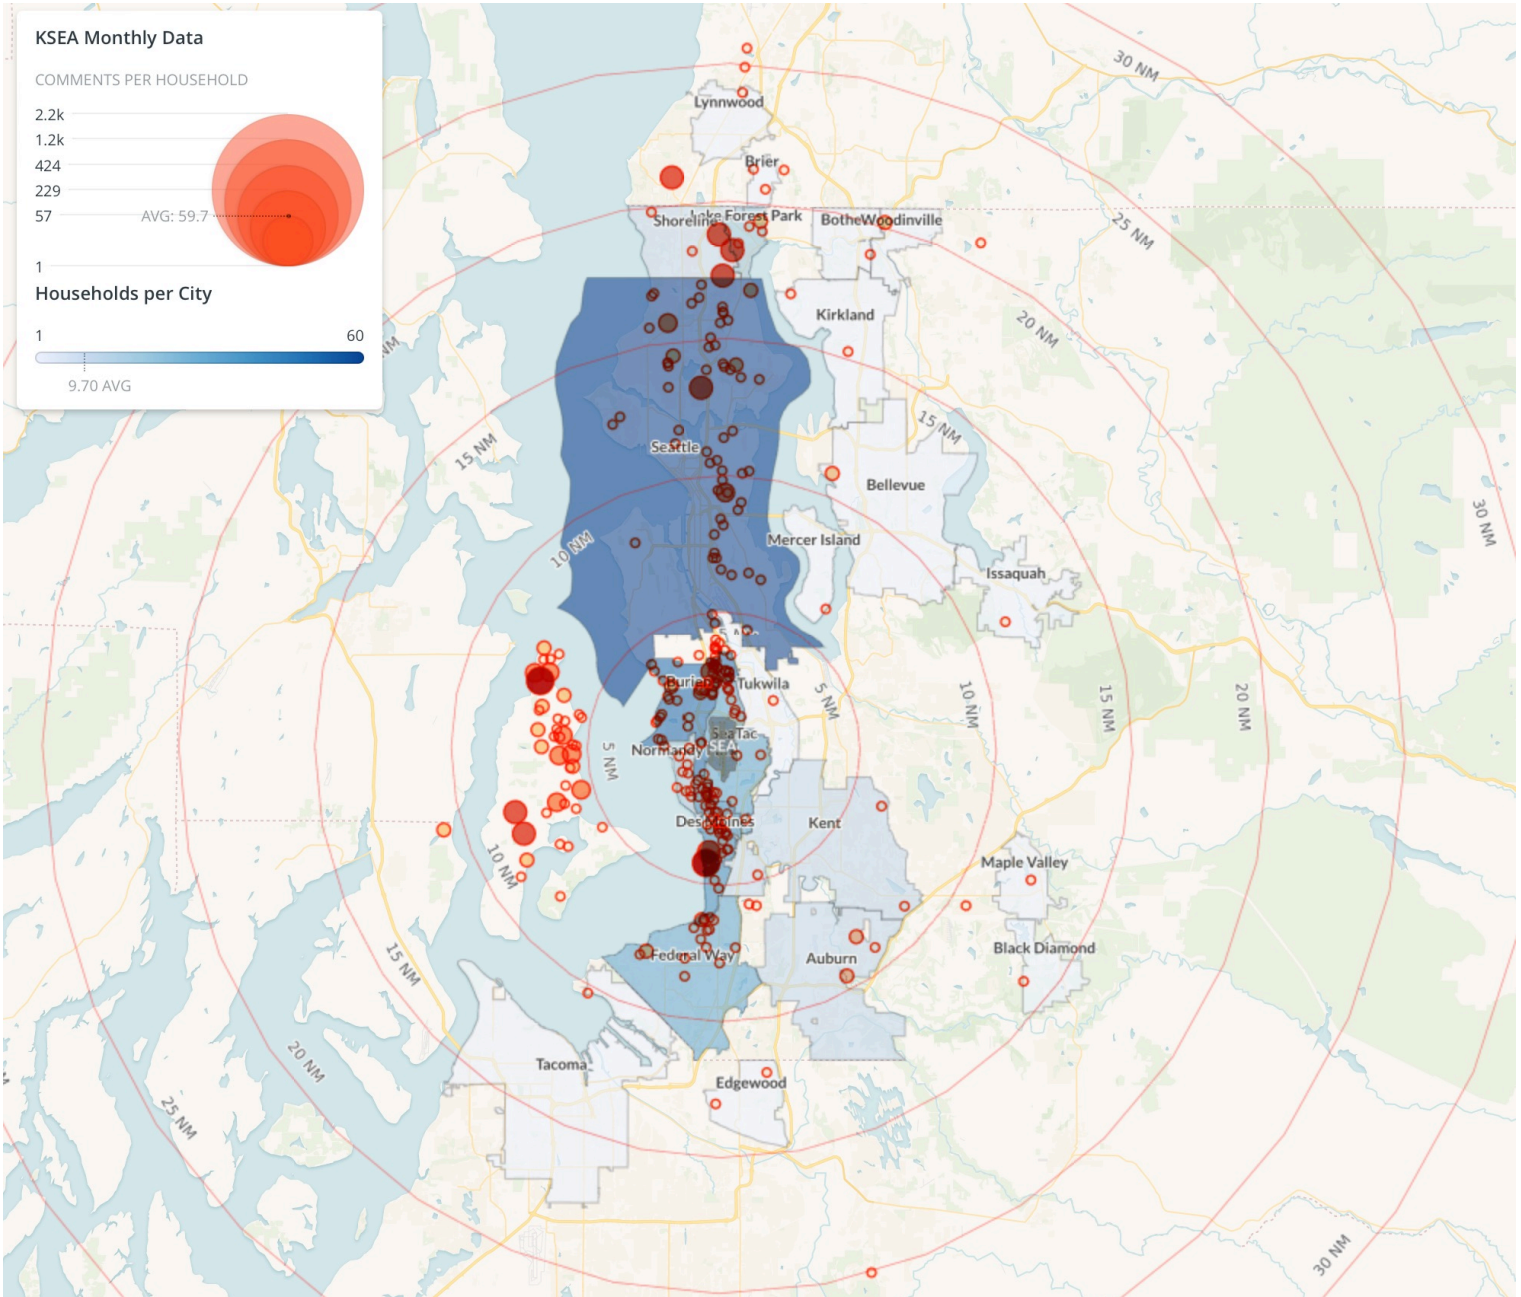

298

Distinct Households

17,176

Comments

97,774

Comments YTD

662

Distinct Households YTD

Noise Comment Map: By City

NOTES: Noise comments from households submitted without valid address information are not depicted on the map.