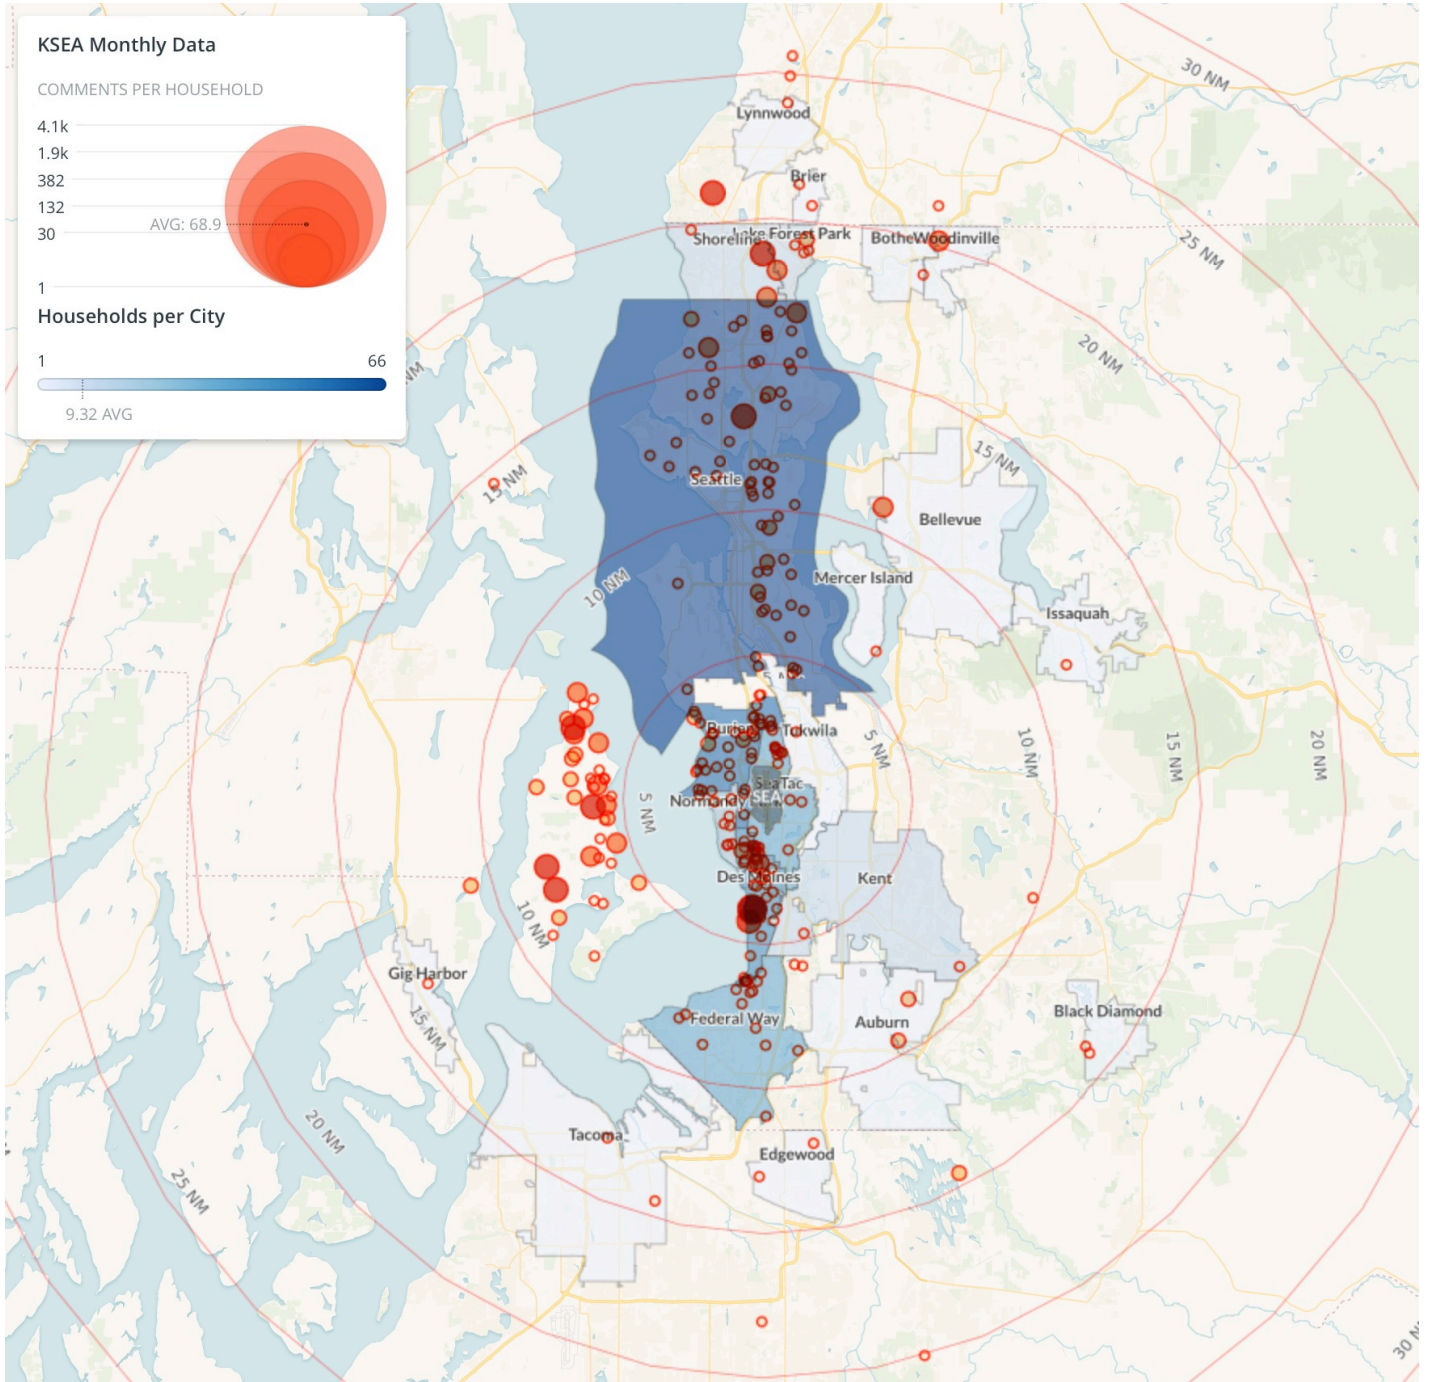

260

Distinct Households

17,817

Comments

115,591

Comments YTD

759

Distinct Households YTD

Noise Comment Map: By City

NOTES: Noise comments from households submitted without valid address information are not depicted on the map.