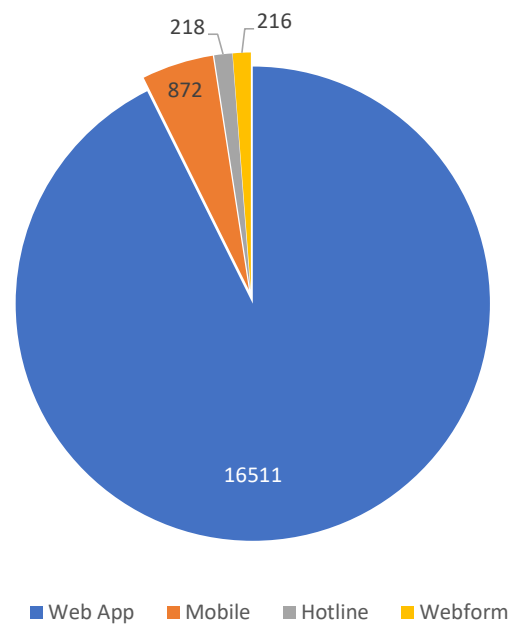

Comment Breakdown: Types & Filing Method

COMMENT TYPE	COMMENTS
Noise Annoyance	17021
Increase in Flight / Noise	333
Aircraft too low	210
Unspecified	167
Other	33
Request Sound Insulation Info	33
Aircraft deviations	30
Request Part 150 Noise Study Update Info	2

METHOD RECEIVED	COUNT
Web App	16511
Mobile	872
Hotline	218
Webform	216